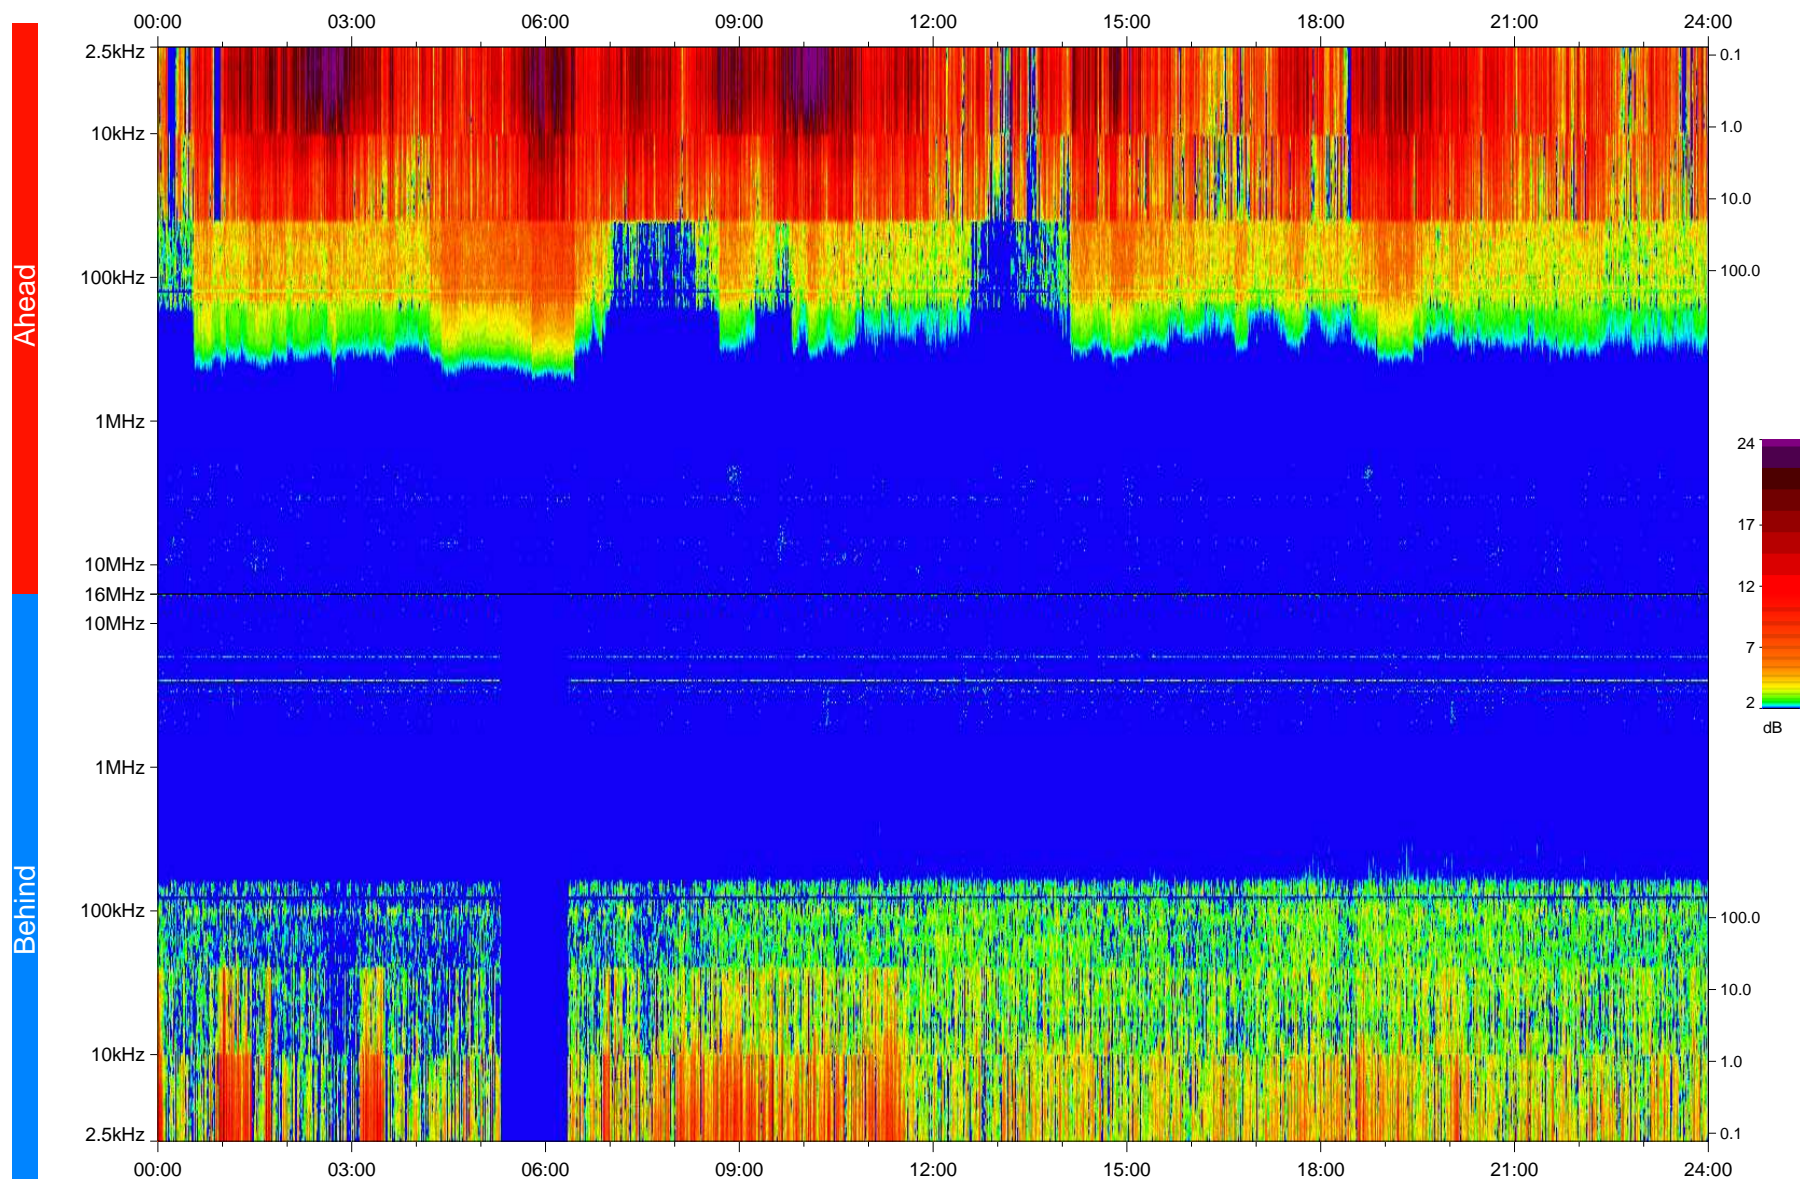

STEREO/WAVES Daily Summary - 23-Apr-2010 (DOY 113)

Ahead source file: swaves_ahead_2010_113_1_04.fin
Ahead PSE Angle: 68.9°

Behind PSE Angle: -70.7°
Behind source file: swaves_behind_2010_113_1_04.fin

Time (UTC)

file: stereo_swaves_daily-summary_color_20100423_v04
made by: space.umn.edu on macOS with IDL 8.8.2 on 2022-10-16 06:29:55, with TLib V945 / dynspec V311