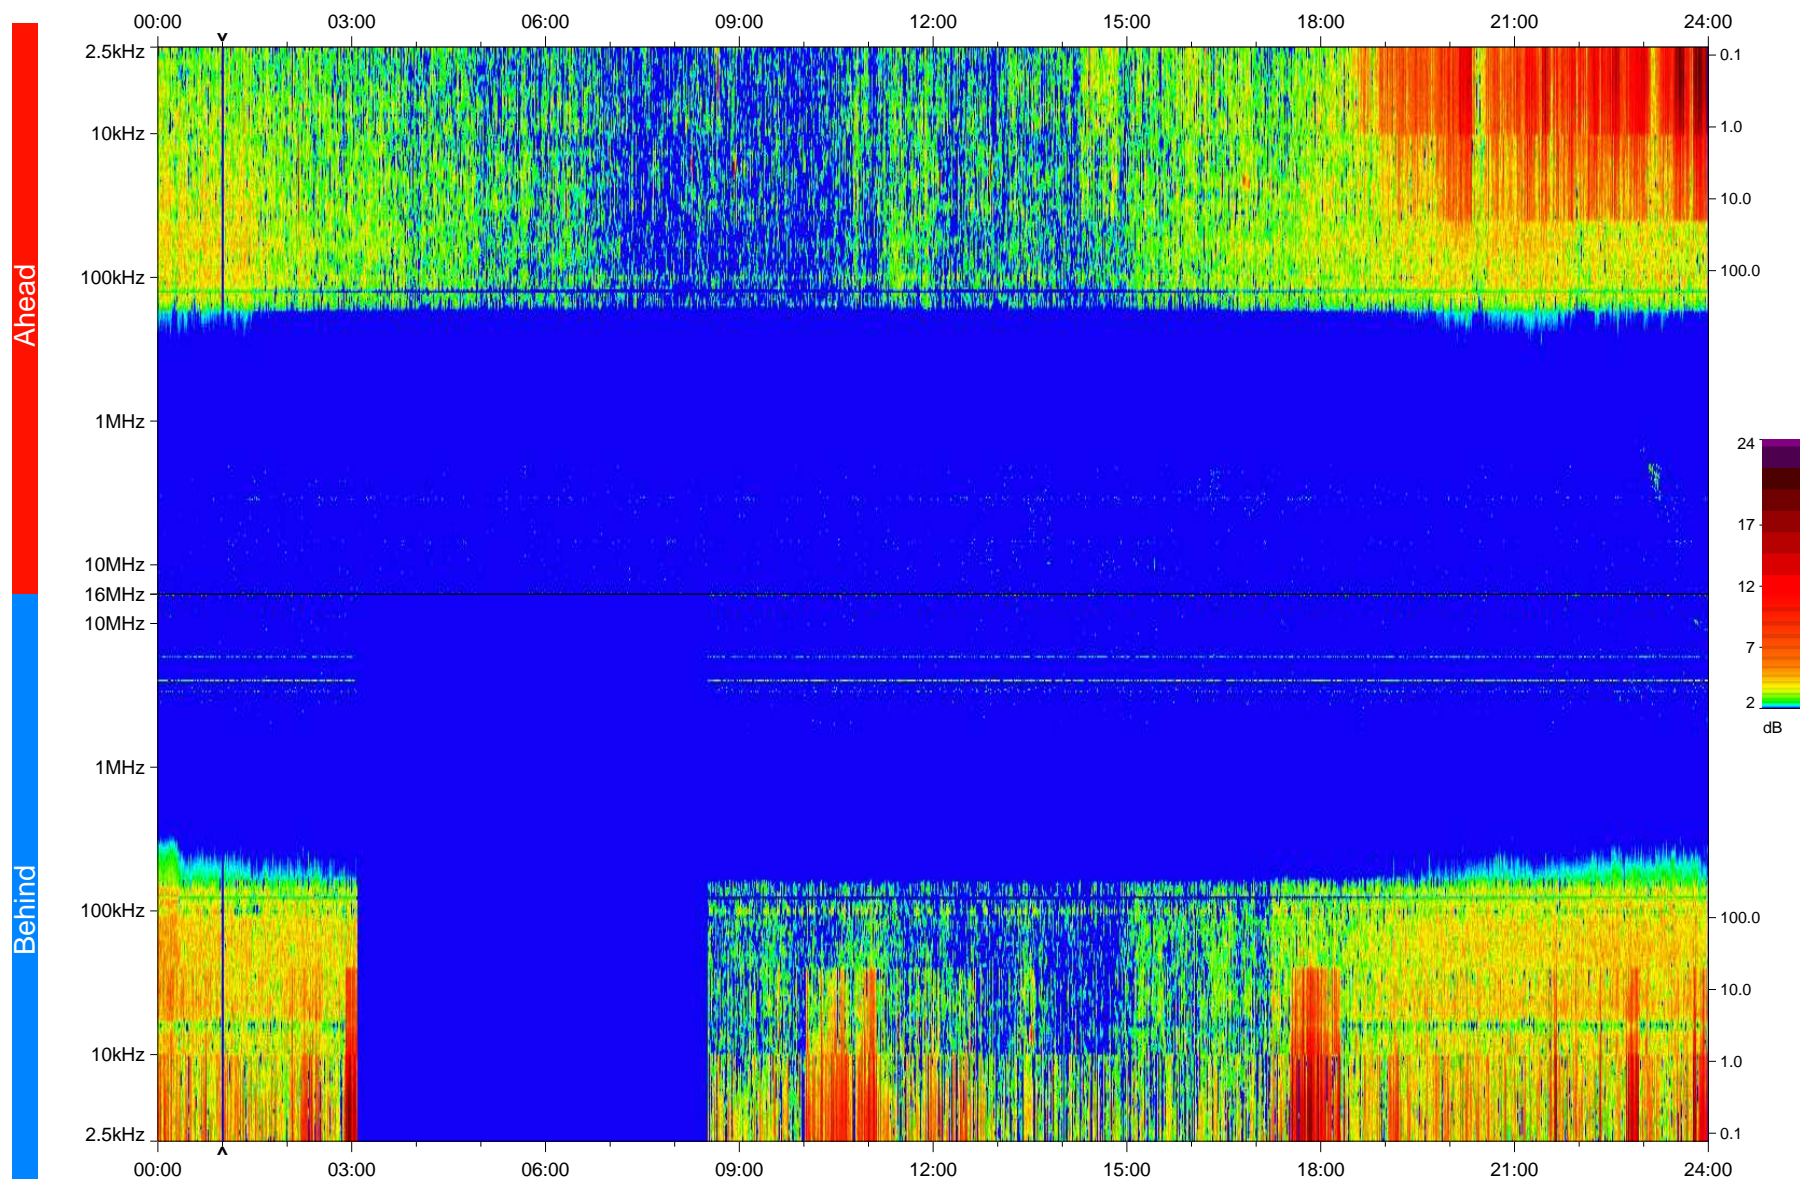

STEREO/WAVES Daily Summary - 22-Apr-2010 (DOY 112)

Ahead source file: swaves_ahead_2010_112_1_04.fin
Ahead PSE Angle: 68.8°

Behind PSE Angle: -70.8°
Behind source file: swaves_behind_2010_112_1_04.fin

Time (UTC)

file: stereo_swaves_daily-summary_color_20100422_v04
made by: space.umn.edu on macOS with IDL 8.8.2 on 2022-10-16 06:26:30, with TLib V945 / dynspec V311