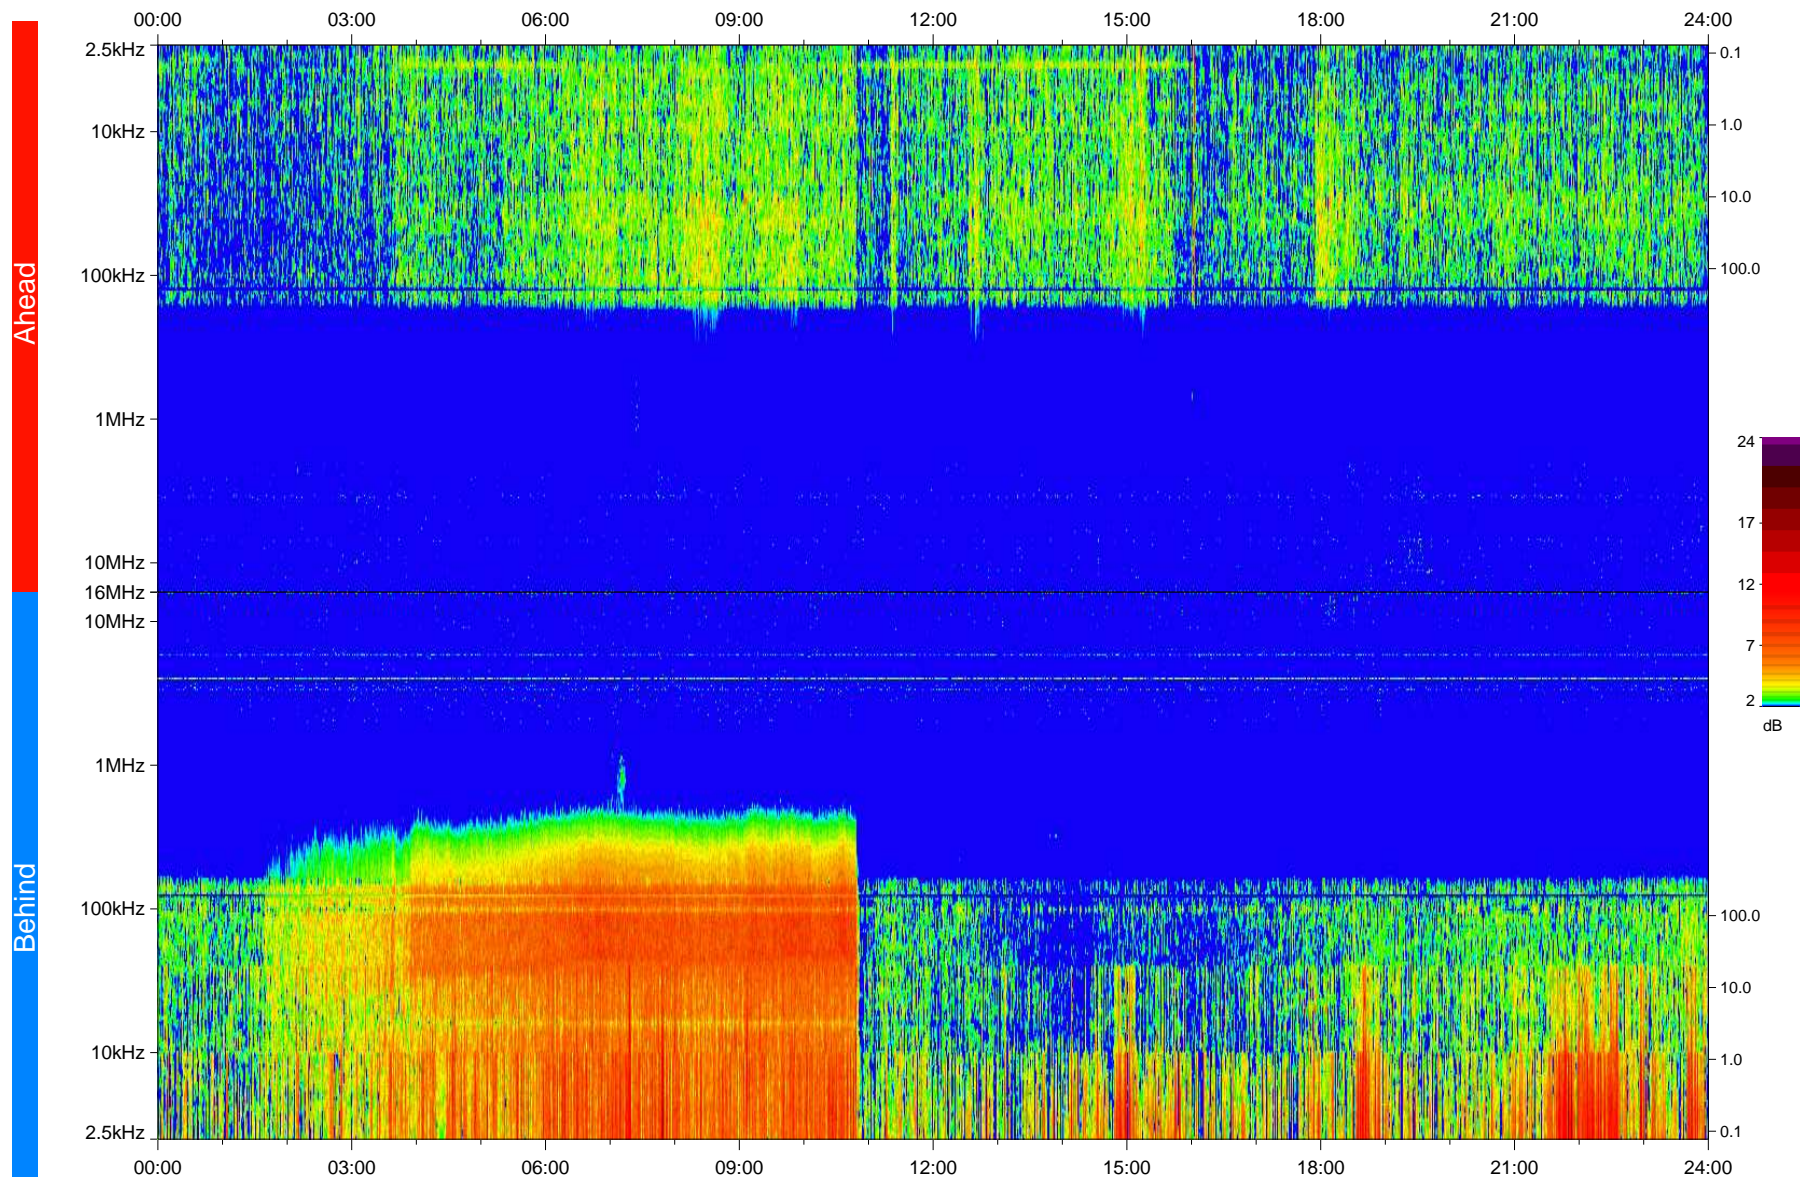

# STEREO/WAVES Daily Summary - 21-Apr-2010 (DOY 111)

Ahead source file: swaves\_ahead\_2010\_111\_1\_04.fin  
Ahead PSE Angle: 68.7°

Behind PSE Angle: -70.8°  
Behind source file: swaves\_behind\_2010\_111\_1\_04.fin

Time (UTC)

file: stereo\_swaves\_daily-summary\_color\_20100421\_v04  
made by: space.umn.edu on macOS with IDL 8.8.2 on 2022-10-16 06:23:11, with TMLib V945 / dynspec V311