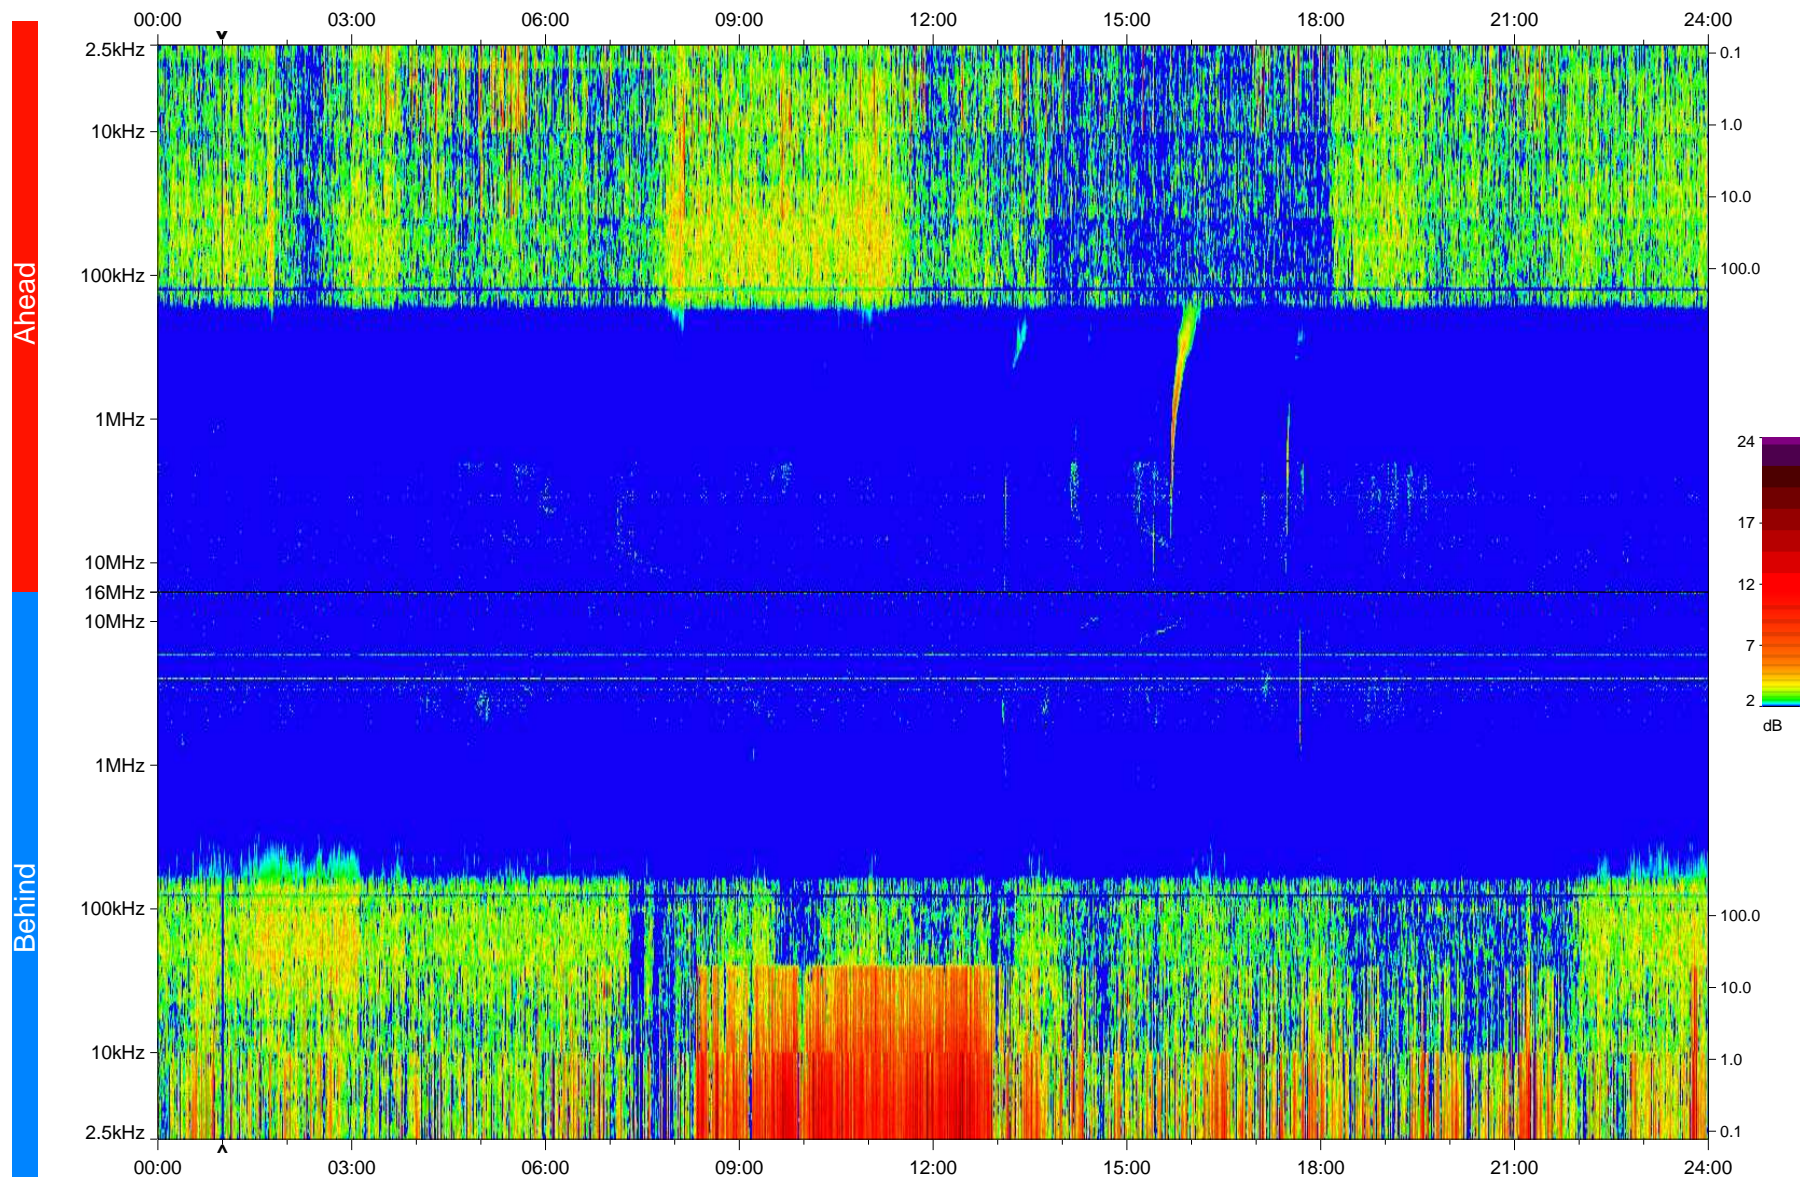

STEREO/WAVES Daily Summary - 18-Apr-2010 (DOY 108)

Ahead source file: swaves_ahead_2010_108_1_04.fin
Ahead PSE Angle: 68.5°

Behind PSE Angle: -70.9°
Behind source file: swaves_behind_2010_108_1_04.fin

Time (UTC)

file: stereo_swaves_daily-summary_color_20100418_v04
made by: space.umn.edu on macOS with IDL 8.8.2 on 2022-10-16 06:12:45, with TLib V945 / dynspec V311