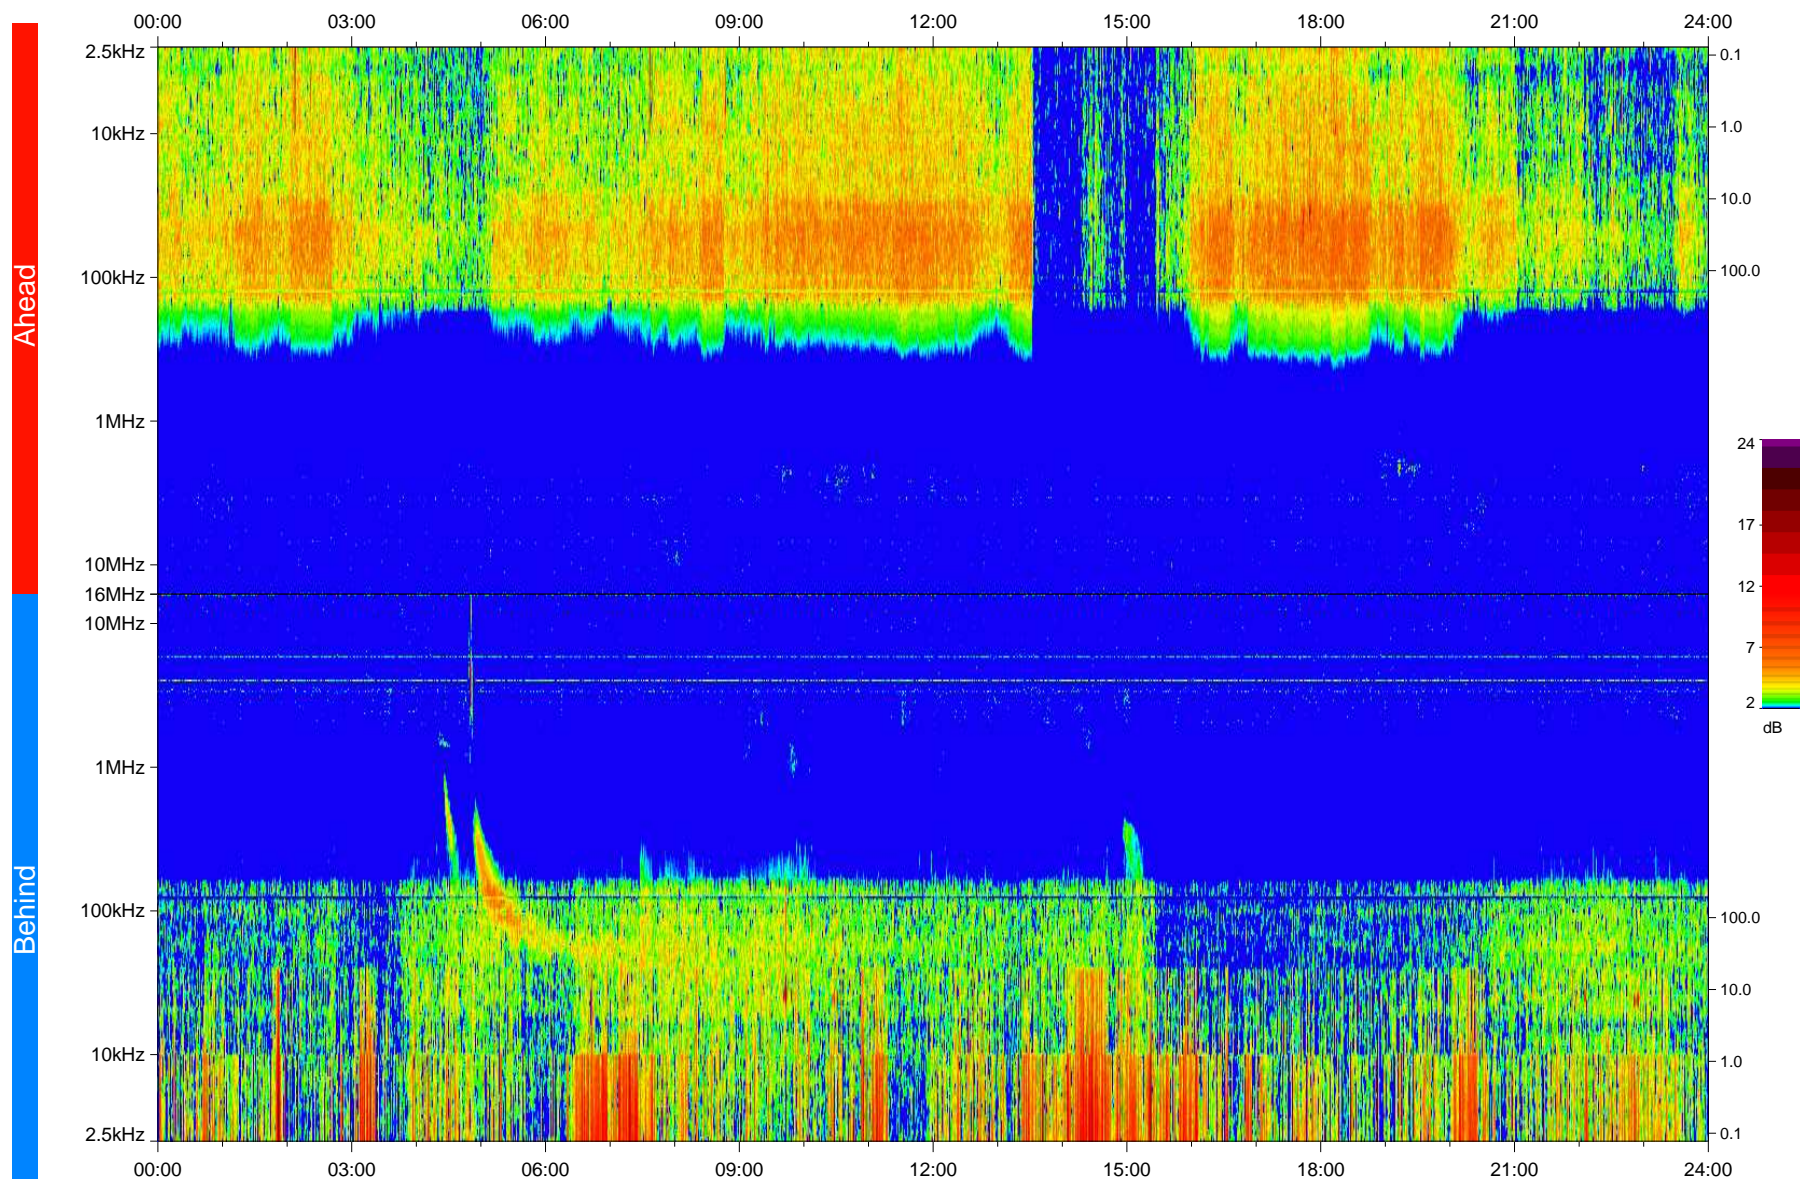

STEREO/WAVES Daily Summary - 17-Apr-2010 (DOY 107)

Ahead source file: swaves_ahead_2010_107_1_04.fin
Ahead PSE Angle: 68.4°

Behind PSE Angle: -70.9°
Behind source file: swaves_behind_2010_107_1_04.fin

Time (UTC)

file: stereo_swaves_daily-summary_color_20100417_v04
made by: space.umn.edu on macOS with IDL 8.8.2 on 2022-10-16 06:09:13, with TLib V945 / dynspec V311