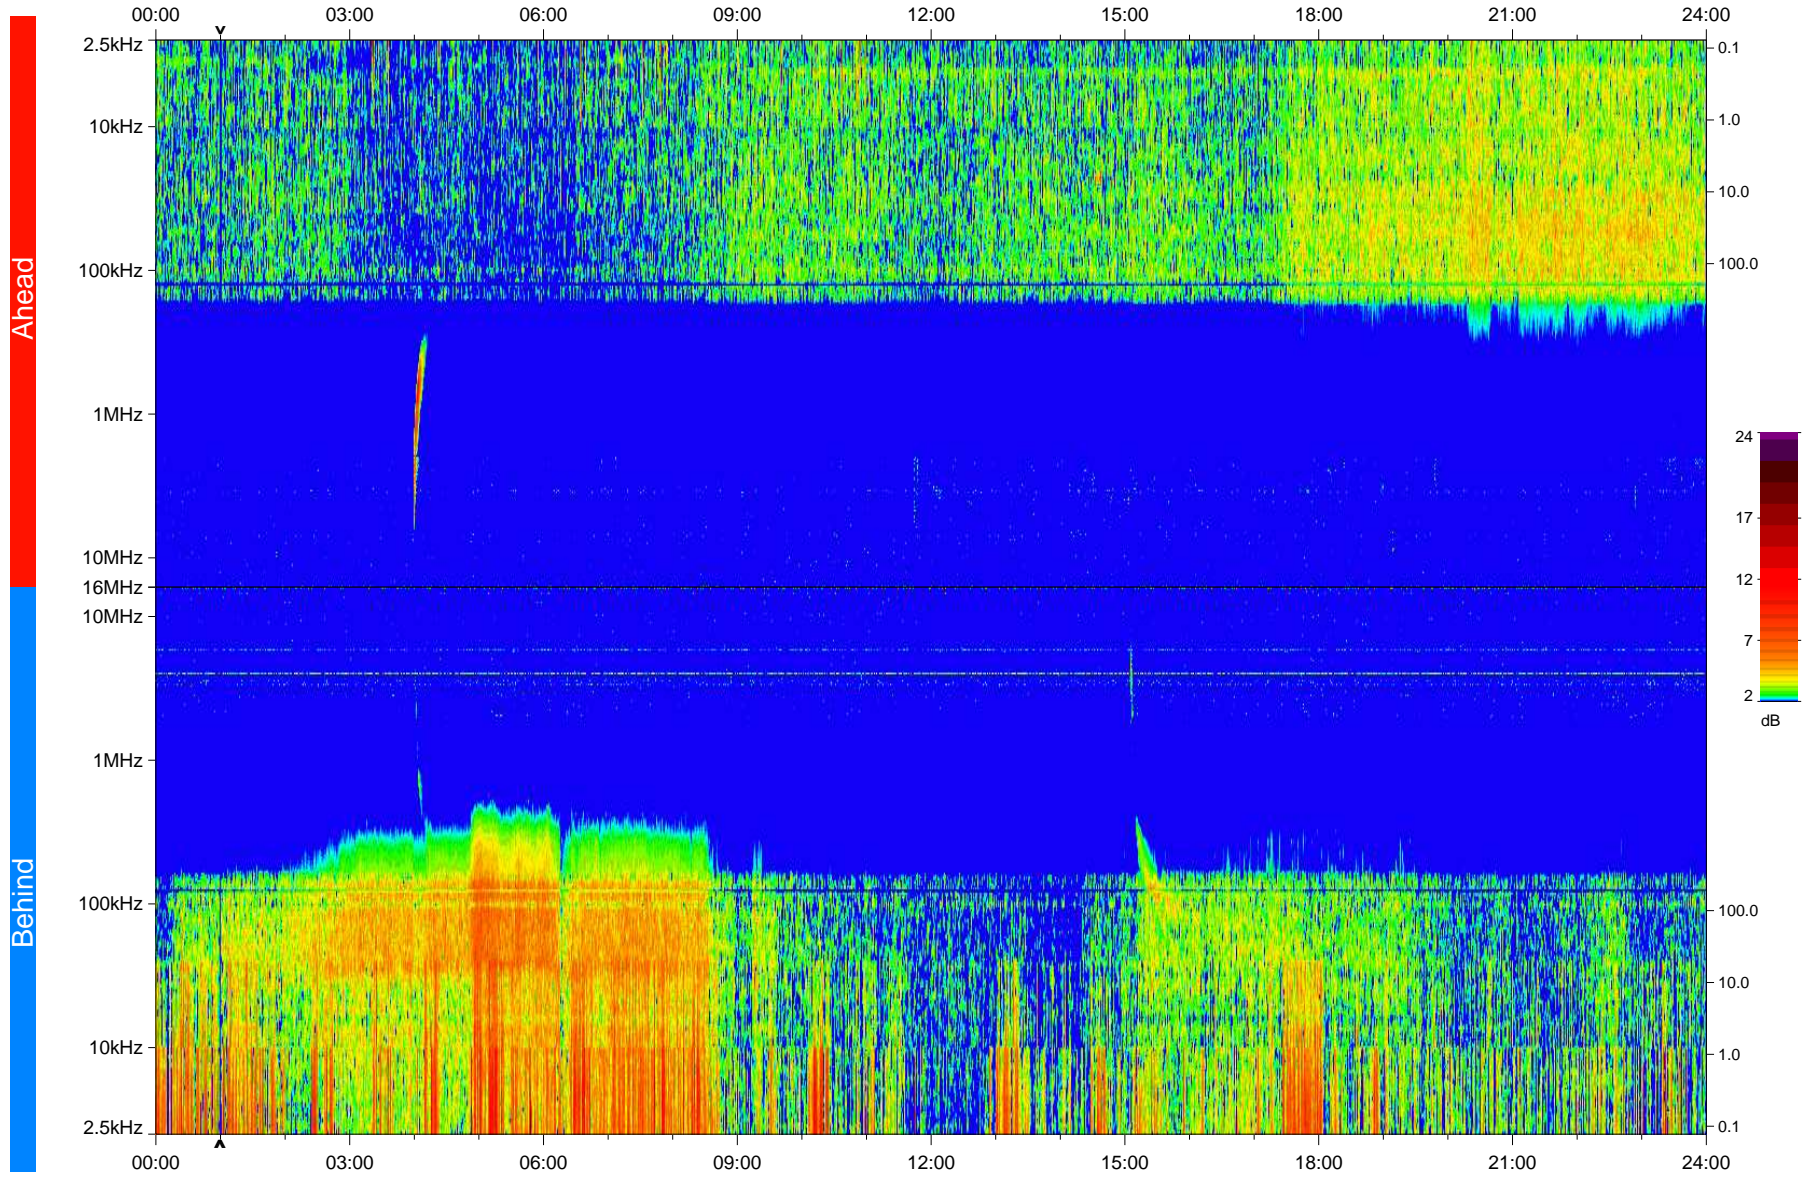

# STEREO/WAVES Daily Summary - 16-Apr-2010 (DOY 106)

Ahead source file: swaves\_ahead\_2010\_106\_1\_04.fin  
Ahead PSE Angle: 68.3°

Behind PSE Angle: -70.9°  
Behind source file: swaves\_behind\_2010\_106\_1\_04.fin

Time (UTC)

file: stereo\_swaves\_daily-summary\_color\_20100416\_v04  
made by: space.umn.edu on macOS with IDL 8.8.2 on 2022-10-16 06:05:44, with Tlib V945 / dynspec V311