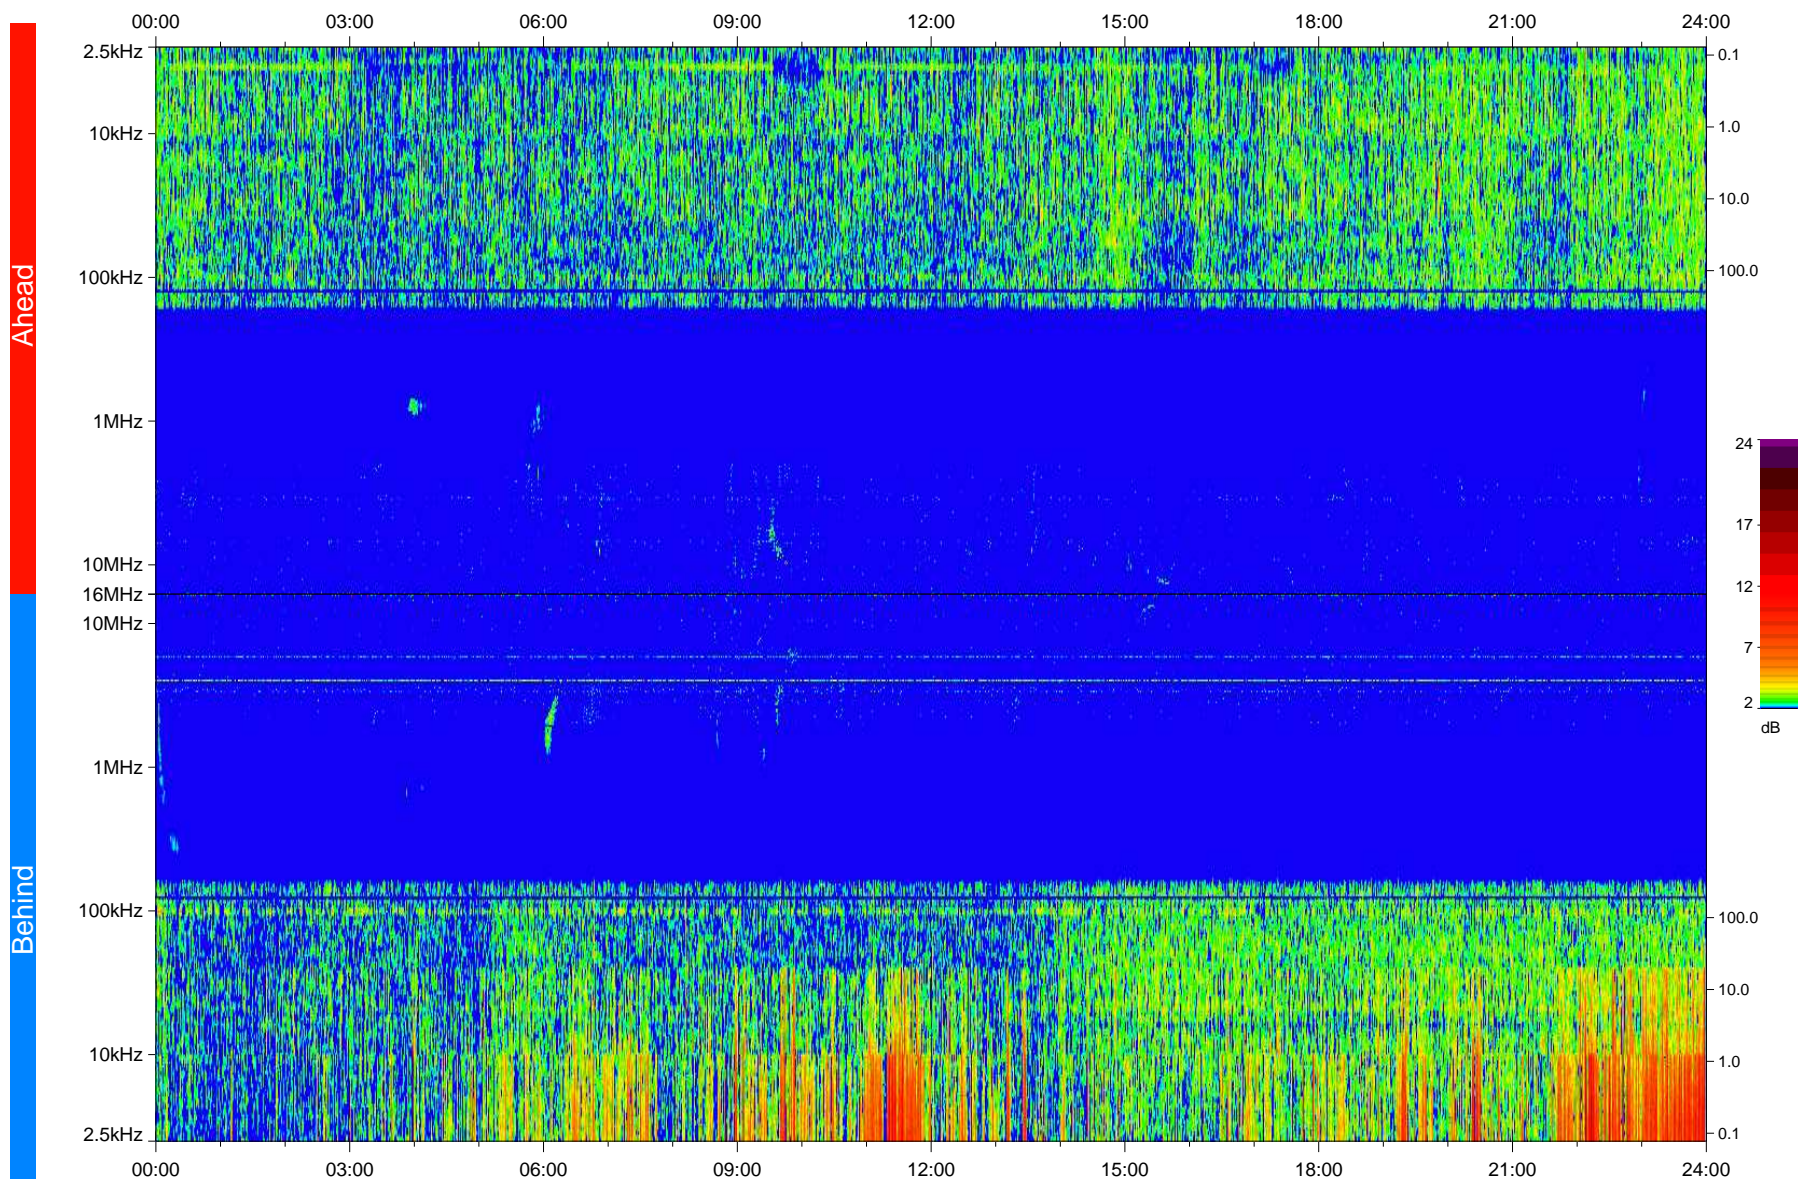

# STEREO/WAVES Daily Summary - 15-Apr-2010 (DOY 105)

Ahead source file: swaves\_ahead\_2010\_105\_1\_04.fin  
Ahead PSE Angle: 68.3°

Behind PSE Angle: -70.9°  
Behind source file: swaves\_behind\_2010\_105\_1\_04.fin

Time (UTC)

file: stereo\_swaves\_daily-summary\_color\_20100415\_v04  
made by: space.umn.edu on macOS with IDL 8.8.2 on 2022-10-16 06:02:15, with TLib V945 / dynspec V311