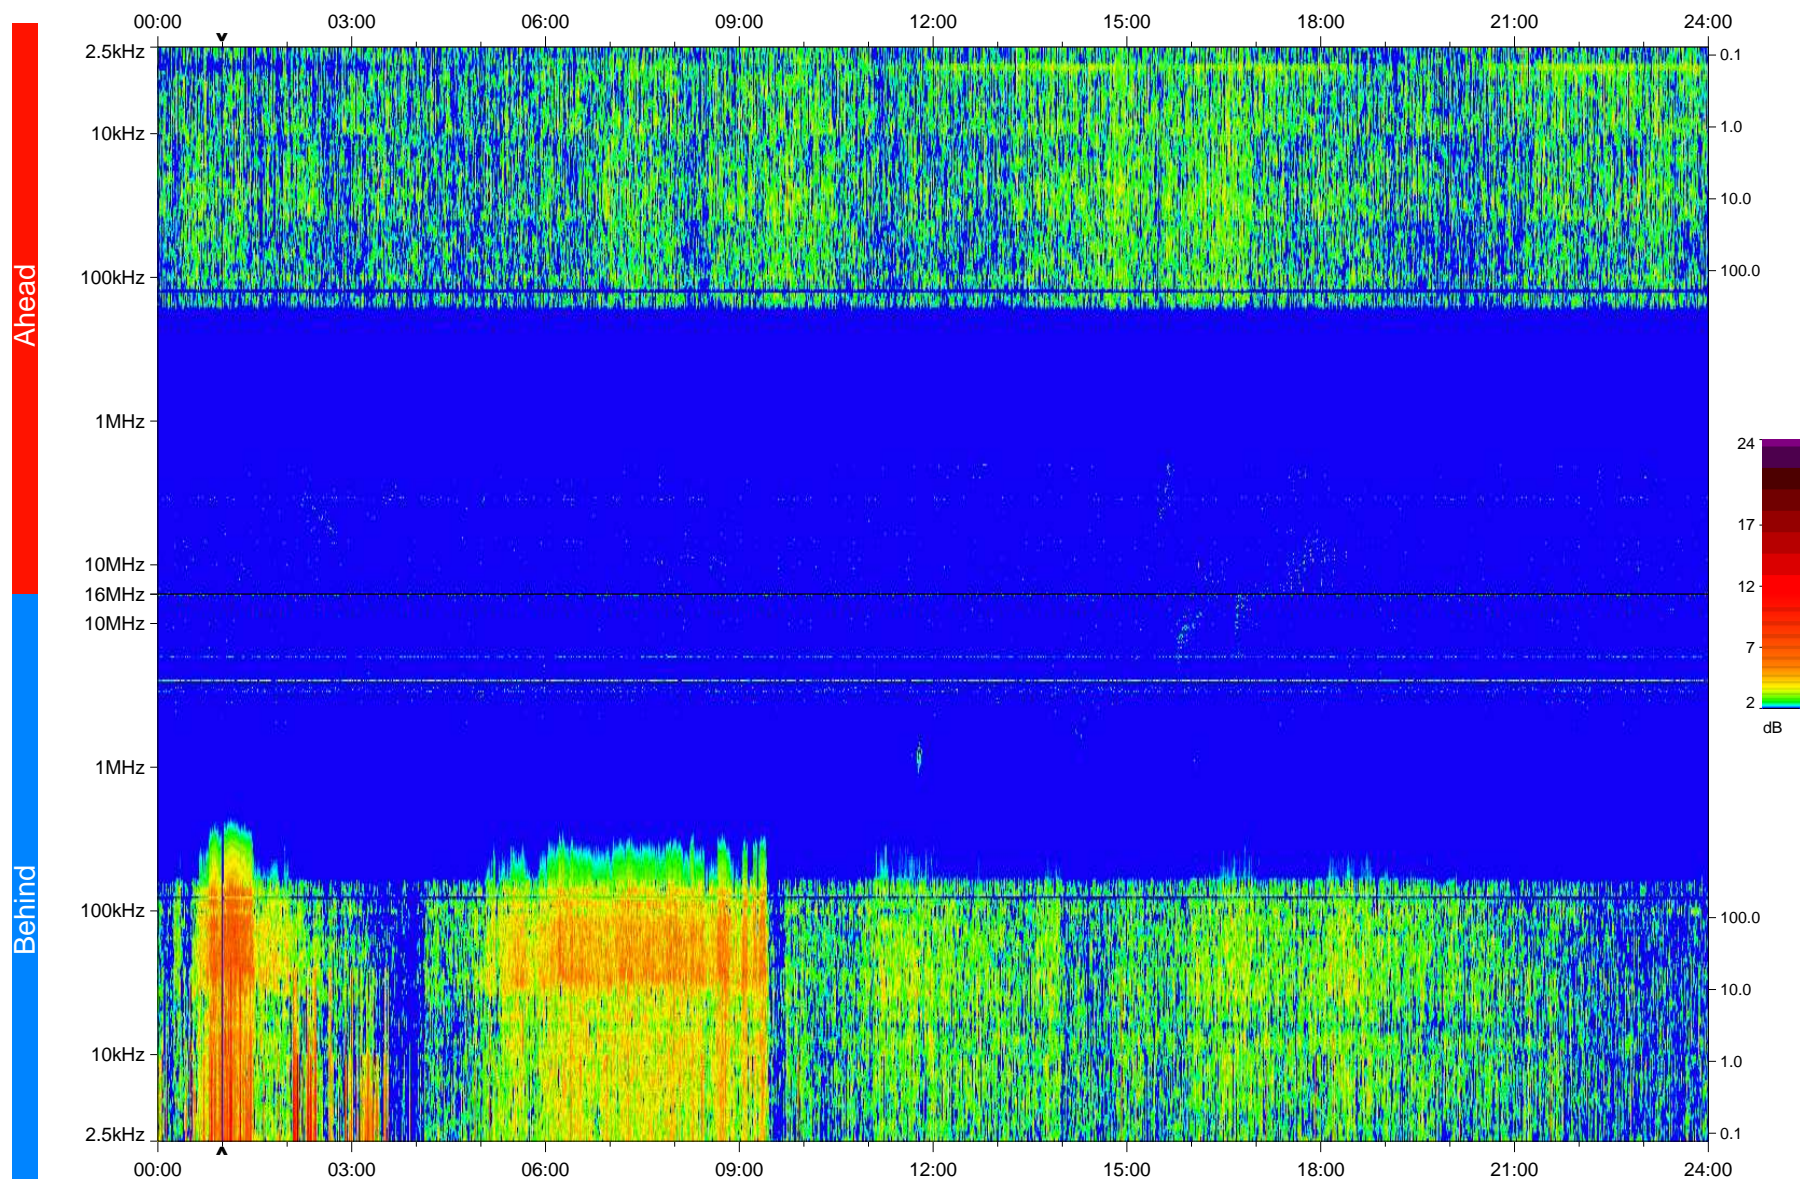

# STEREO/WAVES Daily Summary - 14-Apr-2010 (DOY 104)

Ahead source file: swaves\_ahead\_2010\_104\_1\_04.fin  
Ahead PSE Angle: 68.2°

Behind PSE Angle: -70.9°  
Behind source file: swaves\_behind\_2010\_104\_1\_04.fin

Time (UTC)

file: stereo\_swaves\_daily-summary\_color\_20100414\_v04  
made by: space.umn.edu on macOS with IDL 8.8.2 on 2022-10-16 05:58:57, with TLib V945 / dynspec V311