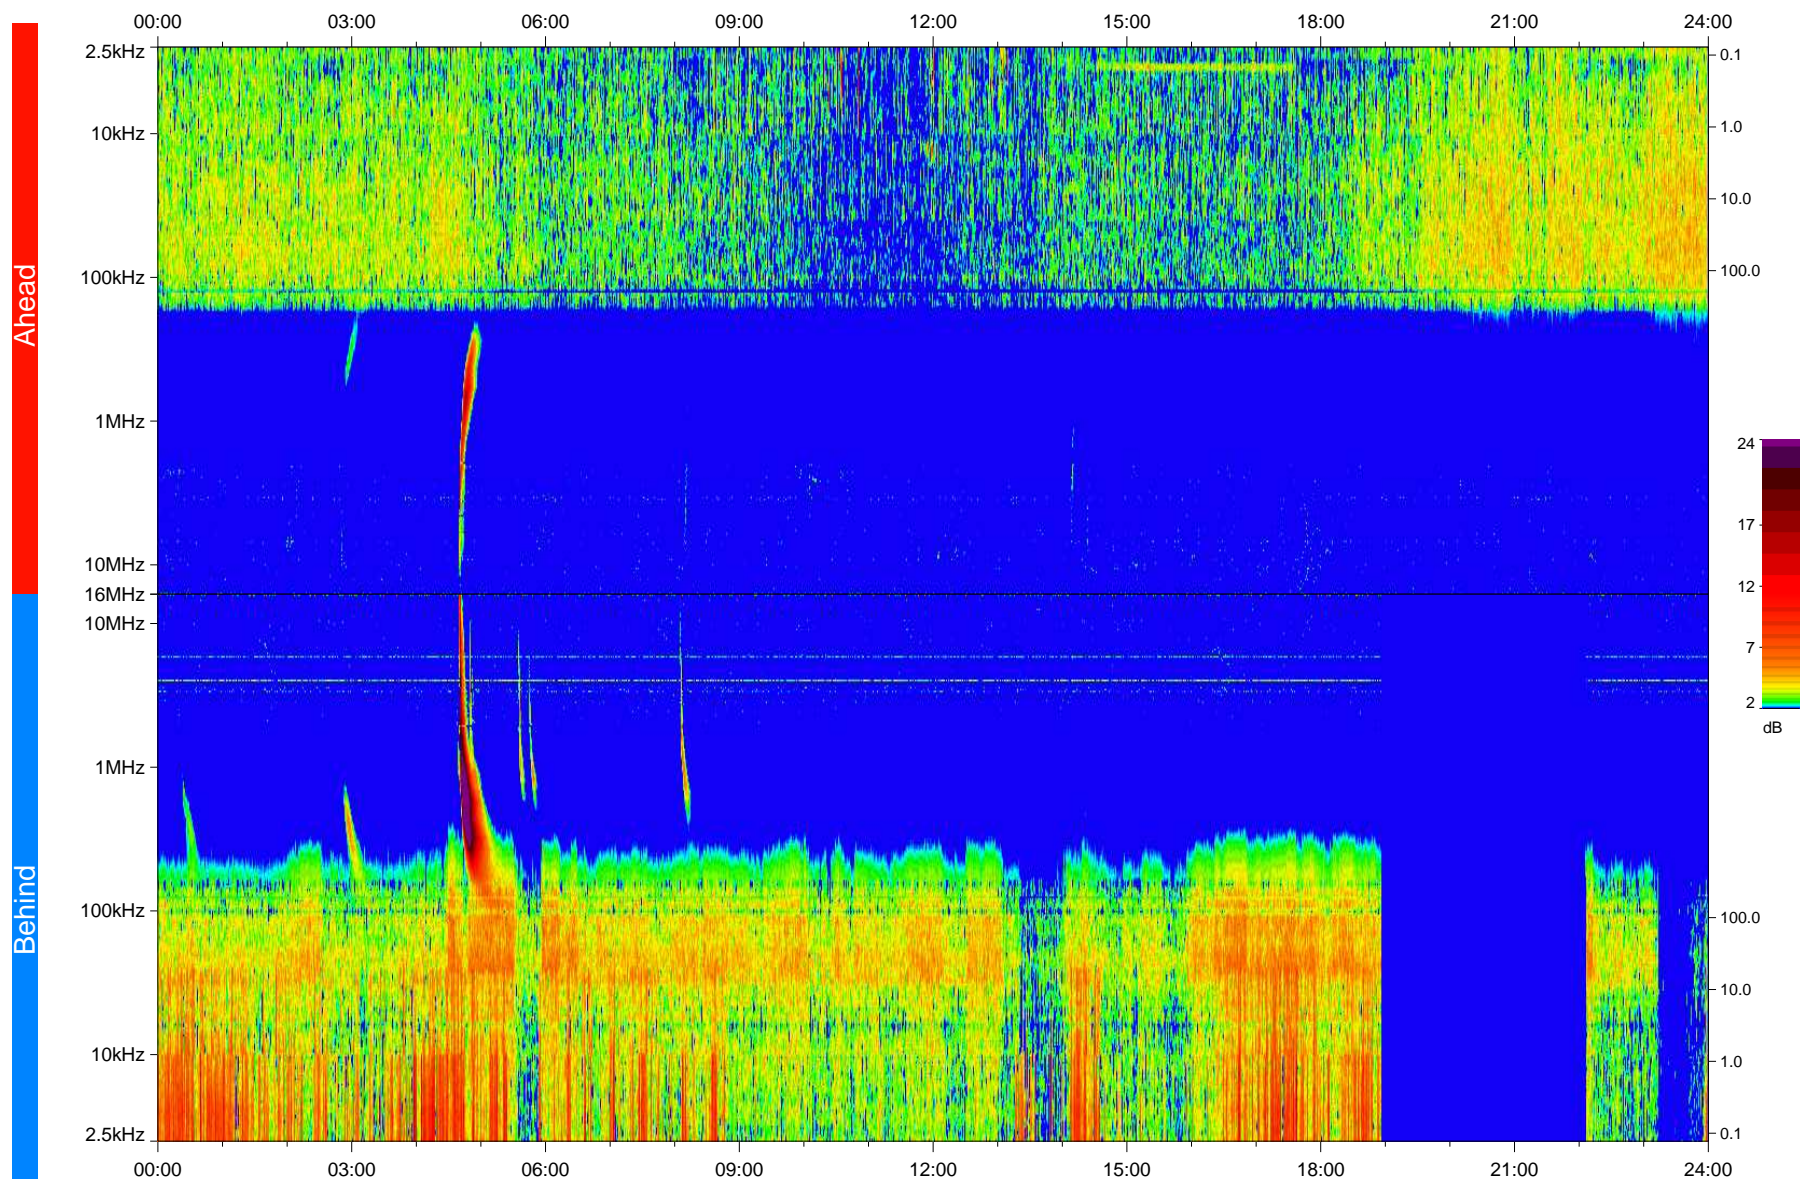

STEREO/WAVES Daily Summary - 13-Apr-2010 (DOY 103)

Ahead source file: swaves_ahead_2010_103_1_04.fin
Ahead PSE Angle: 68.1°

Behind PSE Angle: -71.0°
Behind source file: swaves_behind_2010_103_1_04.fin

Time (UTC)

file: stereo_swaves_daily-summary_color_20100413_v04
made by: space.umn.edu on macOS with IDL 8.8.2 on 2022-10-16 05:56:10, with TLib V945 / dynspec V311