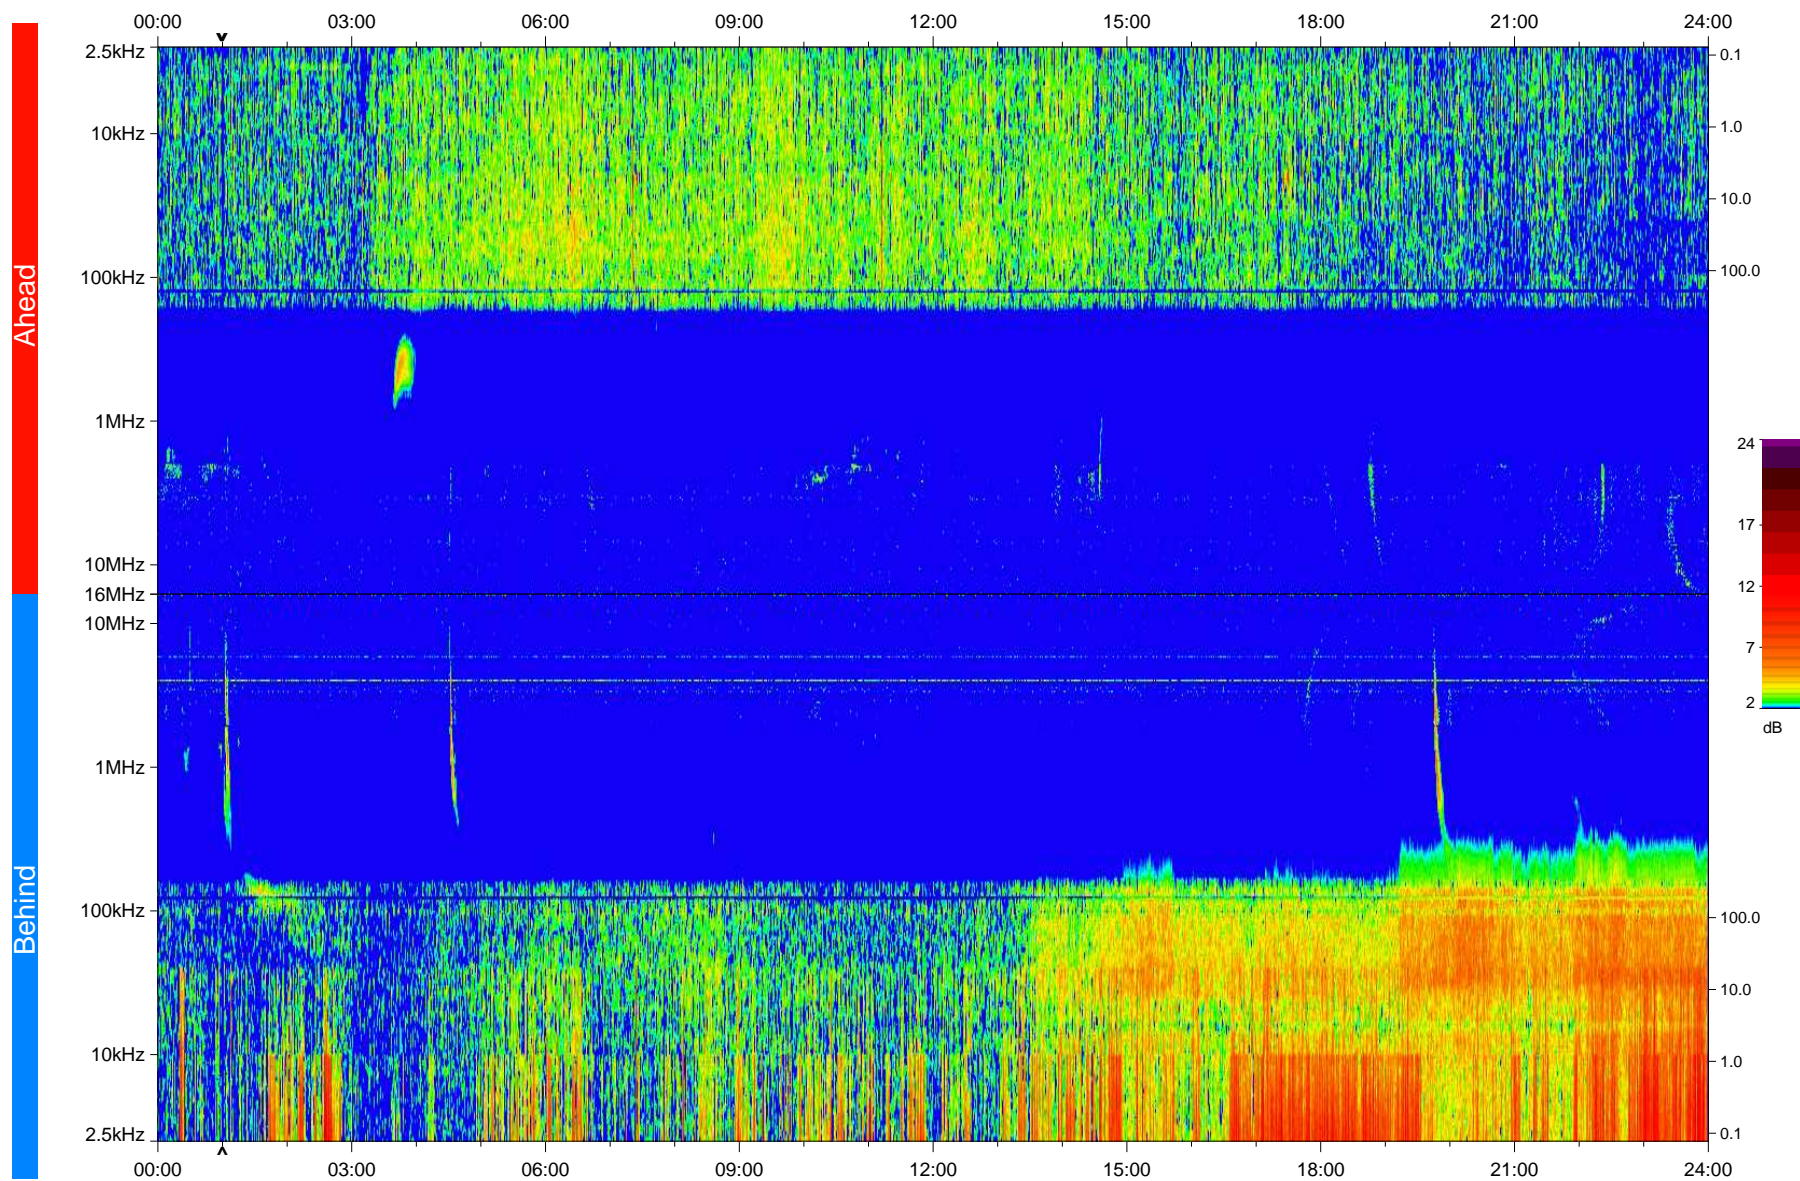

# STEREO/WAVES Daily Summary - 12-Apr-2010 (DOY 102)

Ahead source file: swaves\_ahead\_2010\_102\_1\_04.fin  
Ahead PSE Angle: 68.0°

Behind PSE Angle: -71.0°  
Behind source file: swaves\_behind\_2010\_102\_1\_04.fin

Time (UTC)

file: stereo\_swaves\_daily-summary\_color\_20100412\_v04  
made by: space.umn.edu on macOS with IDL 8.8.2 on 2022-10-16 05:53:25, with TLib V945 / dynspec V311