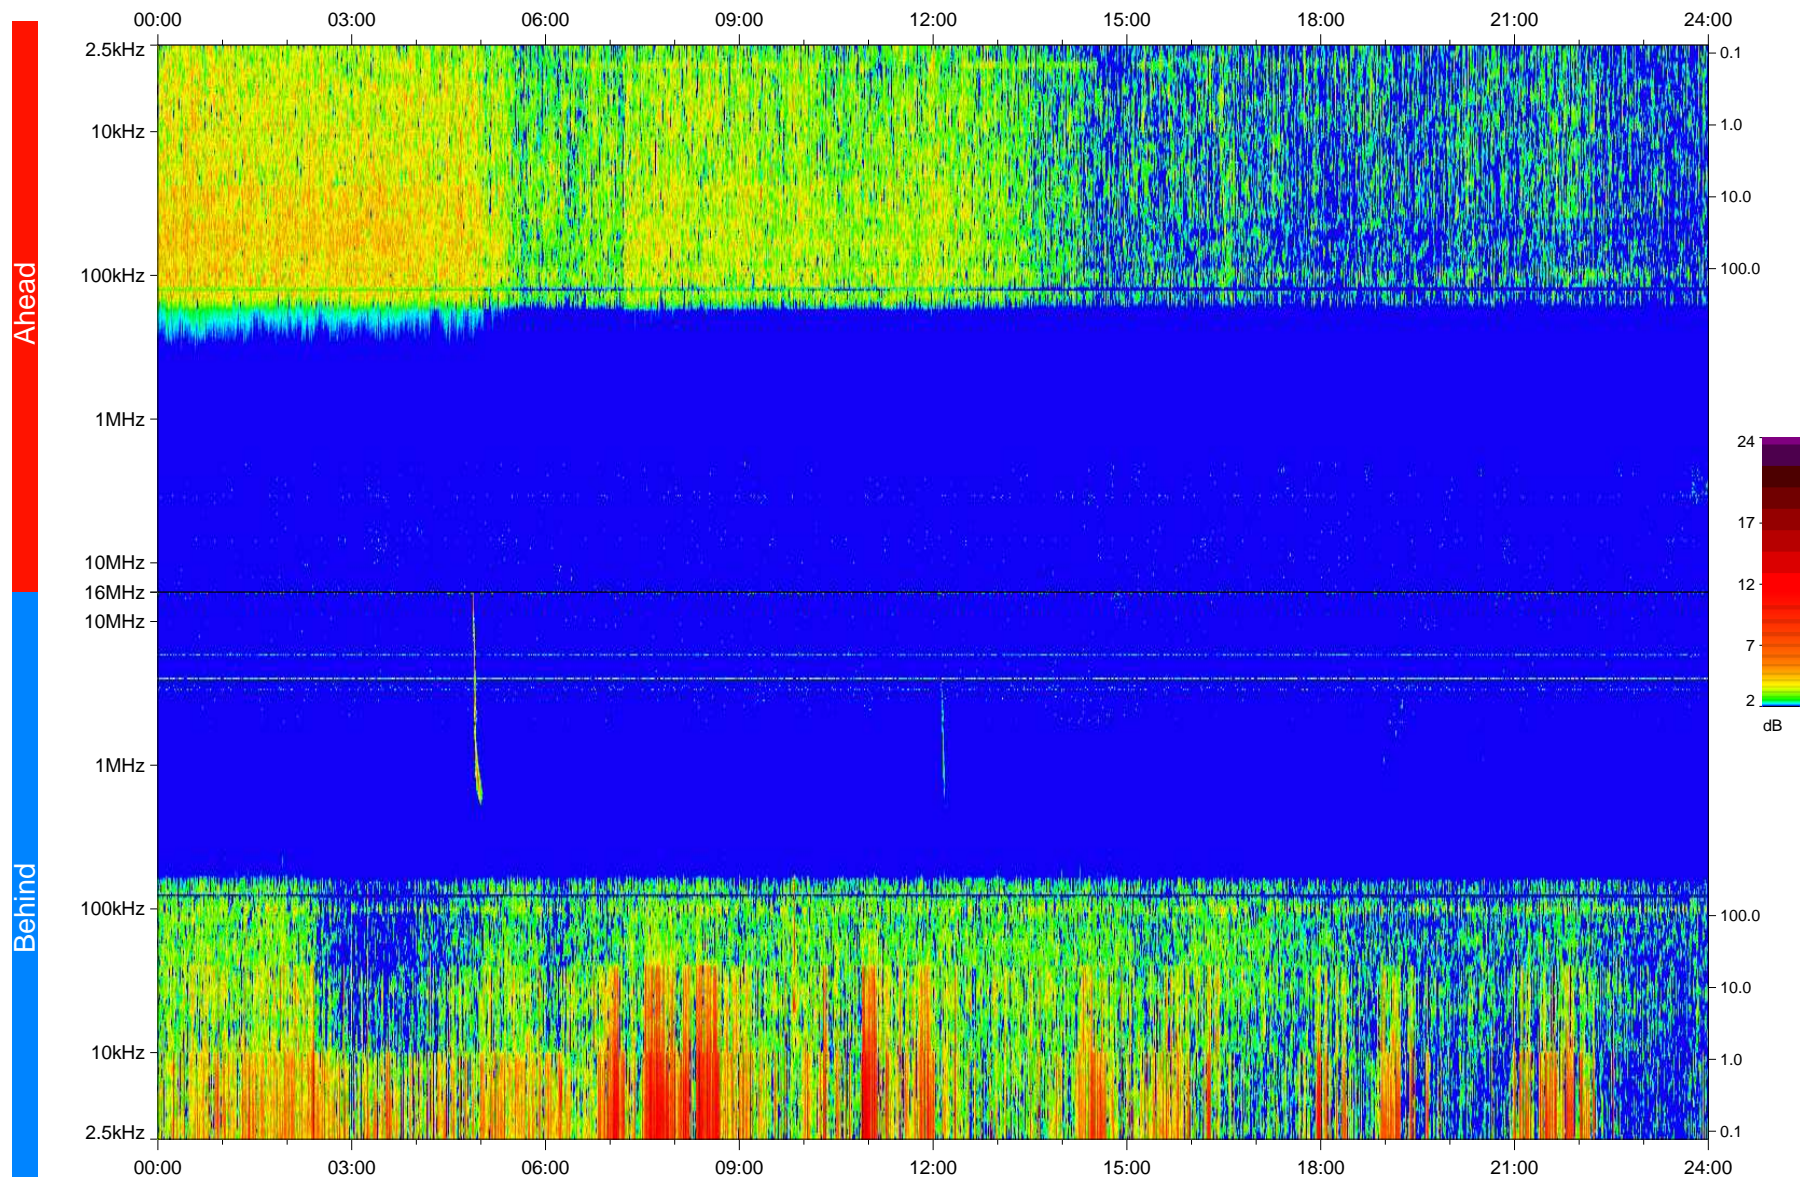

STEREO/WAVES Daily Summary - 11-Apr-2010 (DOY 101)

Ahead source file: swaves_ahead_2010_101_1_04.fin
Ahead PSE Angle: 68.0°

Behind PSE Angle: -71.0°
Behind source file: swaves_behind_2010_101_1_04.fin

Time (UTC)

file: stereo_swaves_daily-summary_color_20100411_v04
made by: space.umn.edu on macOS with IDL 8.8.2 on 2022-10-16 05:50:33, with TLib V945 / dynspec V311