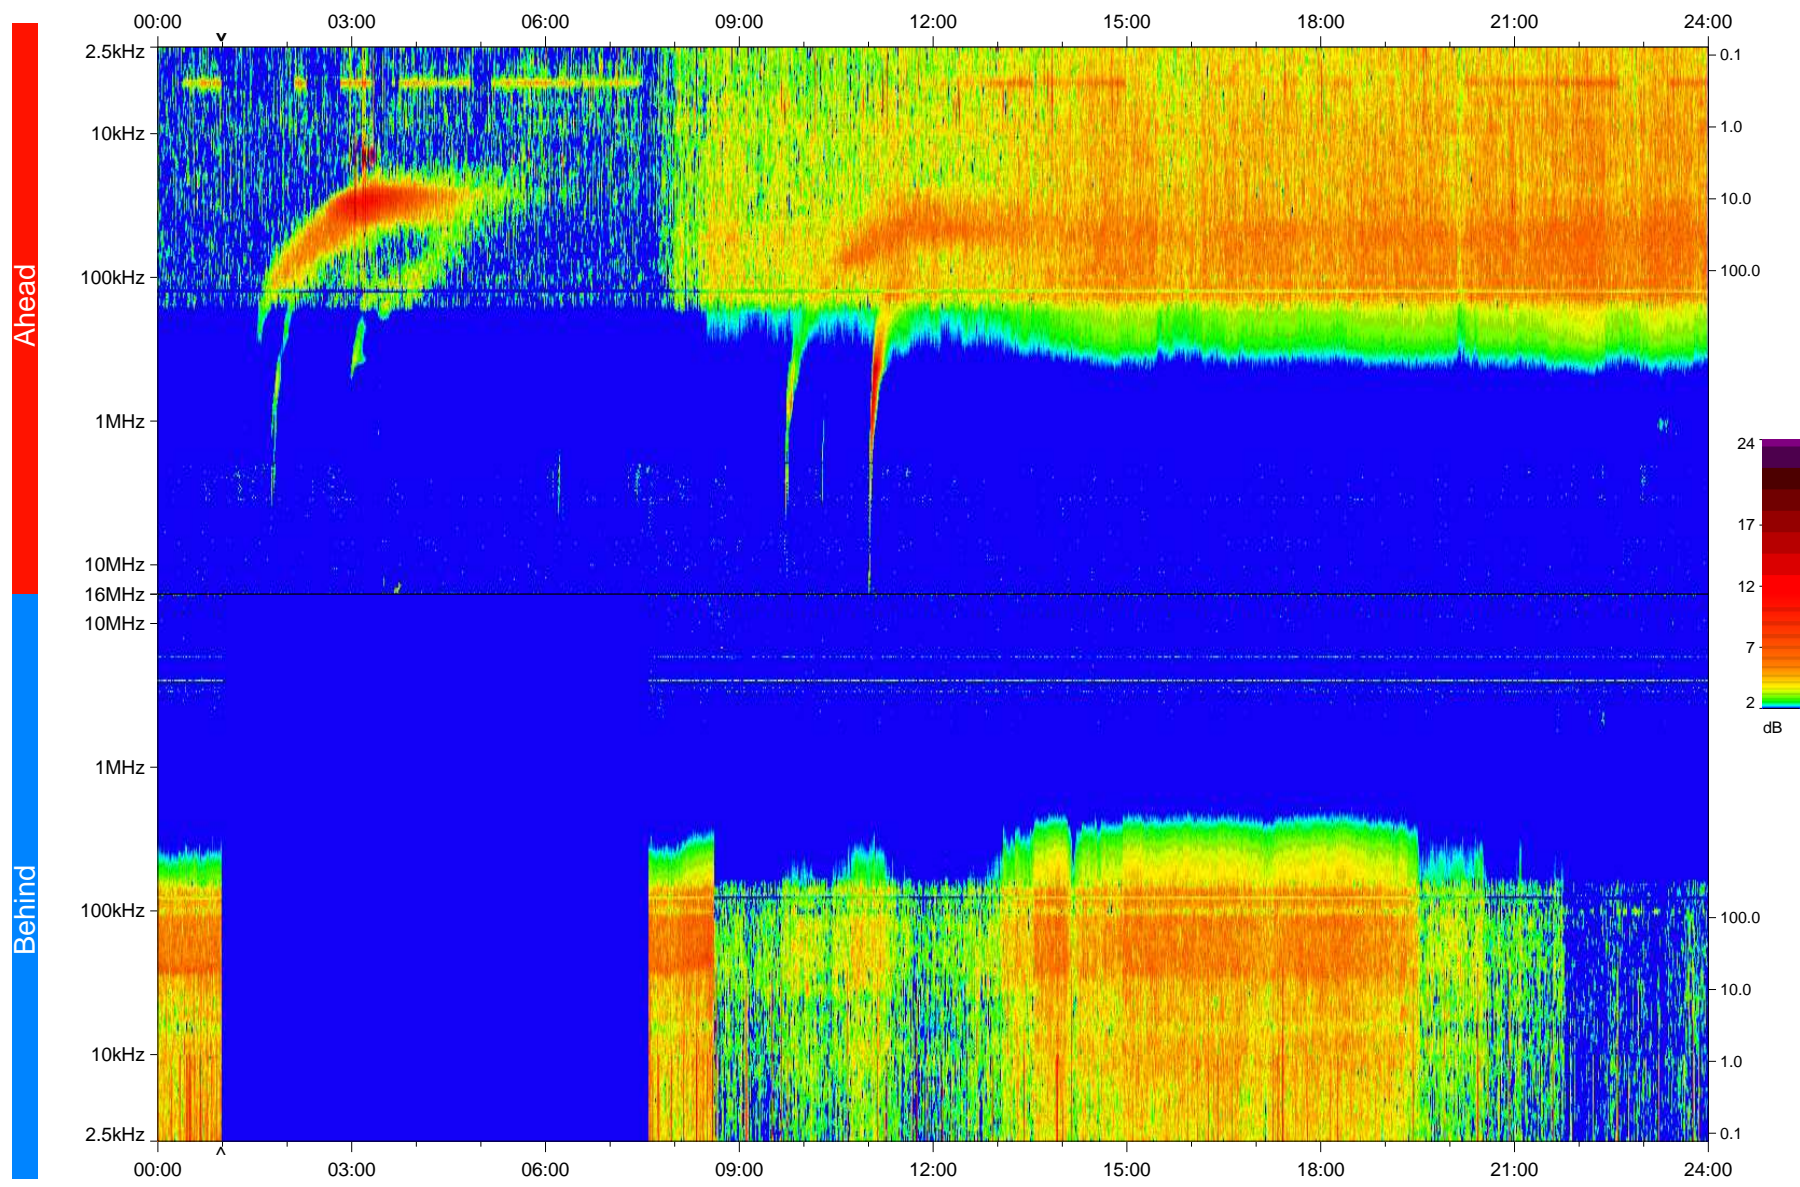

STEREO/WAVES Daily Summary - 08-Apr-2010 (DOY 098)

Ahead source file: swaves_ahead_2010_098_1_04.fin
Ahead PSE Angle: 67.8°

Behind PSE Angle: -71.0°
Behind source file: swaves_behind_2010_098_1_04.fin

Time (UTC)

file: stereo_swaves_daily-summary_color_20100408_v04
made by: space.umn.edu on macOS with IDL 8.8.2 on 2022-10-16 05:42:02, with TLib V945 / dynspec V311