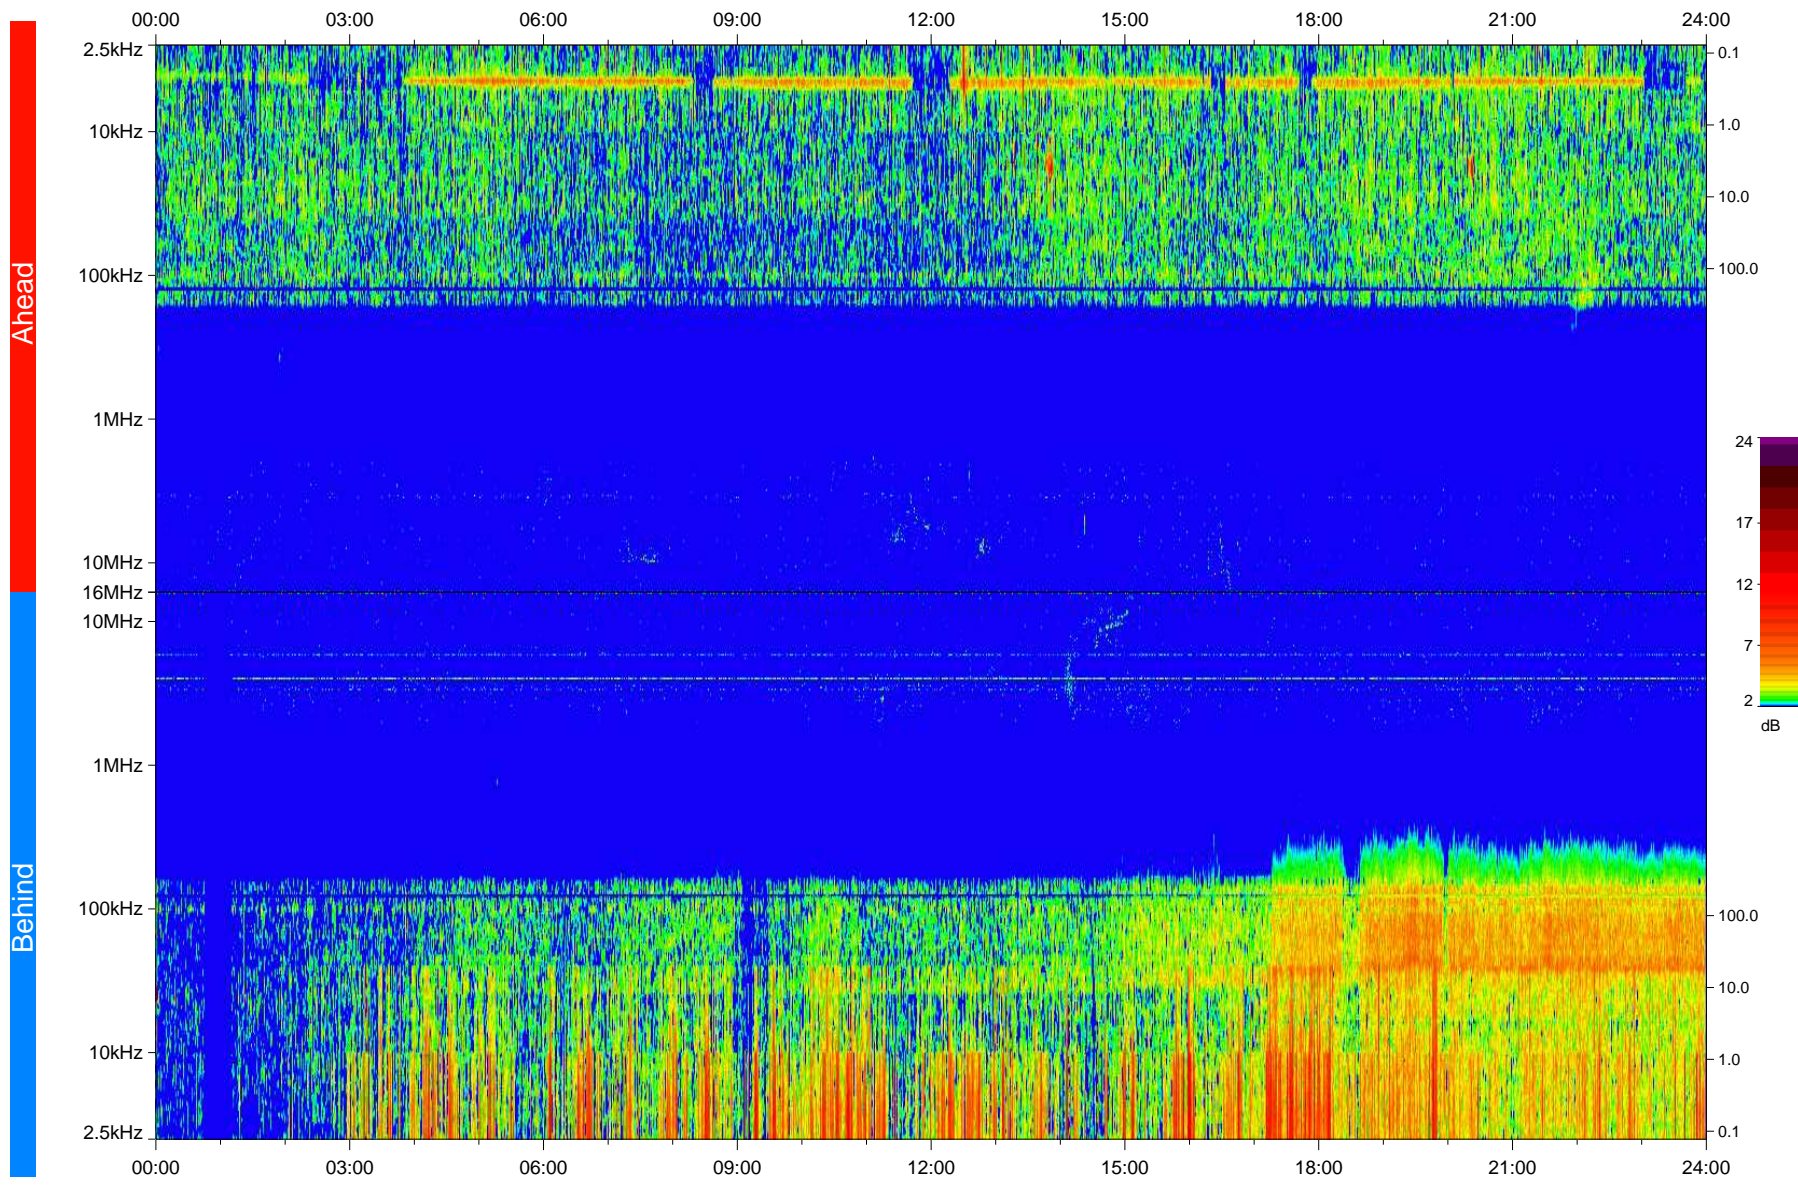

STEREO/WAVES Daily Summary - 07-Apr-2010 (DOY 097)

Ahead source file: swaves_ahead_2010_097_1_04.fin
Ahead PSE Angle: 67.7°

Behind PSE Angle: -71.1°
Behind source file: swaves_behind_2010_097_1_04.fin

Time (UTC)

file: stereo_swaves_daily-summary_color_20100407_v04
made by: space.umn.edu on macOS with IDL 8.8.2 on 2022-10-16 05:39:26, with TLib V945 / dynspec V311