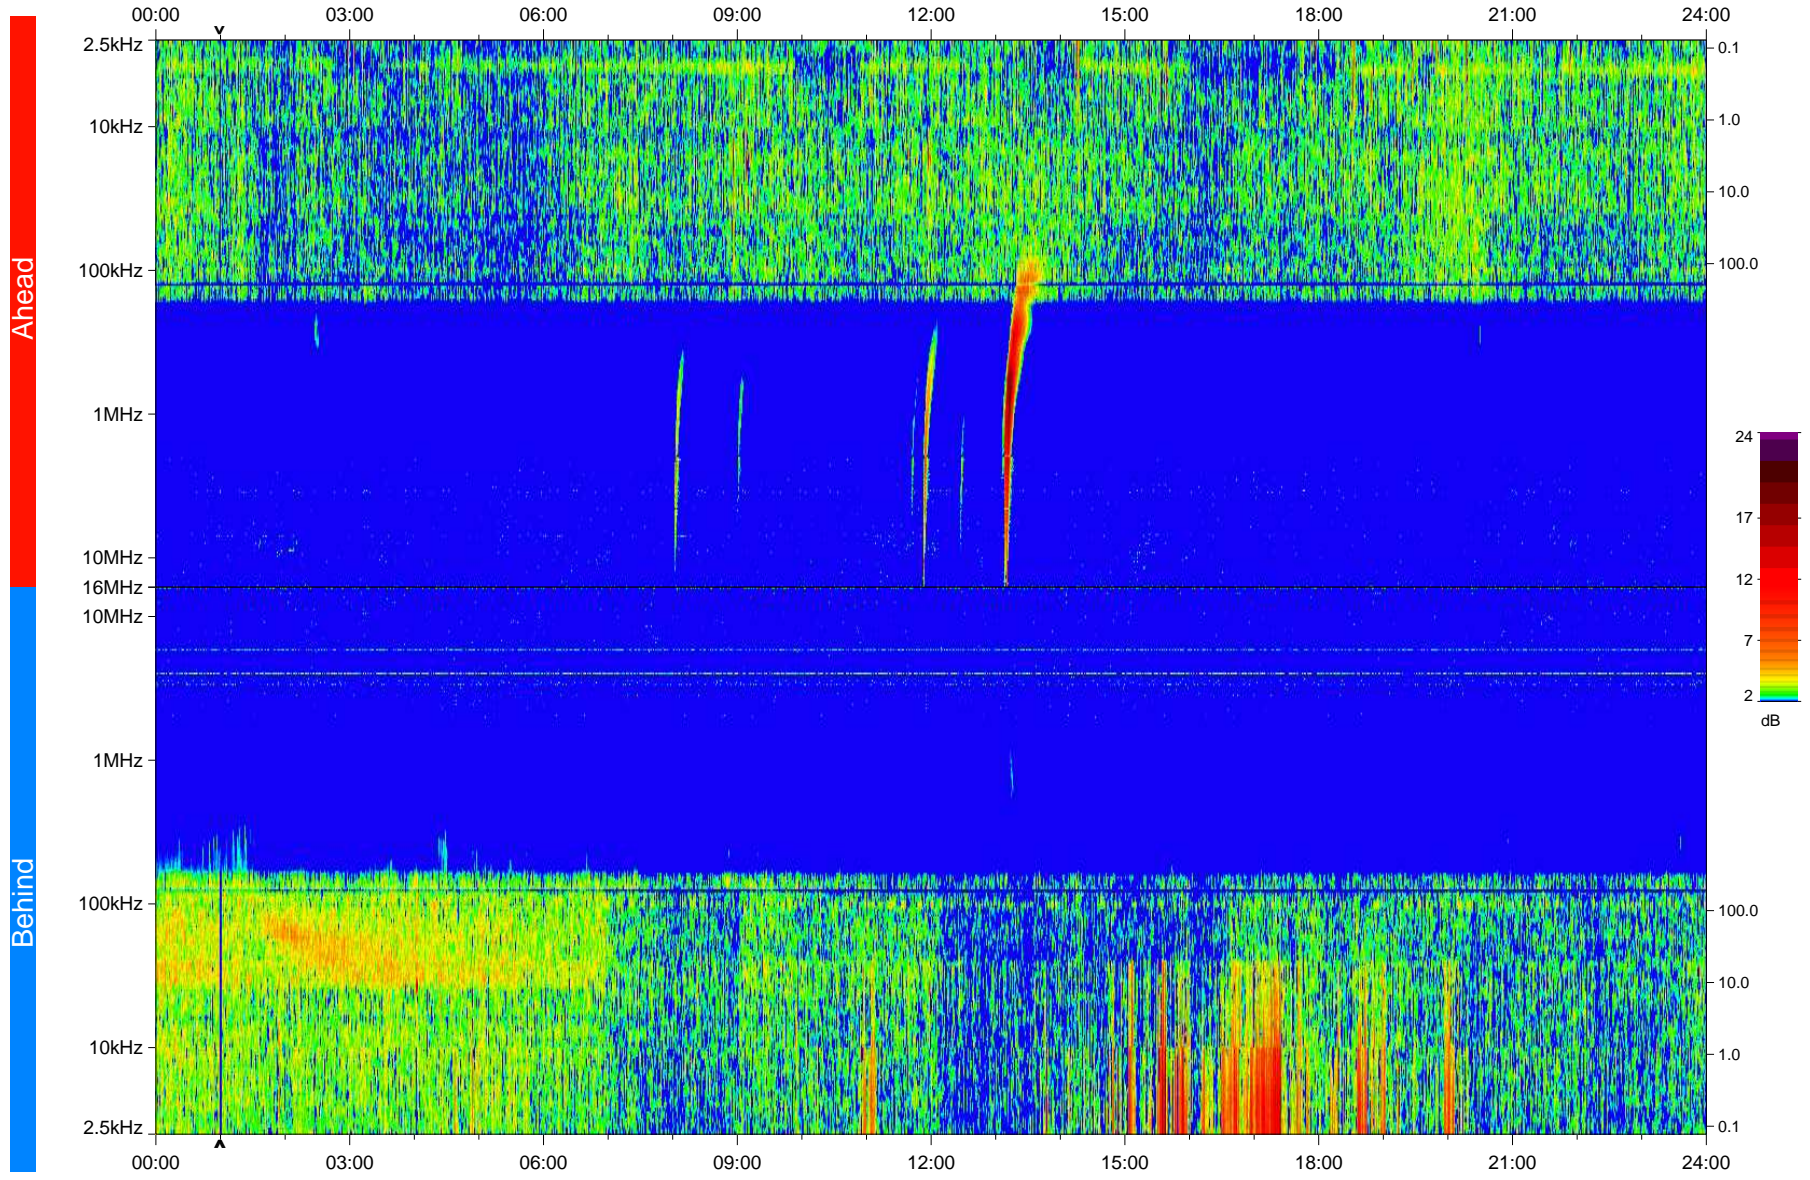

# STEREO/WAVES Daily Summary - 06-Apr-2010 (DOY 096)

Ahead source file: swaves\_ahead\_2010\_096\_1\_04.fin  
Ahead PSE Angle: 67.6°

Behind PSE Angle: -71.1°  
Behind source file: swaves\_behind\_2010\_096\_1\_04.fin

Time (UTC)

file: stereo\_swaves\_daily-summary\_color\_20100406\_v04  
made by: space.umn.edu on macOS with IDL 8.8.2 on 2022-10-16 05:36:38, with TLib V945 / dynspec V311