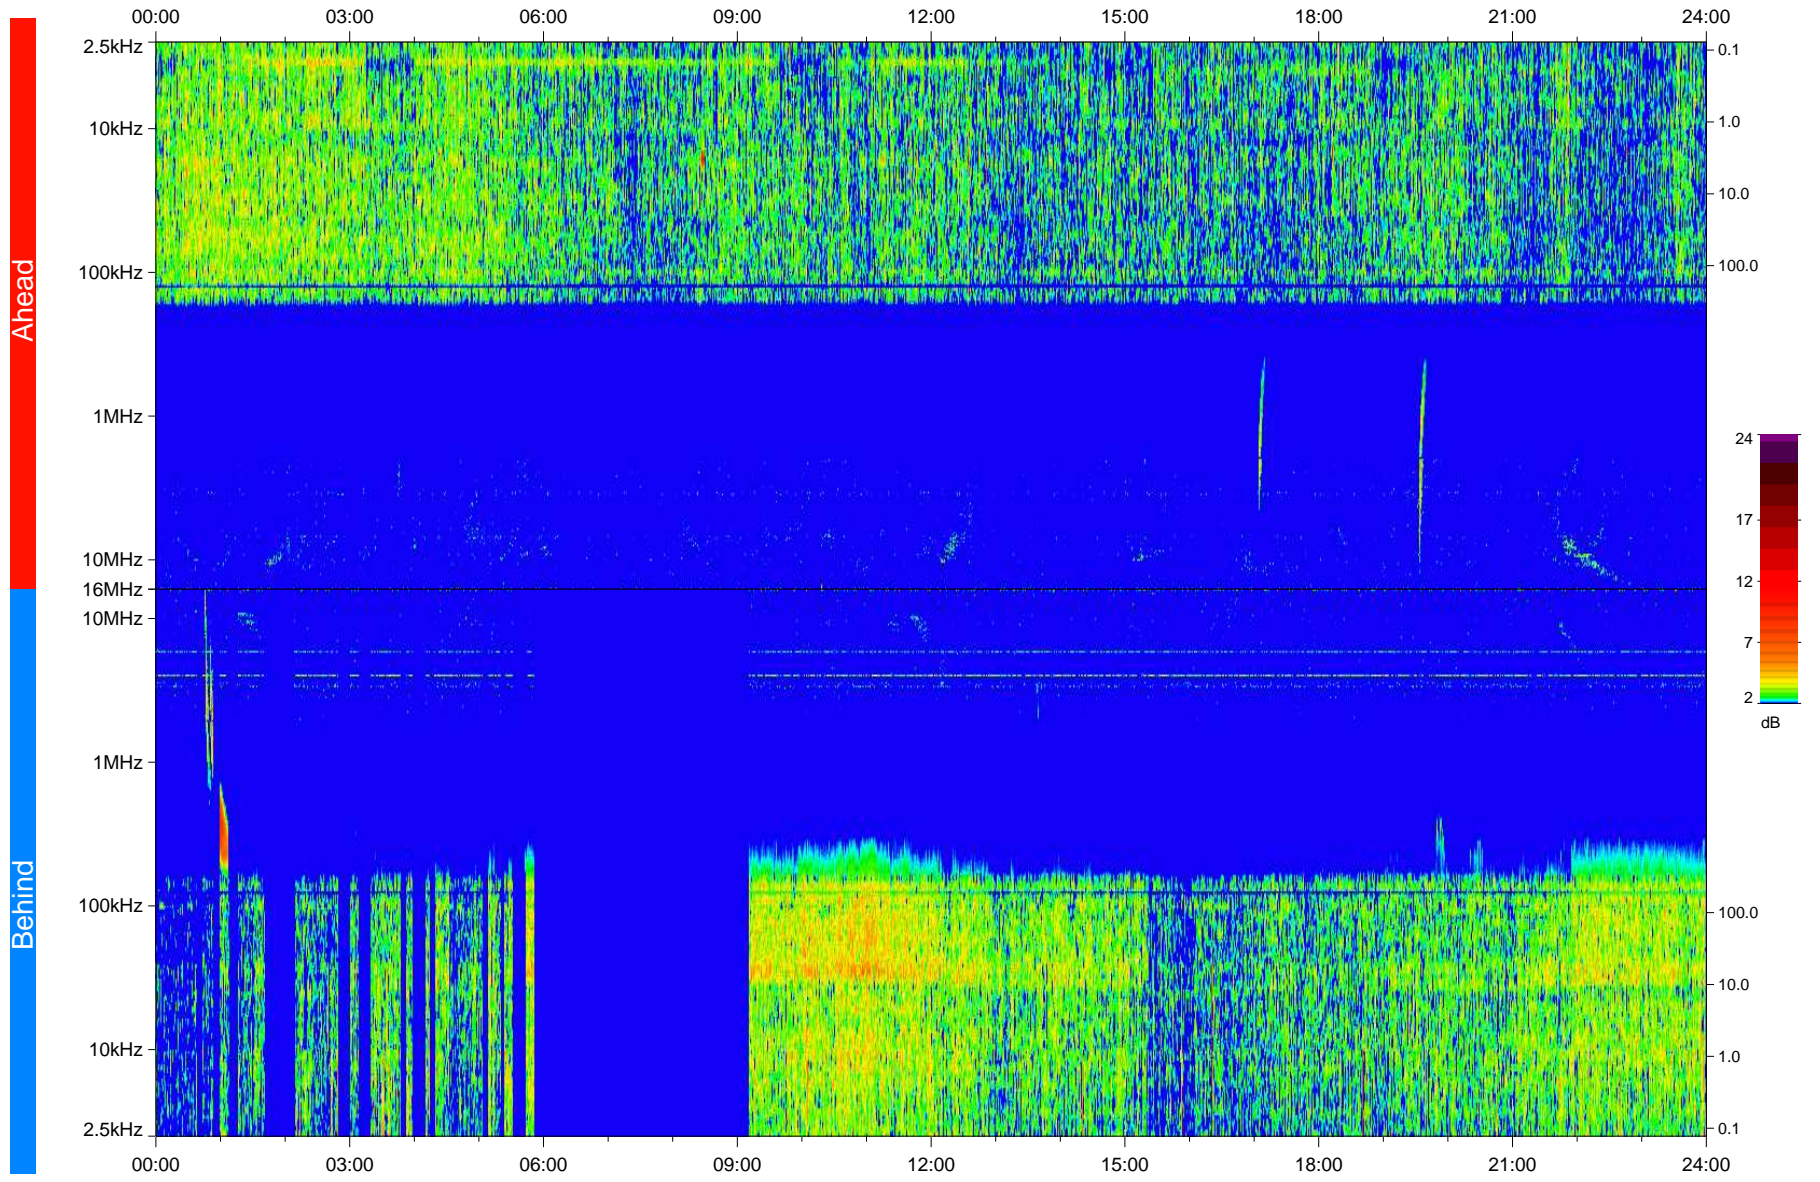

# STEREO/WAVES Daily Summary - 05-Apr-2010 (DOY 095)

Ahead source file: swaves\_ahead\_2010\_095\_1\_04.fin  
Ahead PSE Angle: 67.5°

Behind PSE Angle: -71.2°  
Behind source file: swaves\_behind\_2010\_095\_1\_04.fin

Time (UTC)

file: stereo\_swaves\_daily-summary\_color\_20100405\_v04  
made by: space.umn.edu on macOS with IDL 8.8.2 on 2022-10-16 05:33:51, with TMLib V945 / dynspec V311