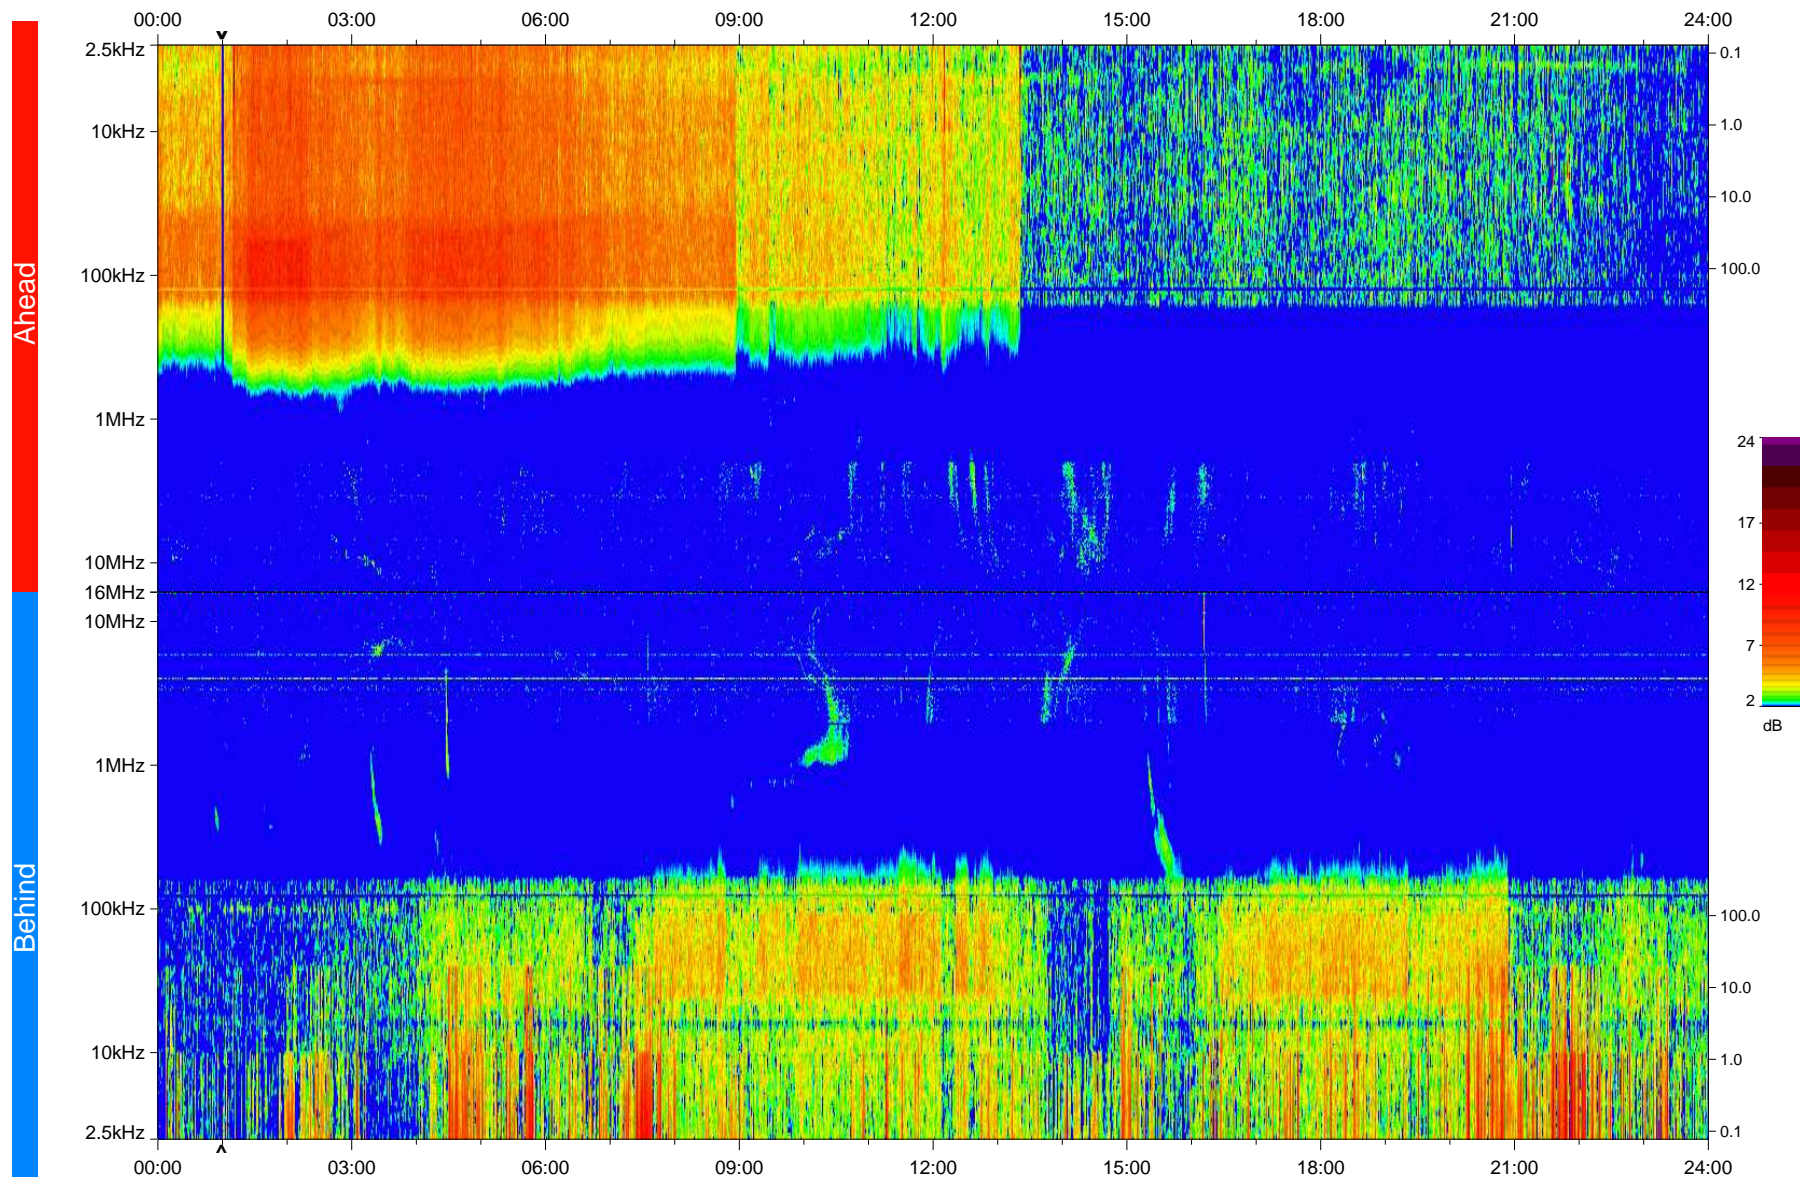

STEREO/WAVES Daily Summary - 04-Apr-2010 (DOY 094)

Ahead source file: swaves_ahead_2010_094_1_04.fin
Ahead PSE Angle: 67.5°

Behind PSE Angle: -71.2°
Behind source file: swaves_behind_2010_094_1_04.fin

Time (UTC)

file: stereo_swaves_daily-summary_color_20100404_v04
made by: space.umn.edu on macOS with IDL 8.8.2 on 2022-10-16 05:31:11, with TLib V945 / dynspec V311