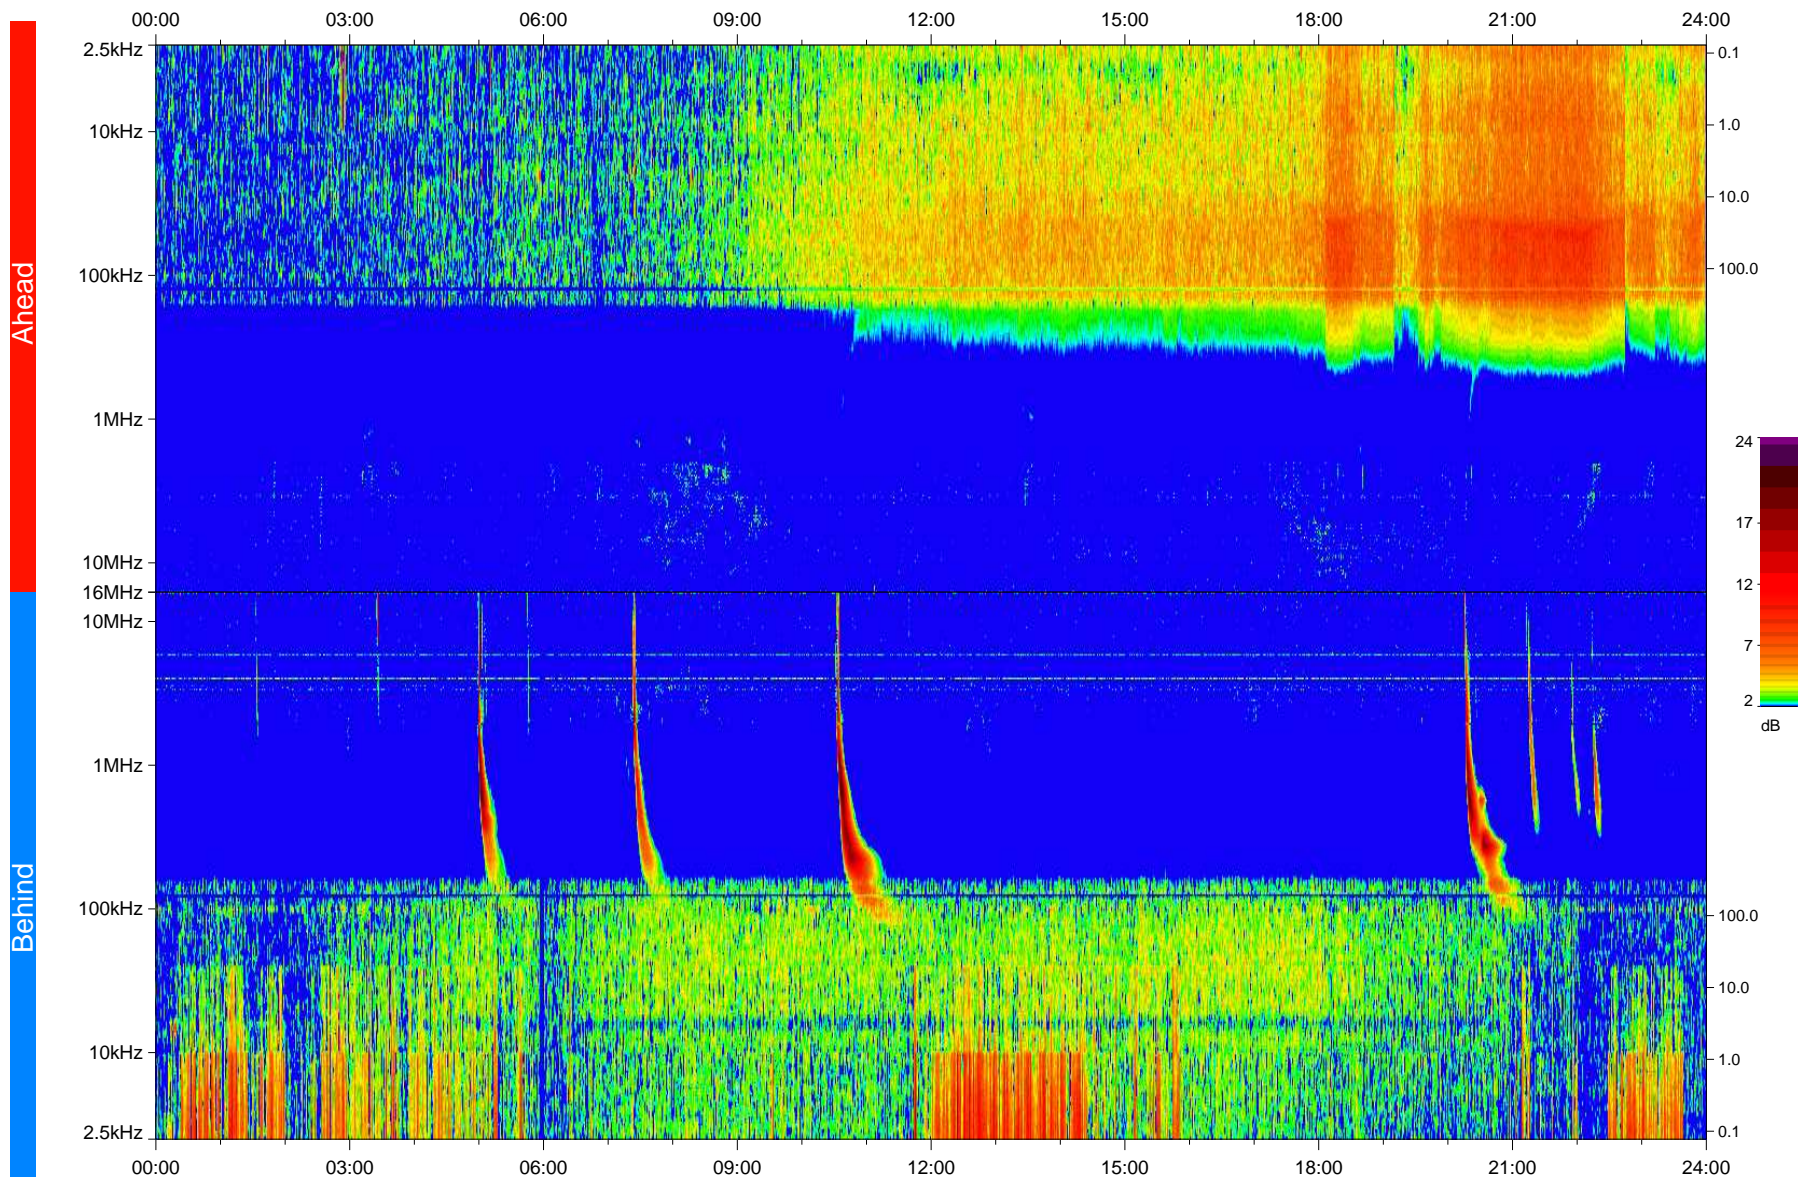

STEREO/WAVES Daily Summary - 03-Apr-2010 (DOY 093)

Ahead source file: swaves_ahead_2010_093_1_04.fin
Ahead PSE Angle: 67.4°

Behind PSE Angle: -71.2°
Behind source file: swaves_behind_2010_093_1_04.fin

Time (UTC)

file: stereo_swaves_daily-summary_color_20100403_v04
made by: space.umn.edu on macOS with IDL 8.8.2 on 2022-10-16 05:28:19, with TLib V945 / dynspec V311