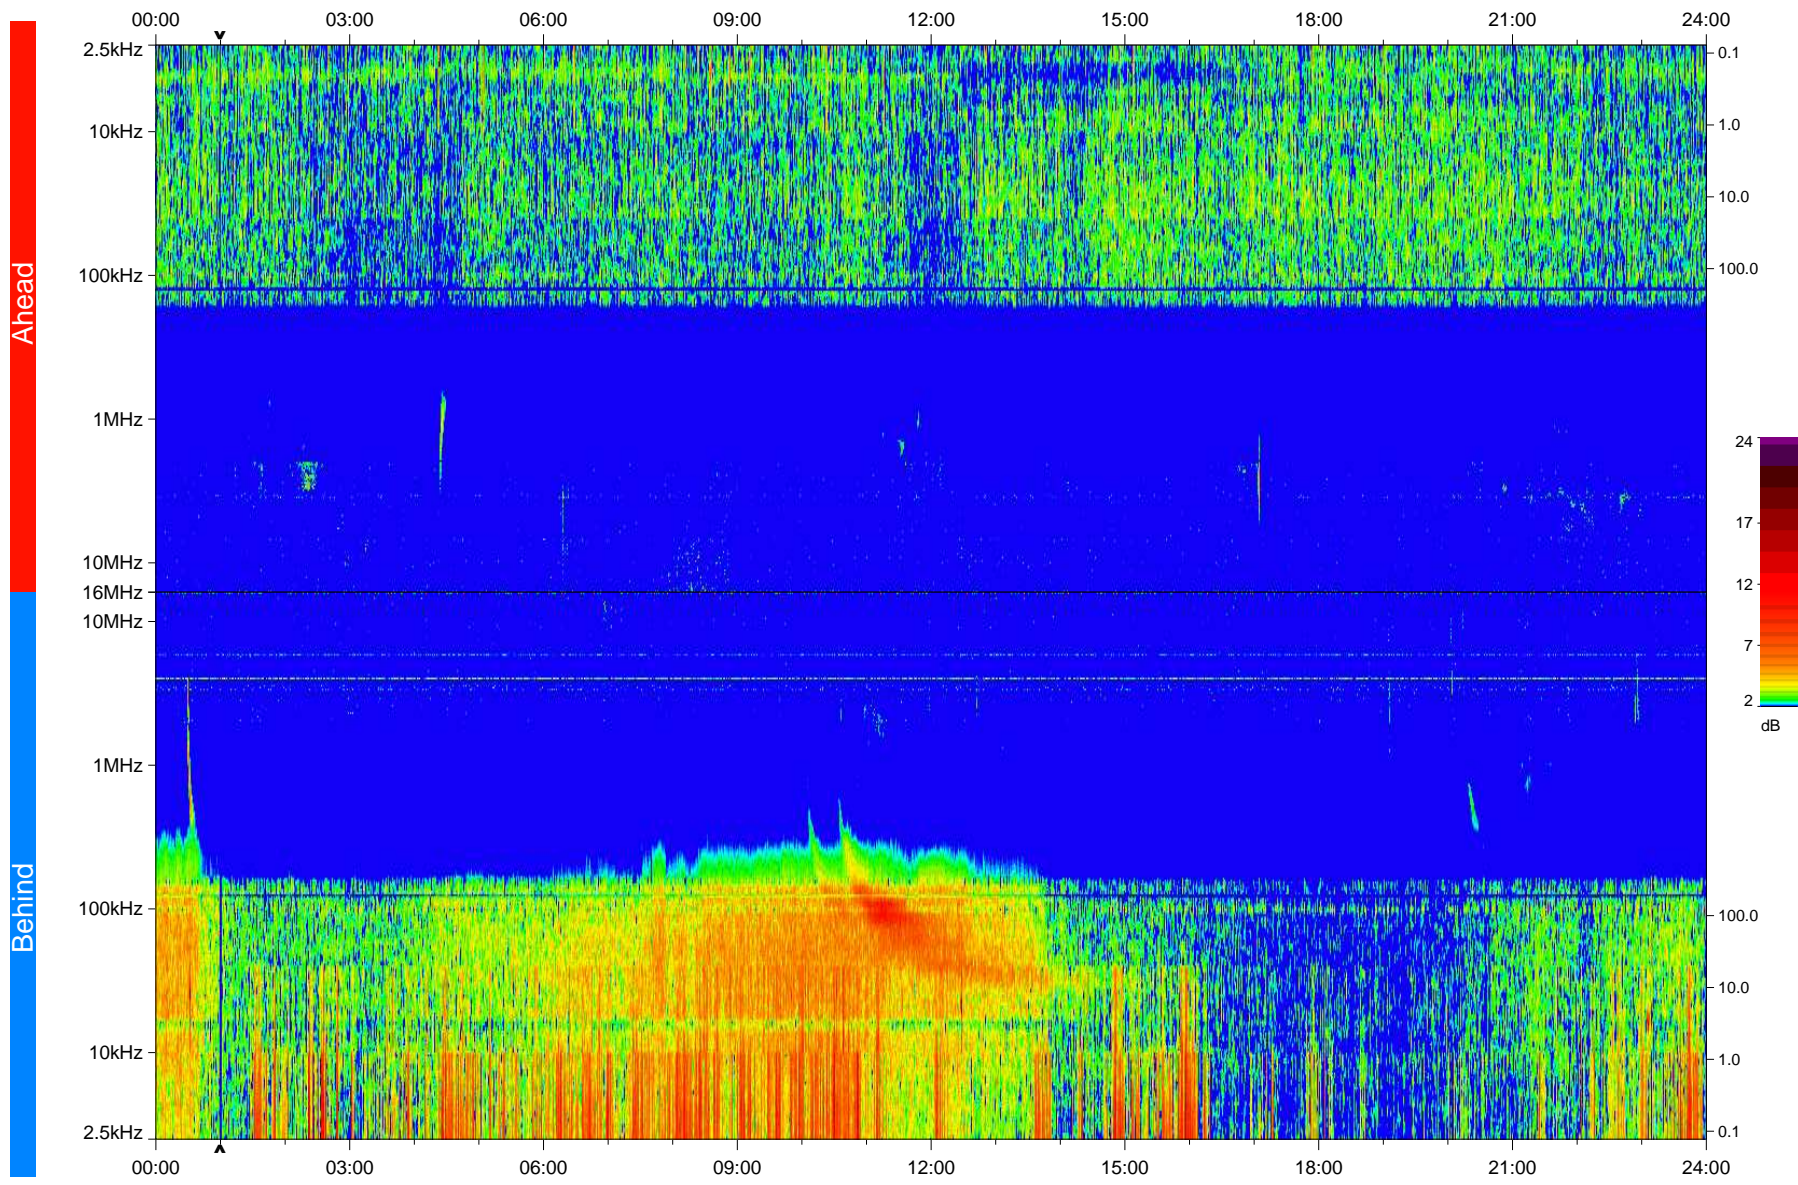

# STEREO/WAVES Daily Summary - 02-Apr-2010 (DOY 092)

Ahead source file: swaves\_ahead\_2010\_092\_1\_04.fin  
Ahead PSE Angle: 67.4°

Behind PSE Angle: -71.2°  
Behind source file: swaves\_behind\_2010\_092\_1\_04.fin

Time (UTC)

file: stereo\_swaves\_daily-summary\_color\_20100402\_v04  
made by: space.umn.edu on macOS with IDL 8.8.2 on 2022-10-16 05:25:30, with TLib V945 / dynspec V311