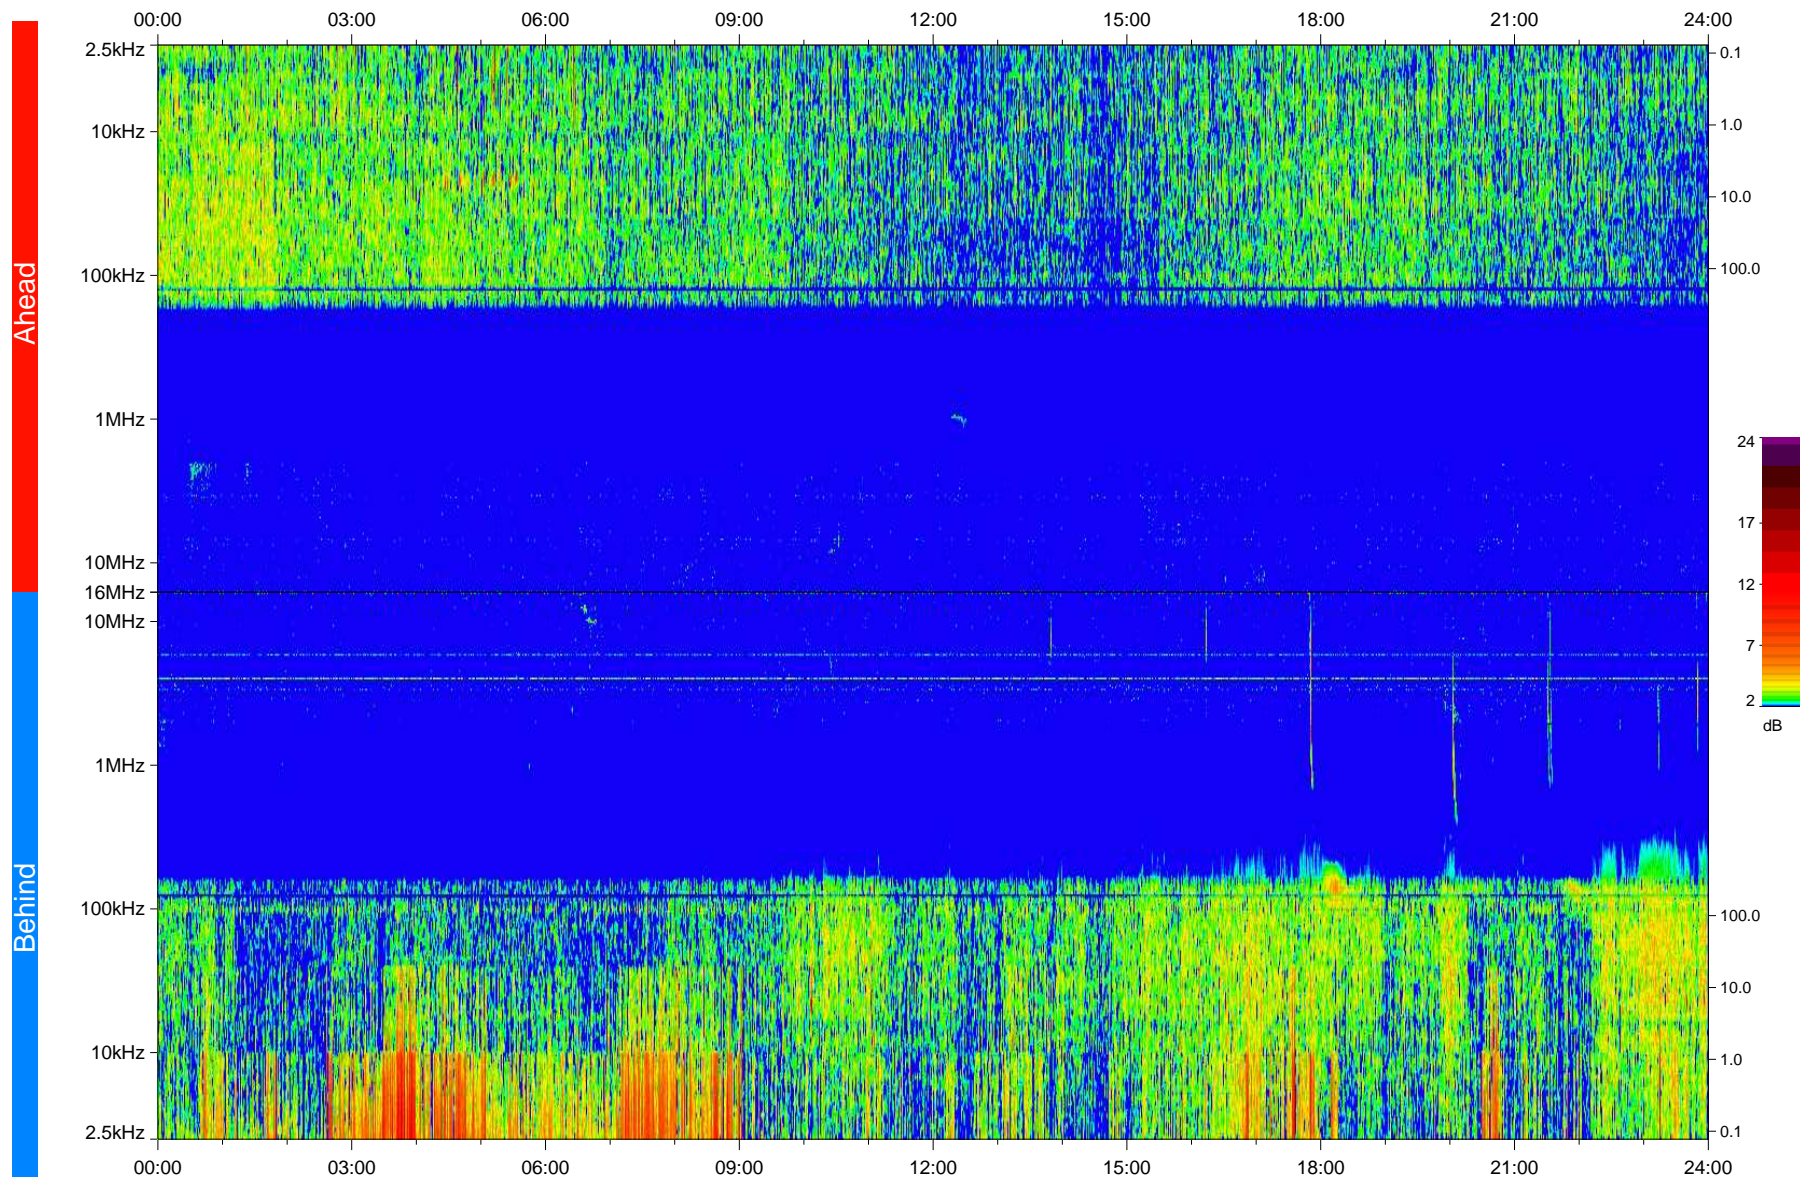

STEREO/WAVES Daily Summary - 01-Apr-2010 (DOY 091)

Ahead source file: swaves_ahead_2010_091_1_04.fin
Ahead PSE Angle: 67.2°

Behind PSE Angle: -71.3°
Behind source file: swaves_behind_2010_091_1_04.fin

Time (UTC)

file: stereo_swaves_daily-summary_color_20100401_v04
made by: space.umn.edu on macOS with IDL 8.8.2 on 2022-10-16 05:22:41, with TLib V945 / dynspec V311