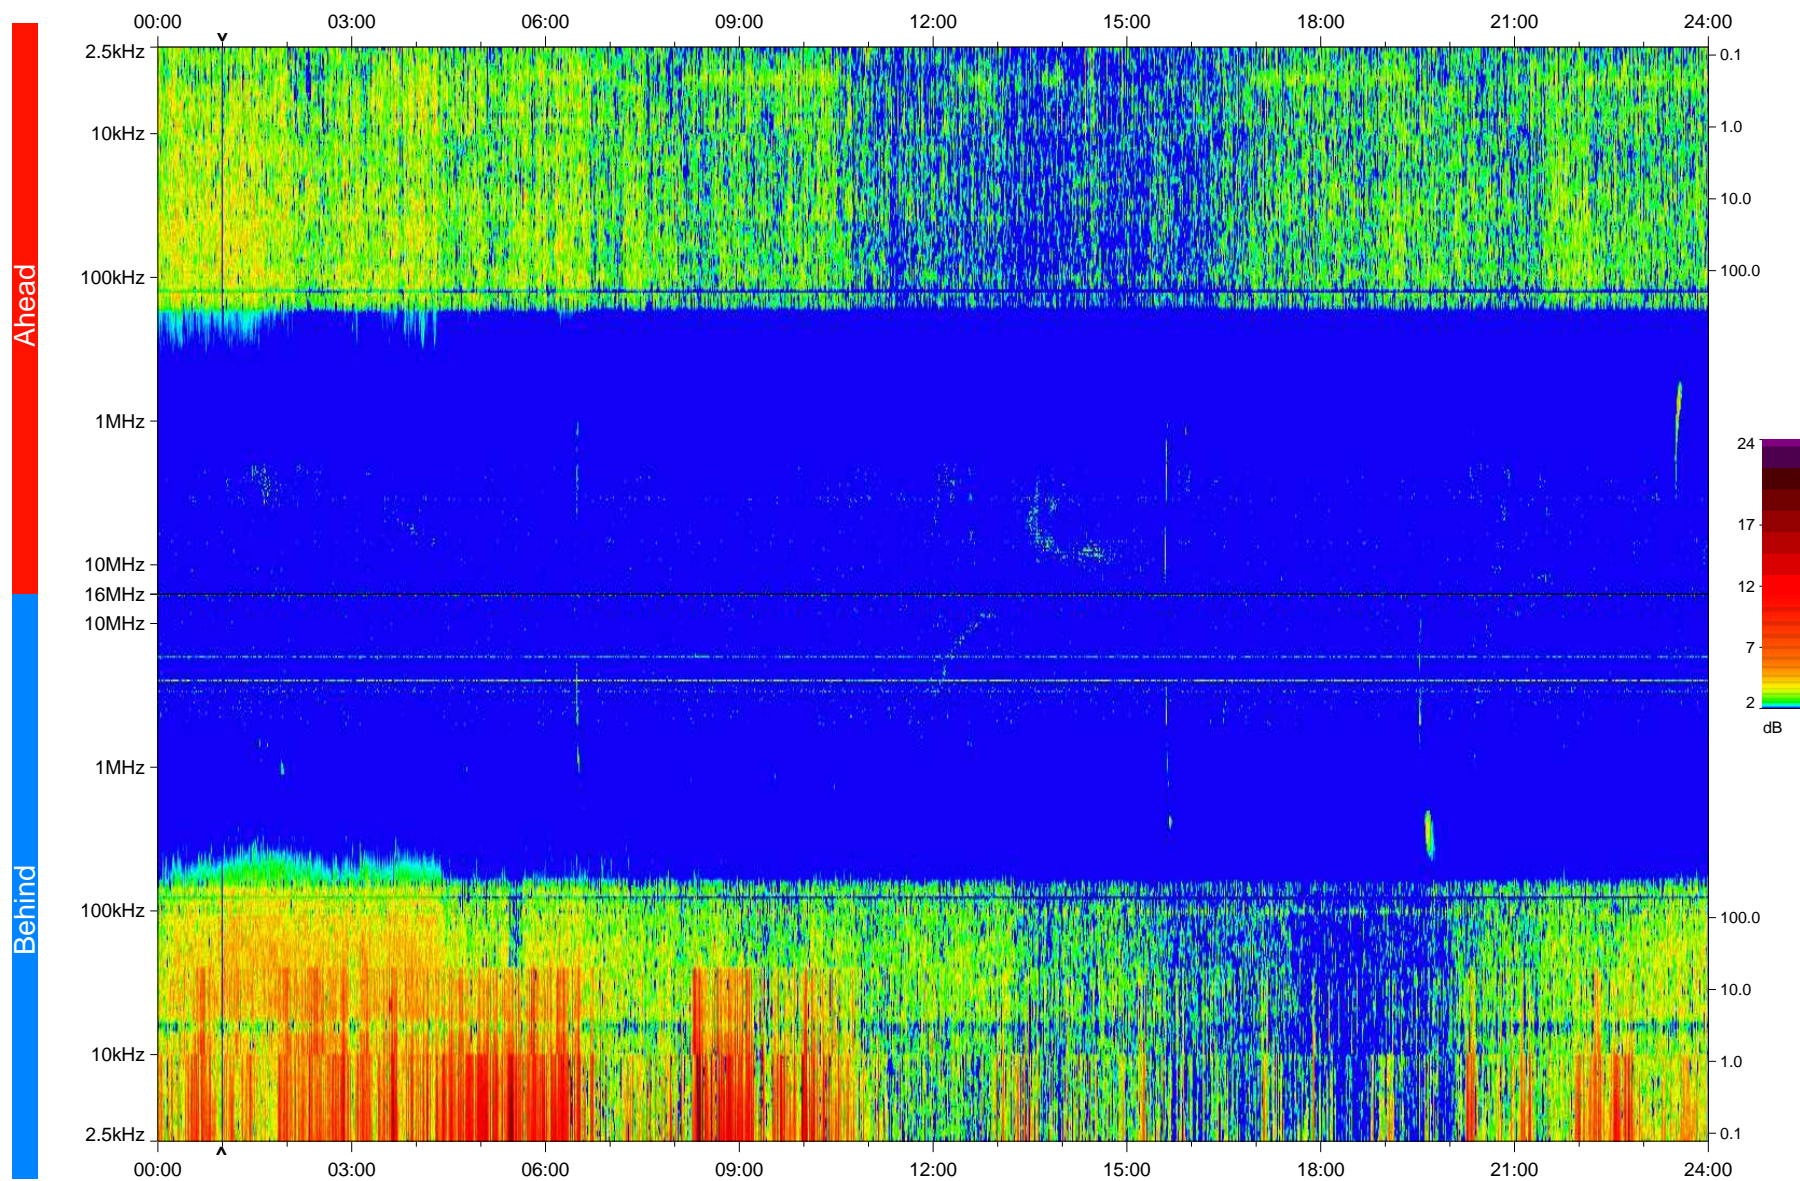

STEREO/WAVES Daily Summary - 31-Mar-2010 (DOY 090)

Ahead source file: swaves_ahead_2010_090_1_04.fin
Ahead PSE Angle: 67.2°

Behind PSE Angle: -71.3°
Behind source file: swaves_behind_2010_090_1_04.fin

Time (UTC)

file: stereo_swaves_daily-summary_color_20100331_v04
made by: space.umn.edu on macOS with IDL 8.8.2 on 2022-10-16 05:19:50, with TLib V945 / dynspec V311