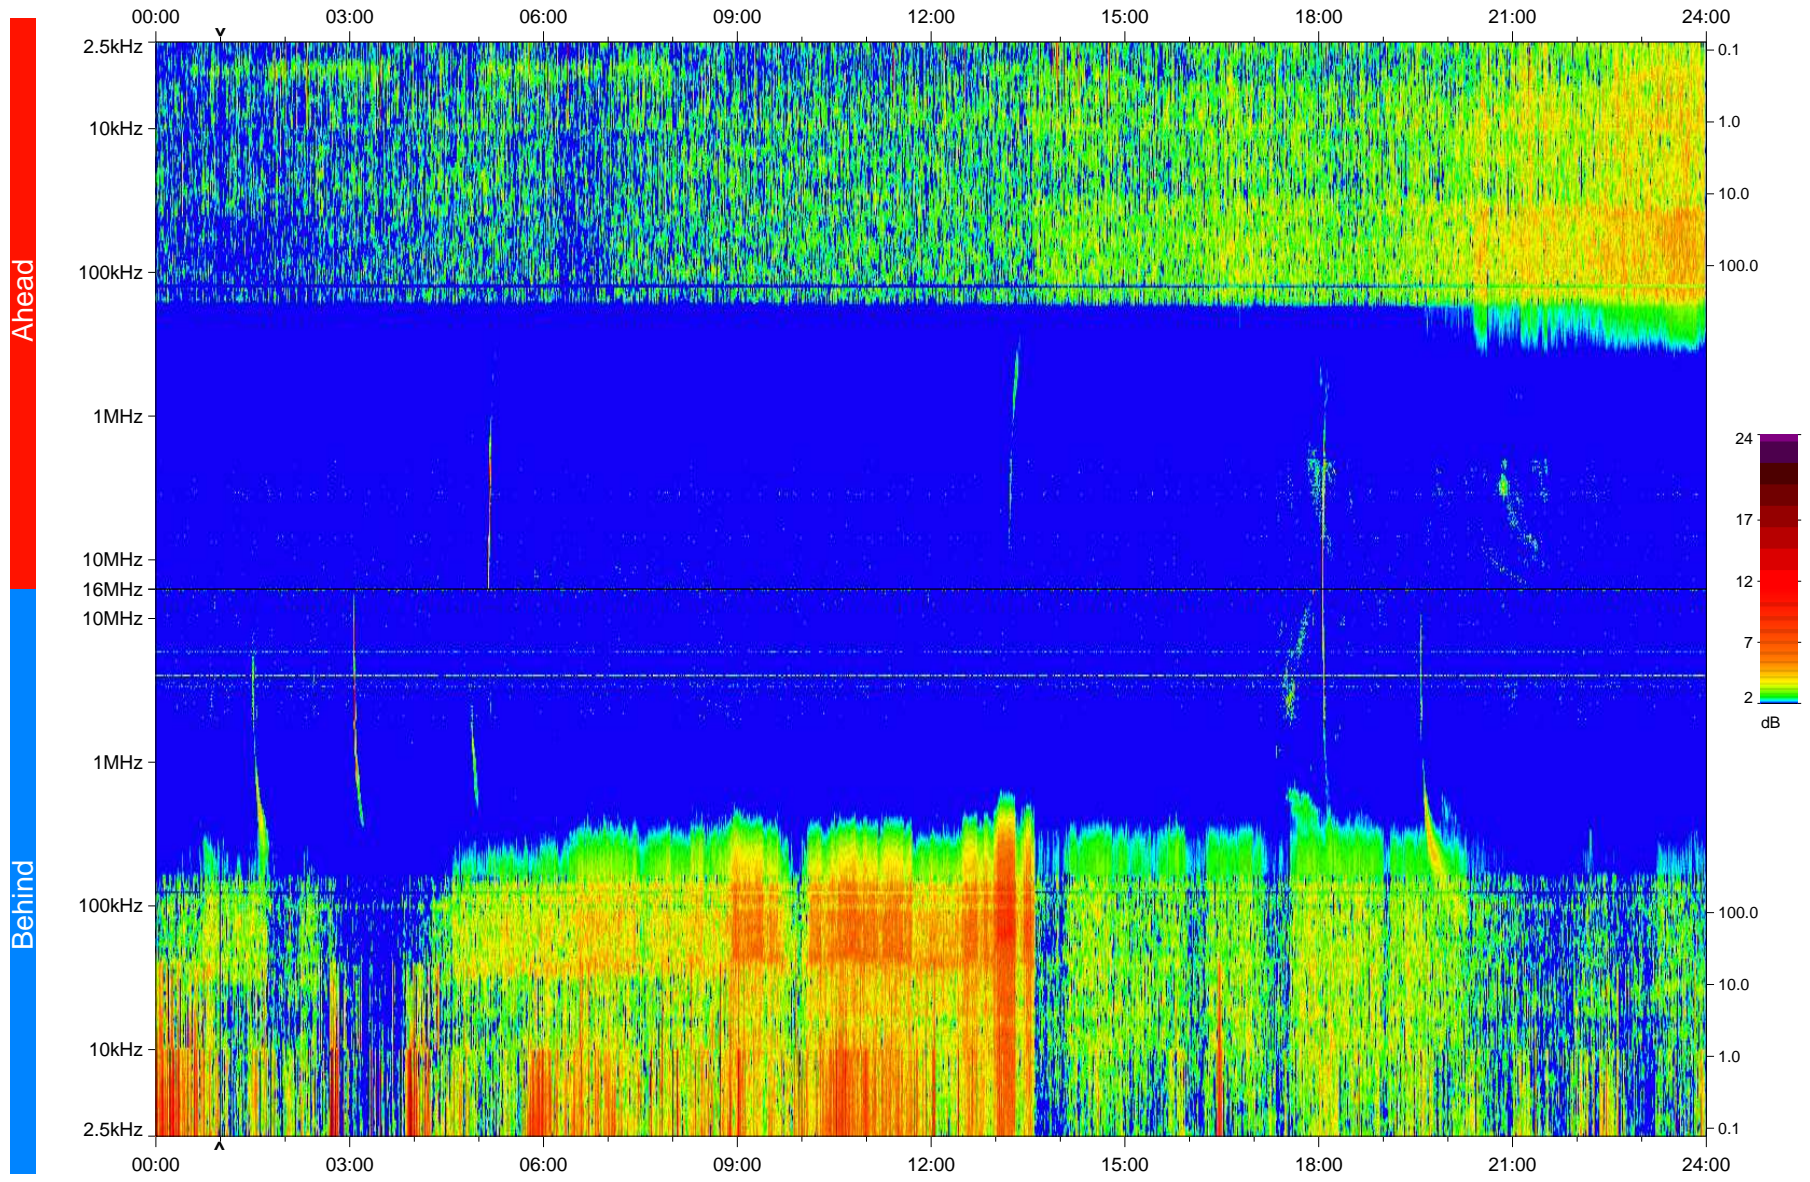

STEREO/WAVES Daily Summary - 29-Mar-2010 (DOY 088)

Ahead source file: swaves_ahead_2010_088_1_04.fin
Ahead PSE Angle: 67.1°

Behind PSE Angle: -71.3°
Behind source file: swaves_behind_2010_088_1_04.fin

Time (UTC)

file: stereo_swaves_daily-summary_color_20100329_v04
made by: space.umn.edu on macOS with IDL 8.8.2 on 2022-10-16 05:14:07, with TLib V945 / dynspec V311