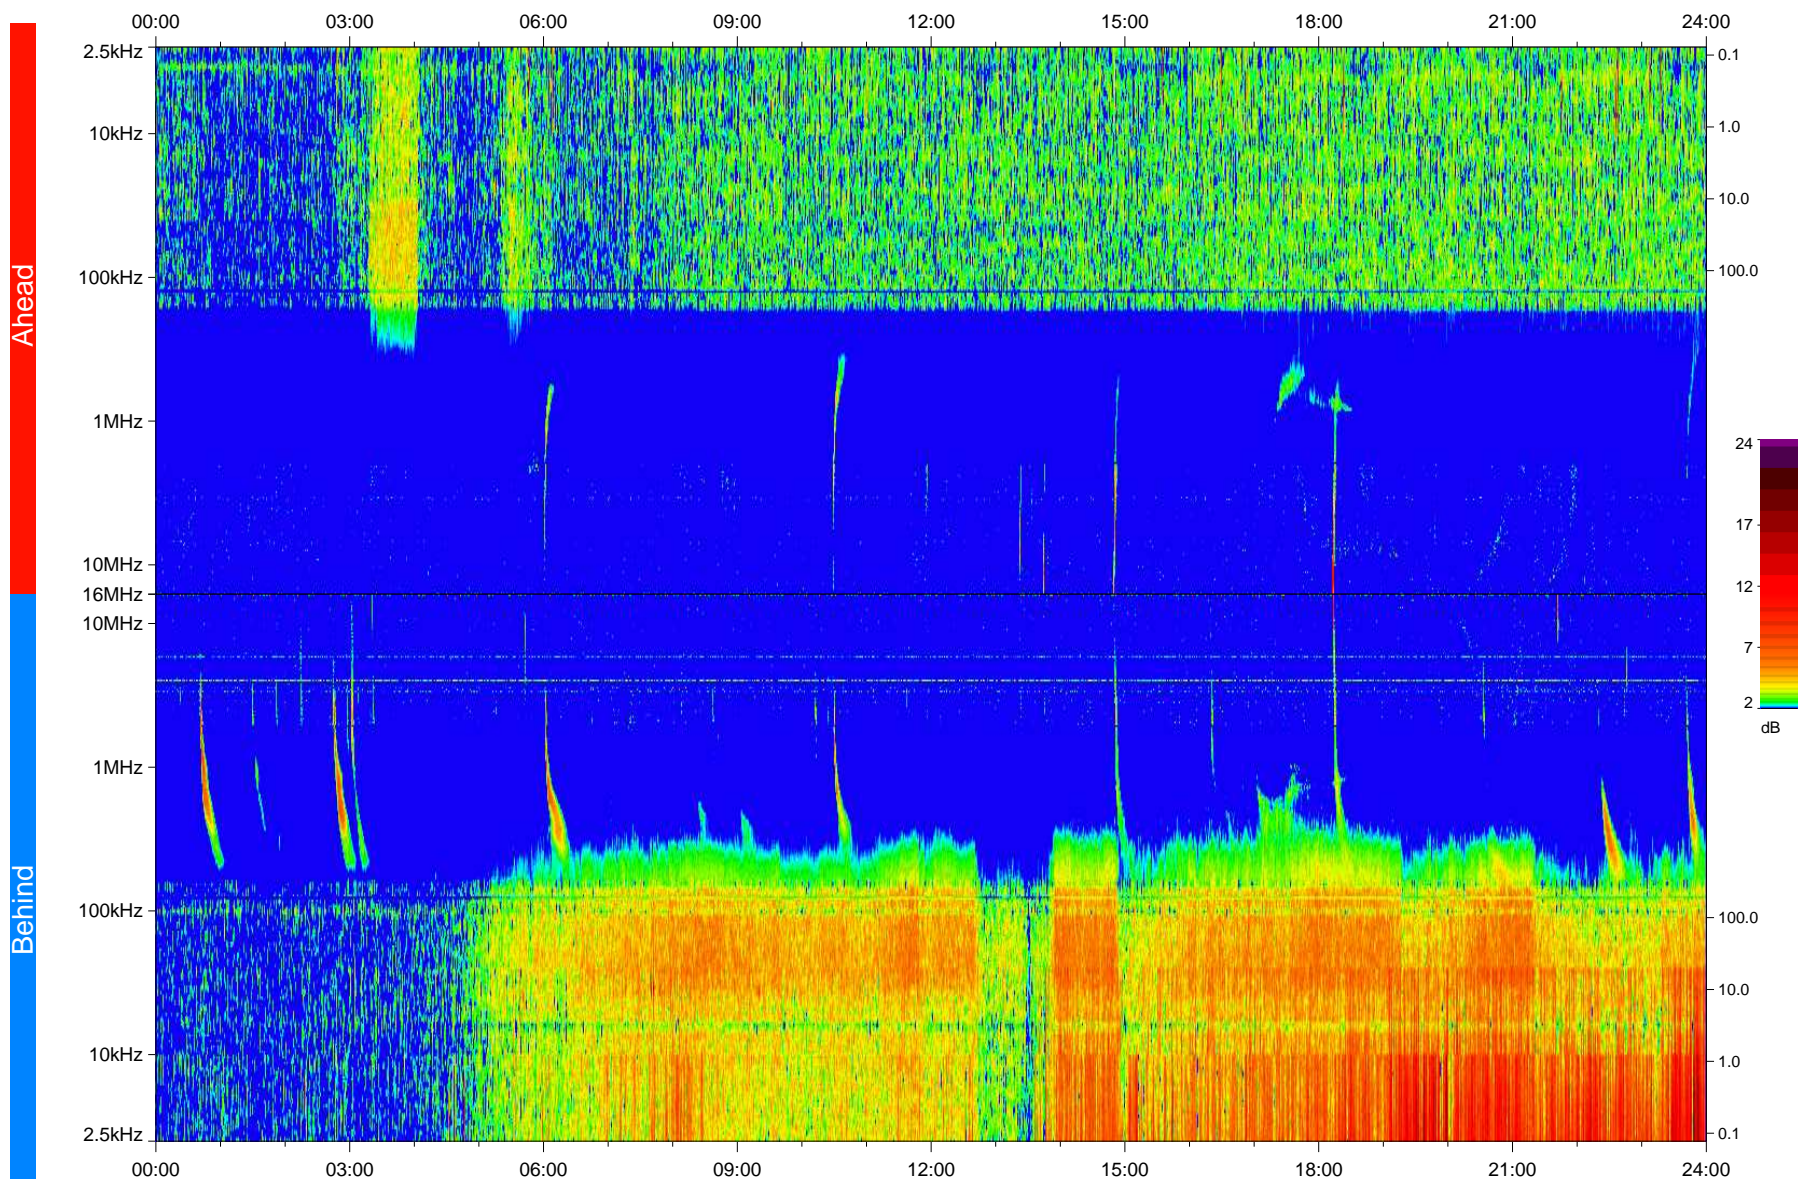

STEREO/WAVES Daily Summary - 28-Mar-2010 (DOY 087)

Ahead source file: swaves_ahead_2010_087_1_04.fin
Ahead PSE Angle: 67.0°

Behind PSE Angle: -71.3°
Behind source file: swaves_behind_2010_087_1_04.fin

Time (UTC)

file: stereo_swaves_daily-summary_color_20100328_v04
made by: space.umn.edu on macOS with IDL 8.8.2 on 2022-10-16 05:11:17, with TLib V945 / dynspec V311