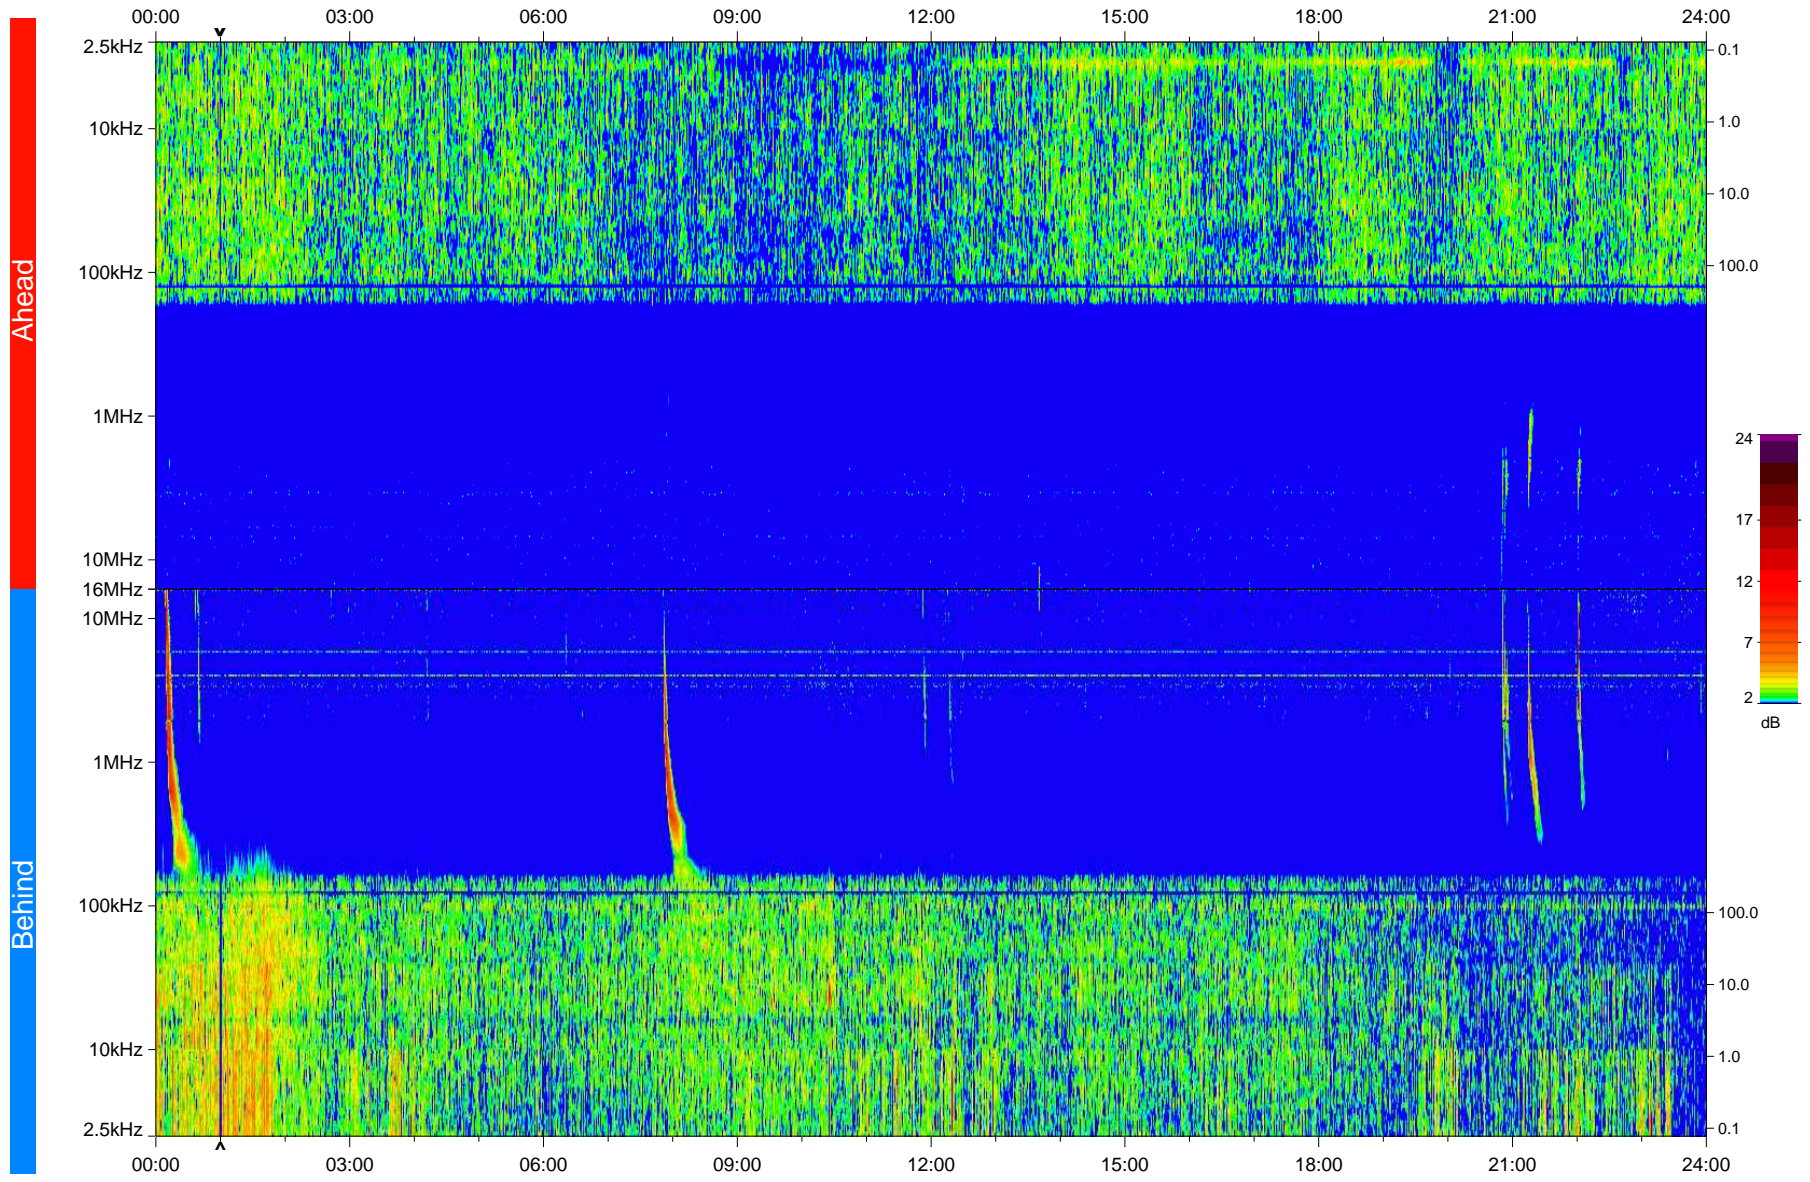

STEREO/WAVES Daily Summary - 27-Mar-2010 (DOY 086)

Ahead source file: swaves_ahead_2010_086_1_04.fin
Ahead PSE Angle: 67.0°

Behind PSE Angle: -71.3°
Behind source file: swaves_behind_2010_086_1_04.fin

Time (UTC)

file: stereo_swaves_daily-summary_color_20100327_v04
made by: space.umn.edu on macOS with IDL 8.8.2 on 2022-10-16 05:08:27, with TLib V945 / dynspec V311