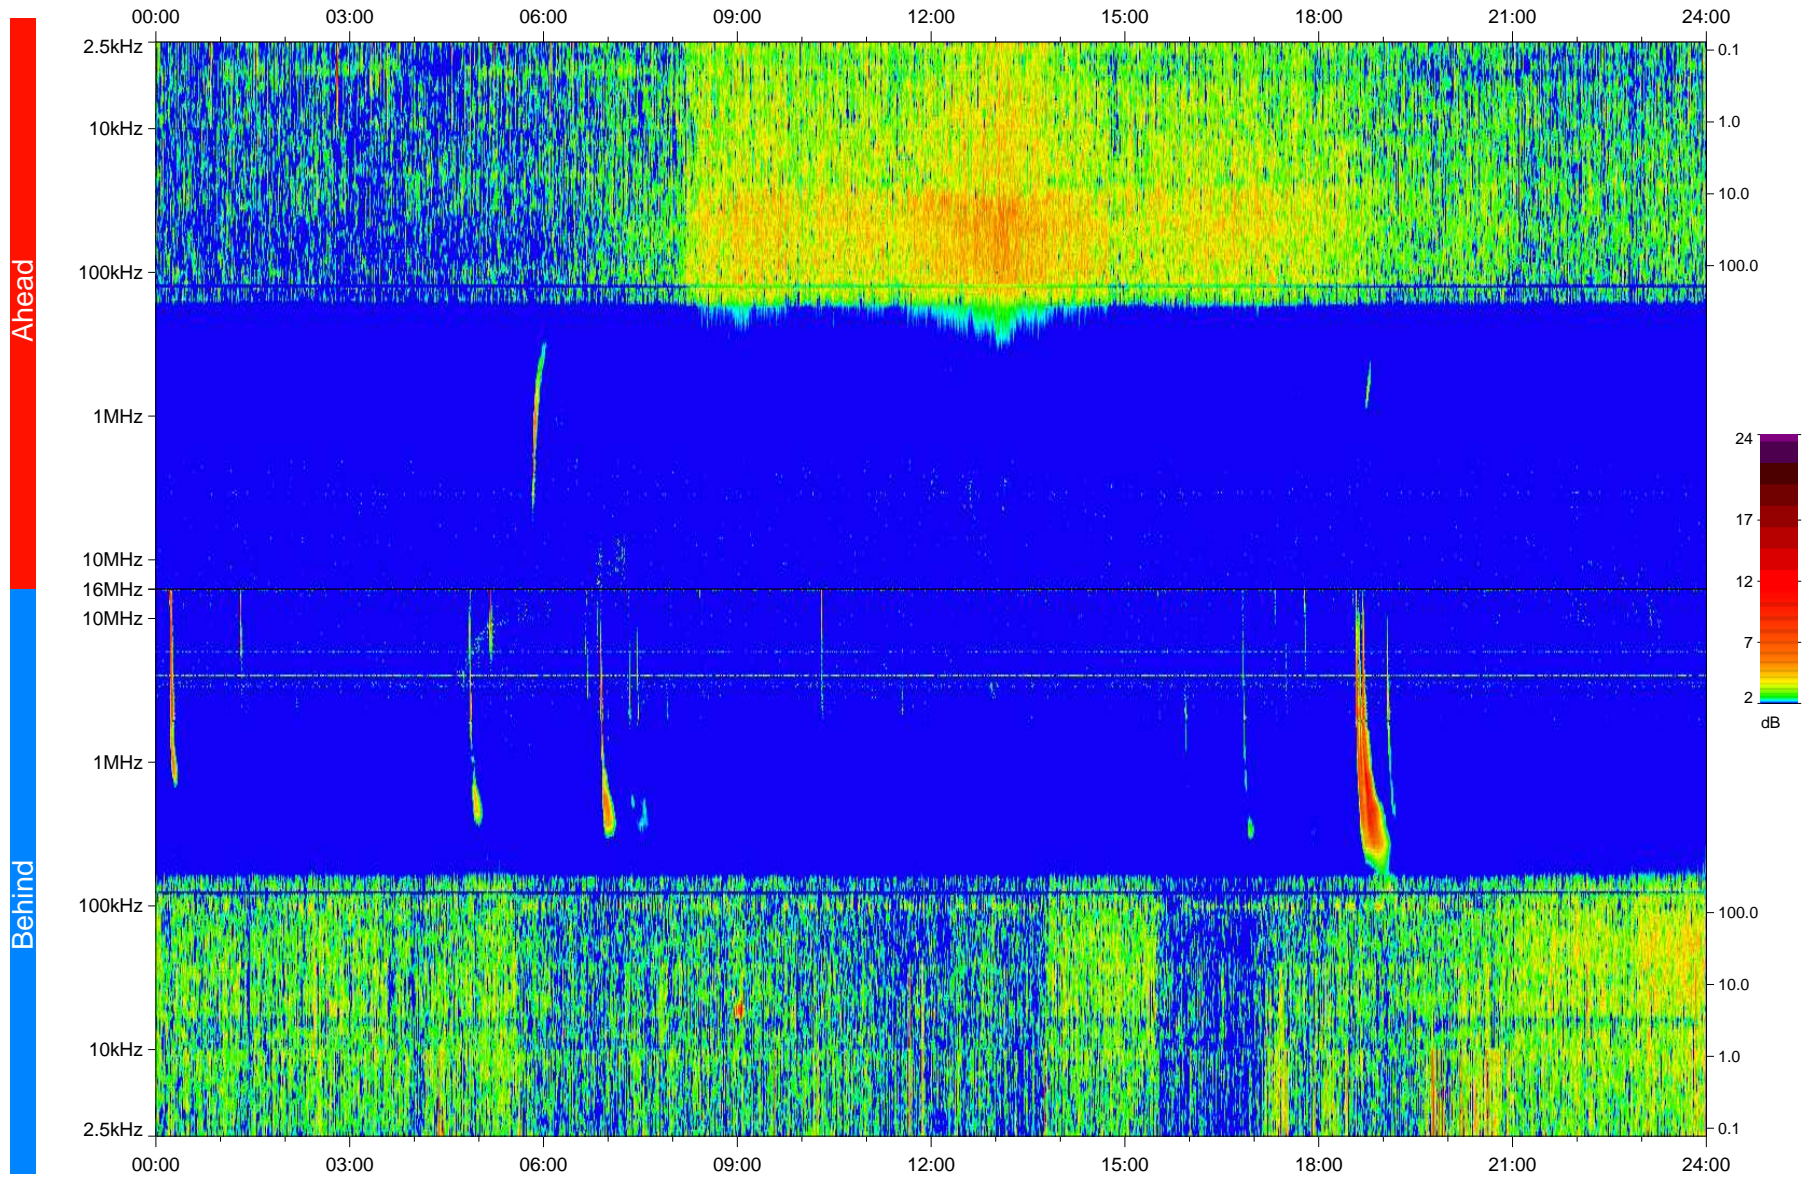

# STEREO/WAVES Daily Summary - 26-Mar-2010 (DOY 085)

Ahead source file: swaves\_ahead\_2010\_085\_1\_04.fin  
Ahead PSE Angle: 66.9°

Behind PSE Angle: -71.3°  
Behind source file: swaves\_behind\_2010\_085\_1\_04.fin

Time (UTC)

file: stereo\_swaves\_daily-summary\_color\_20100326\_v04  
made by: space.umn.edu on macOS with IDL 8.8.2 on 2022-10-16 05:05:35, with Tlib V945 / dynspec V311