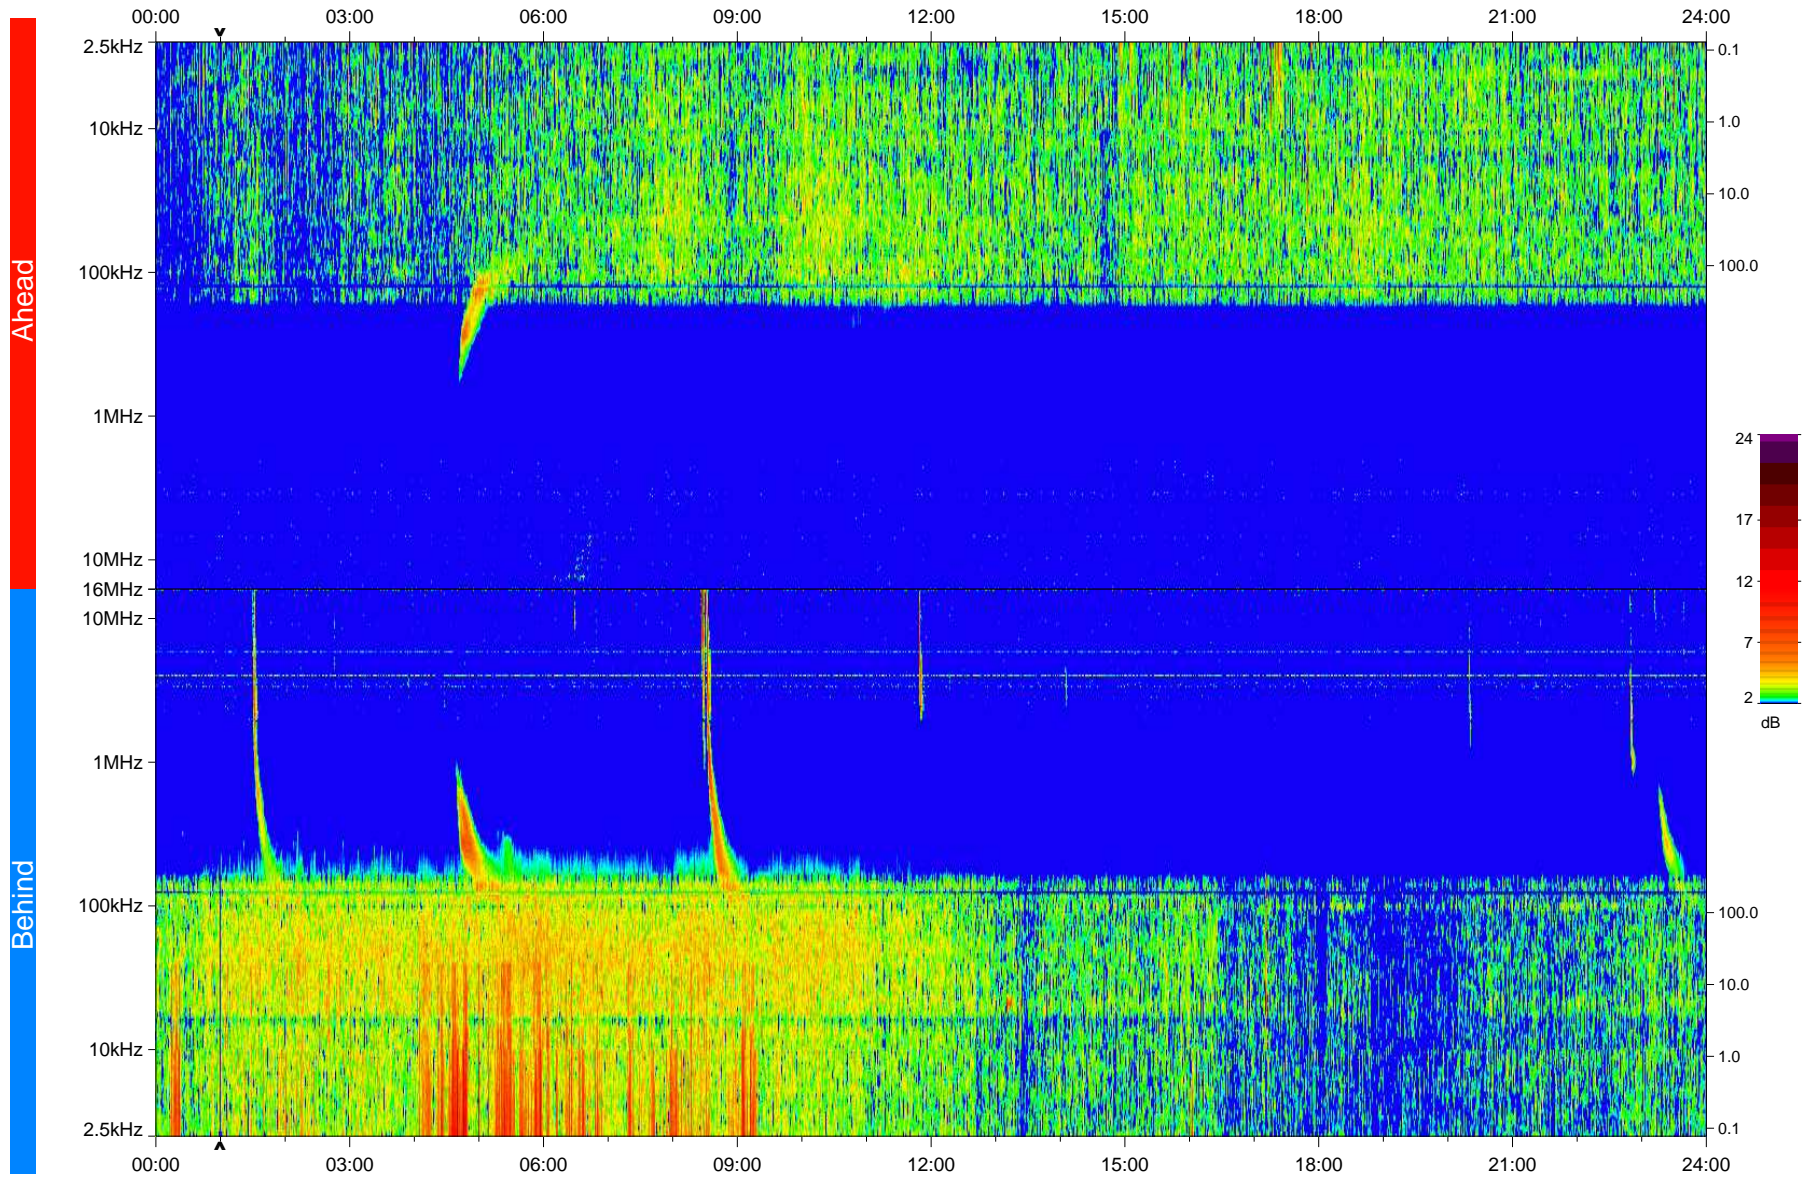

STEREO/WAVES Daily Summary - 25-Mar-2010 (DOY 084)

Ahead source file: swaves_ahead_2010_084_1_04.fin
Ahead PSE Angle: 66.9°

Behind PSE Angle: -71.3°
Behind source file: swaves_behind_2010_084_1_04.fin

Time (UTC)

file: stereo_swaves_daily-summary_color_20100325_v04
made by: space.umn.edu on macOS with IDL 8.8.2 on 2022-10-16 05:02:43, with TLib V945 / dynspec V311