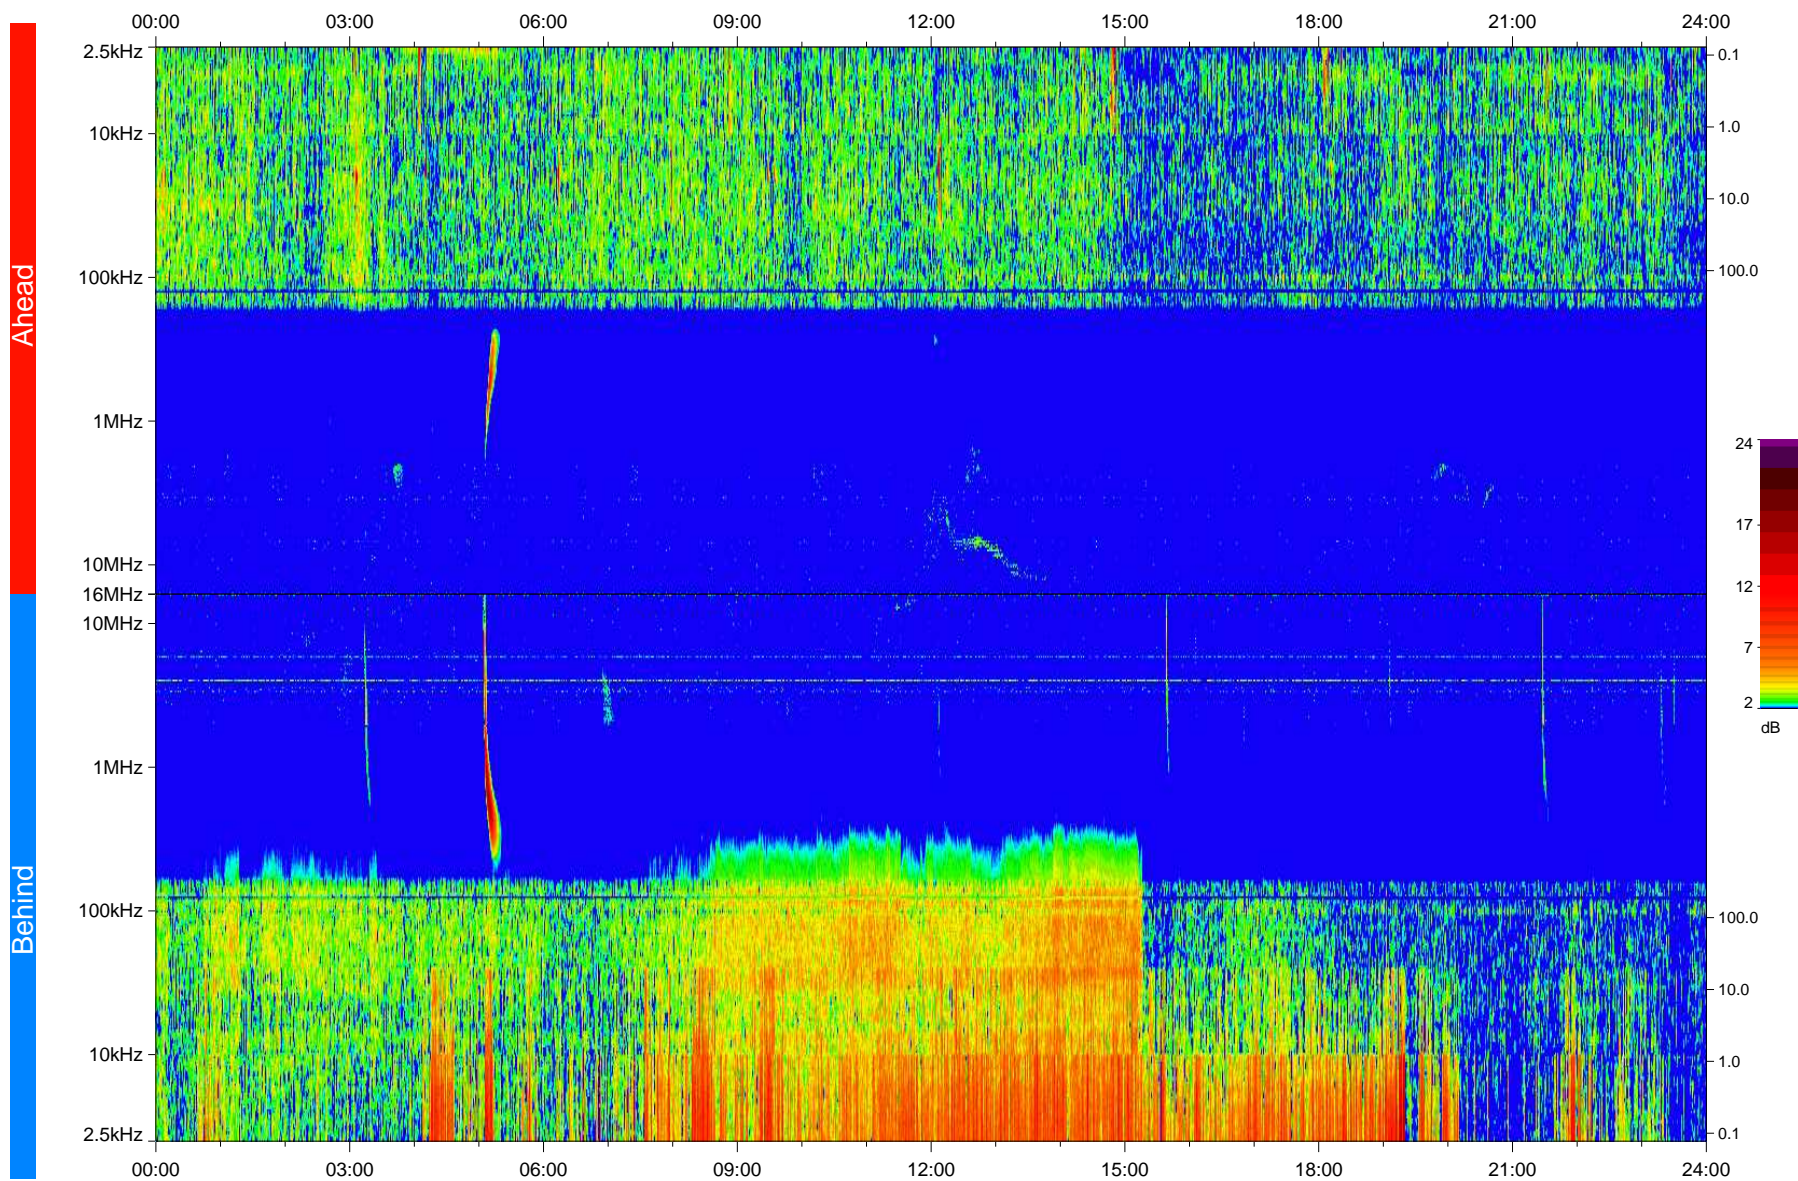

STEREO/WAVES Daily Summary - 24-Mar-2010 (DOY 083)

Ahead source file: swaves_ahead_2010_083_1_04.fin
Ahead PSE Angle: 66.8°

Behind PSE Angle: -71.3°
Behind source file: swaves_behind_2010_083_1_04.fin

Time (UTC)

file: stereo_swaves_daily-summary_color_20100324_v04
made by: space.umn.edu on macOS with IDL 8.8.2 on 2022-10-16 04:59:55, with TLib V945 / dynspec V311