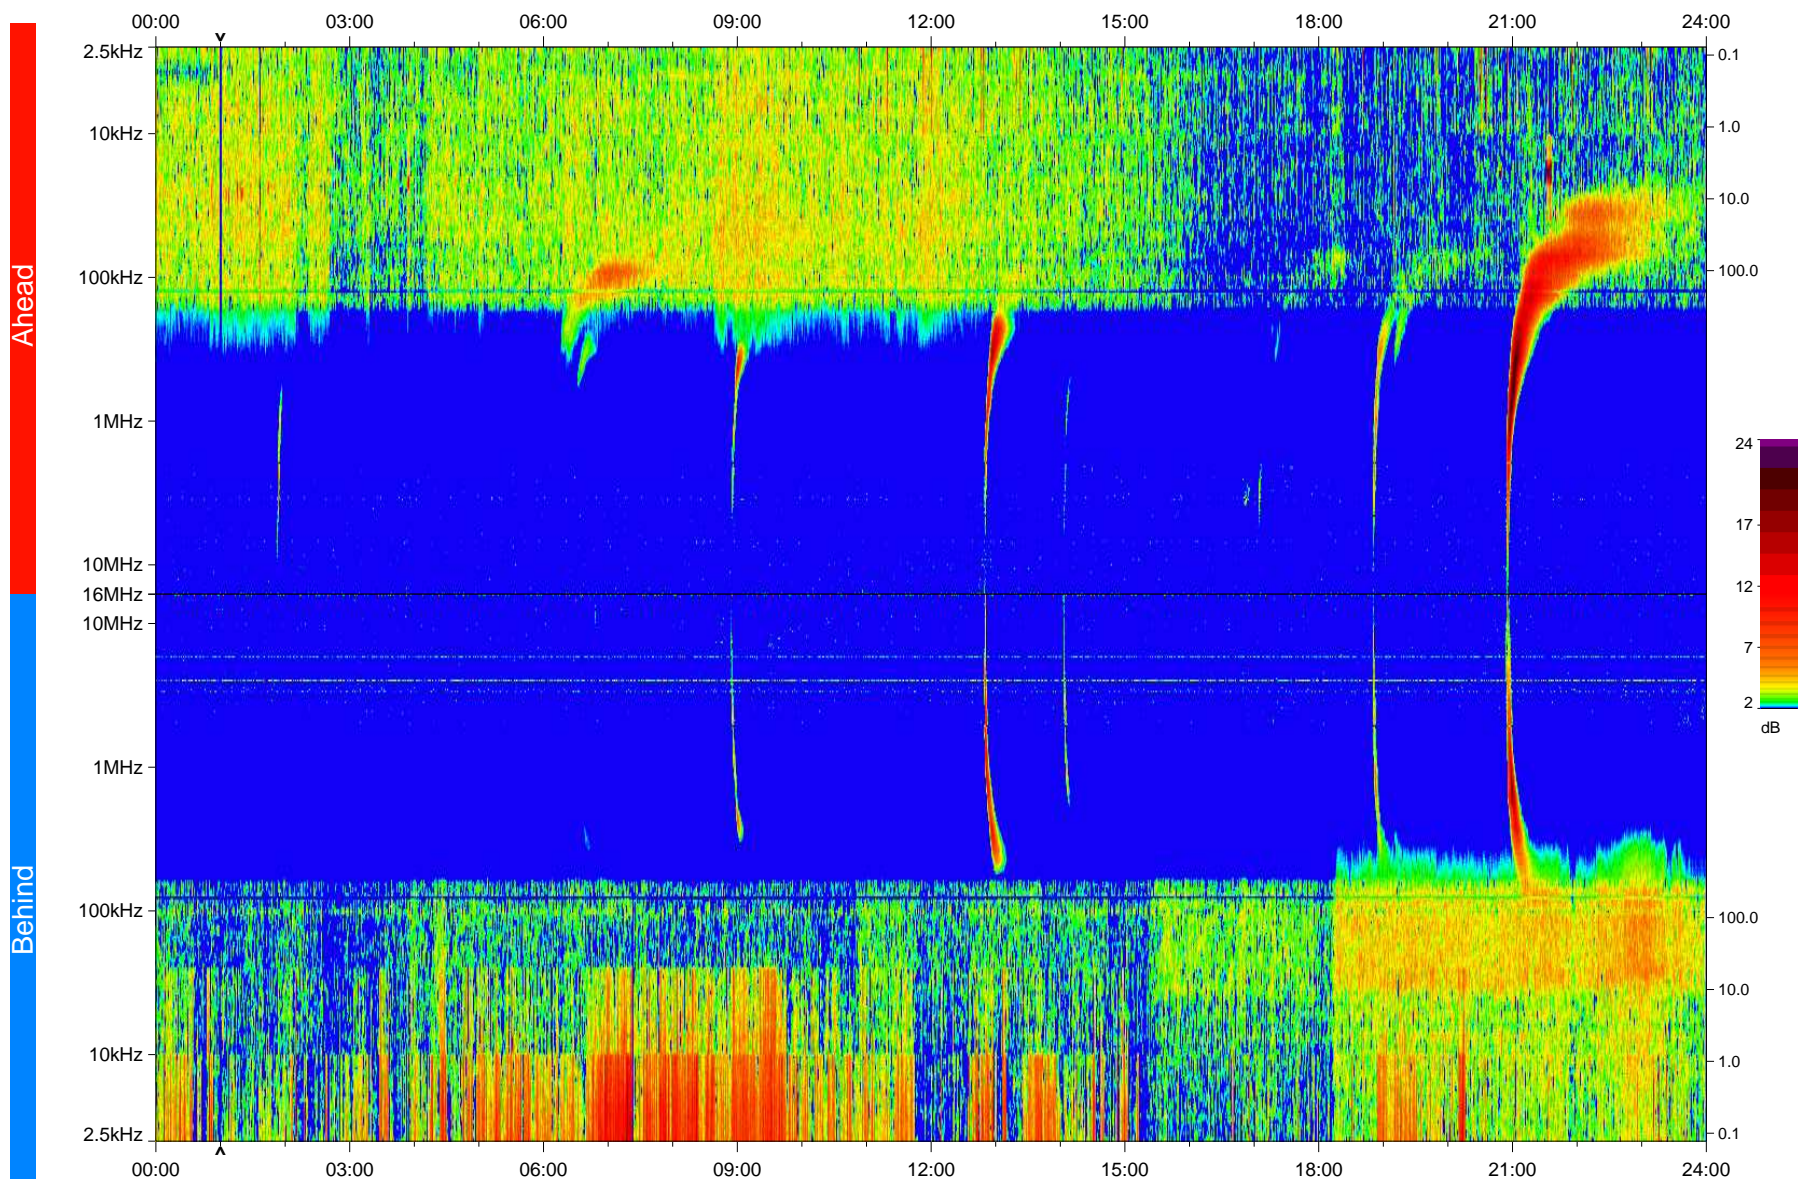

STEREO/WAVES Daily Summary - 23-Mar-2010 (DOY 082)

Ahead source file: swaves_ahead_2010_082_1_04.fin
Ahead PSE Angle: 66.7°

Behind PSE Angle: -71.4°
Behind source file: swaves_behind_2010_082_1_04.fin

Time (UTC)

file: stereo_swaves_daily-summary_color_20100323_v04
made by: space.umn.edu on macOS with IDL 8.8.2 on 2022-10-16 04:57:03, with TMLib V945 / dynspec V311