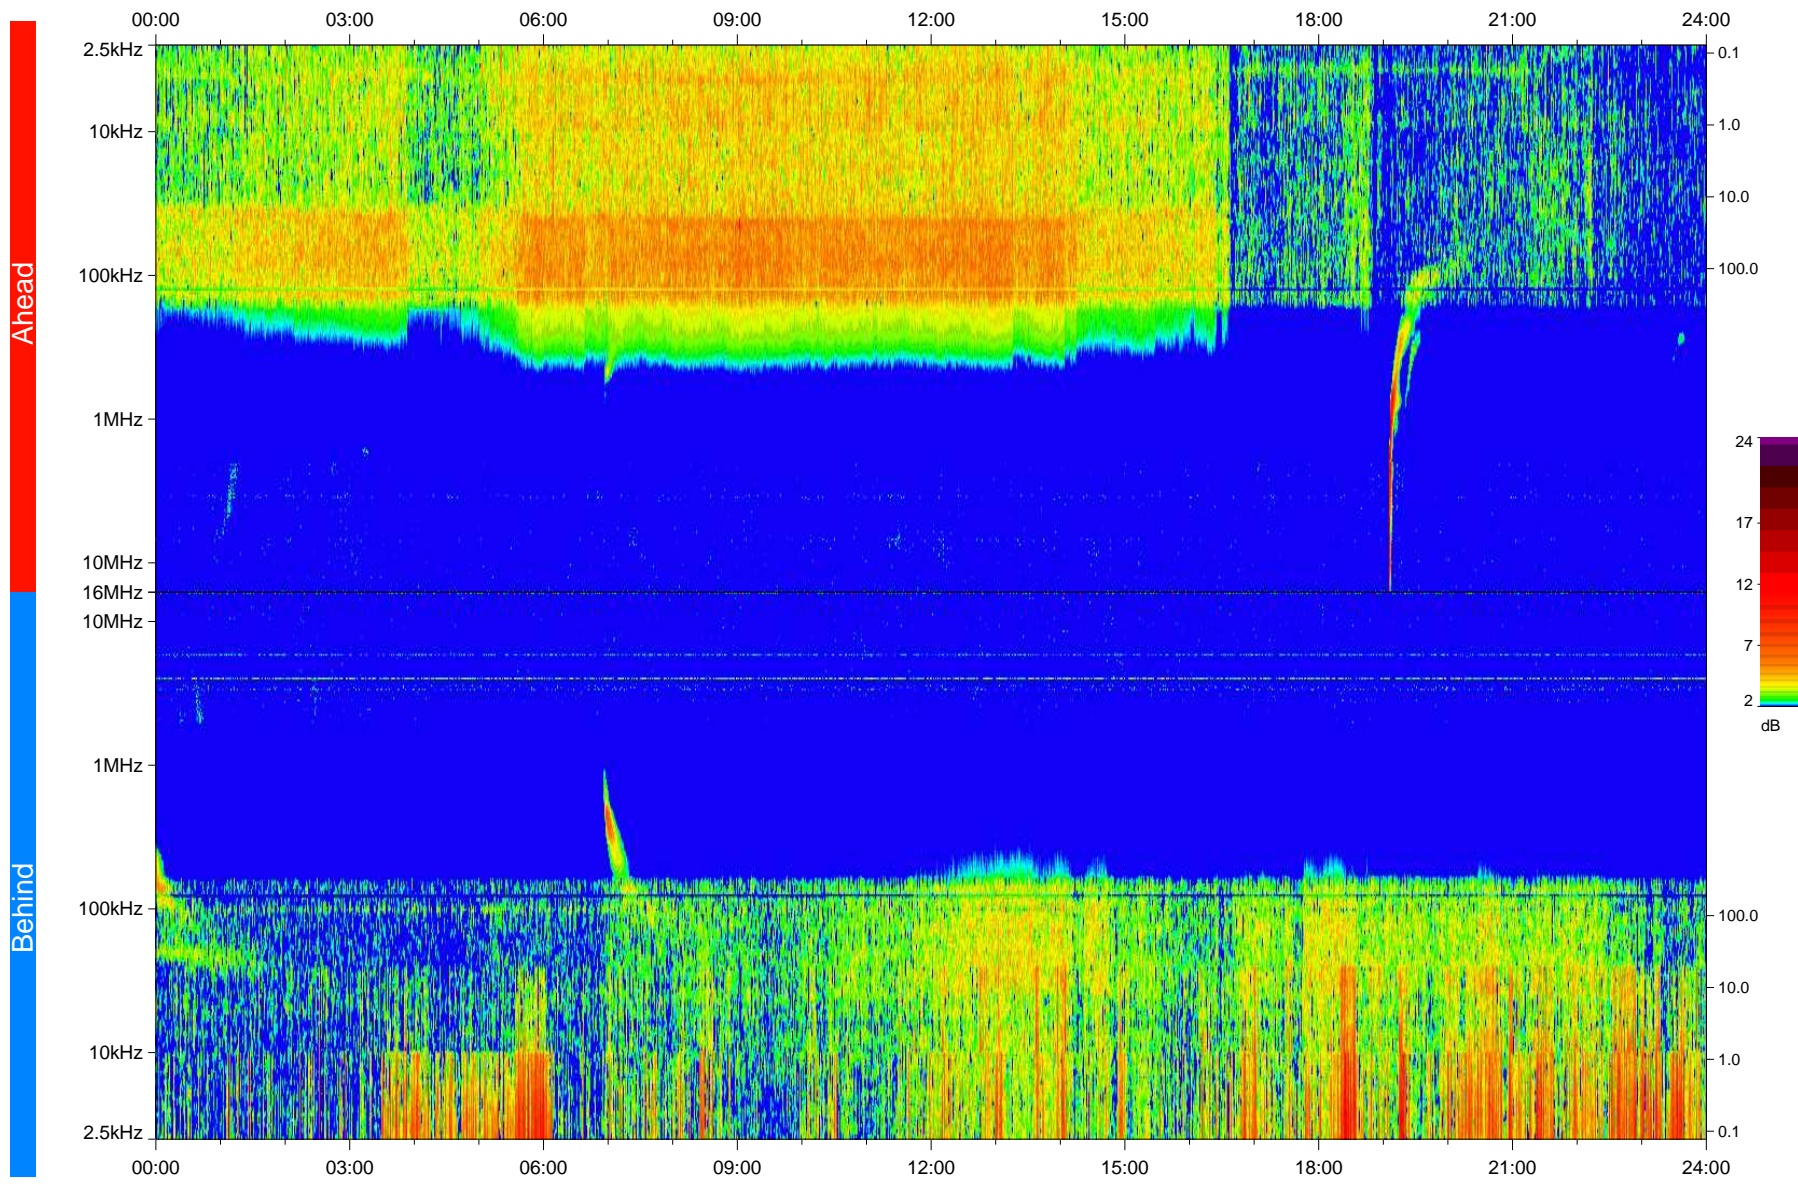

# STEREO/WAVES Daily Summary - 22-Mar-2010 (DOY 081)

Ahead source file: swaves\_ahead\_2010\_081\_1\_04.fin  
Ahead PSE Angle: 66.6°

Behind PSE Angle: -71.4°  
Behind source file: swaves\_behind\_2010\_081\_1\_04.fin

Time (UTC)

file: stereo\_swaves\_daily-summary\_color\_20100322\_v04  
made by: space.umn.edu on macOS with IDL 8.8.2 on 2022-10-16 04:54:12, with TLib V945 / dynspec V311