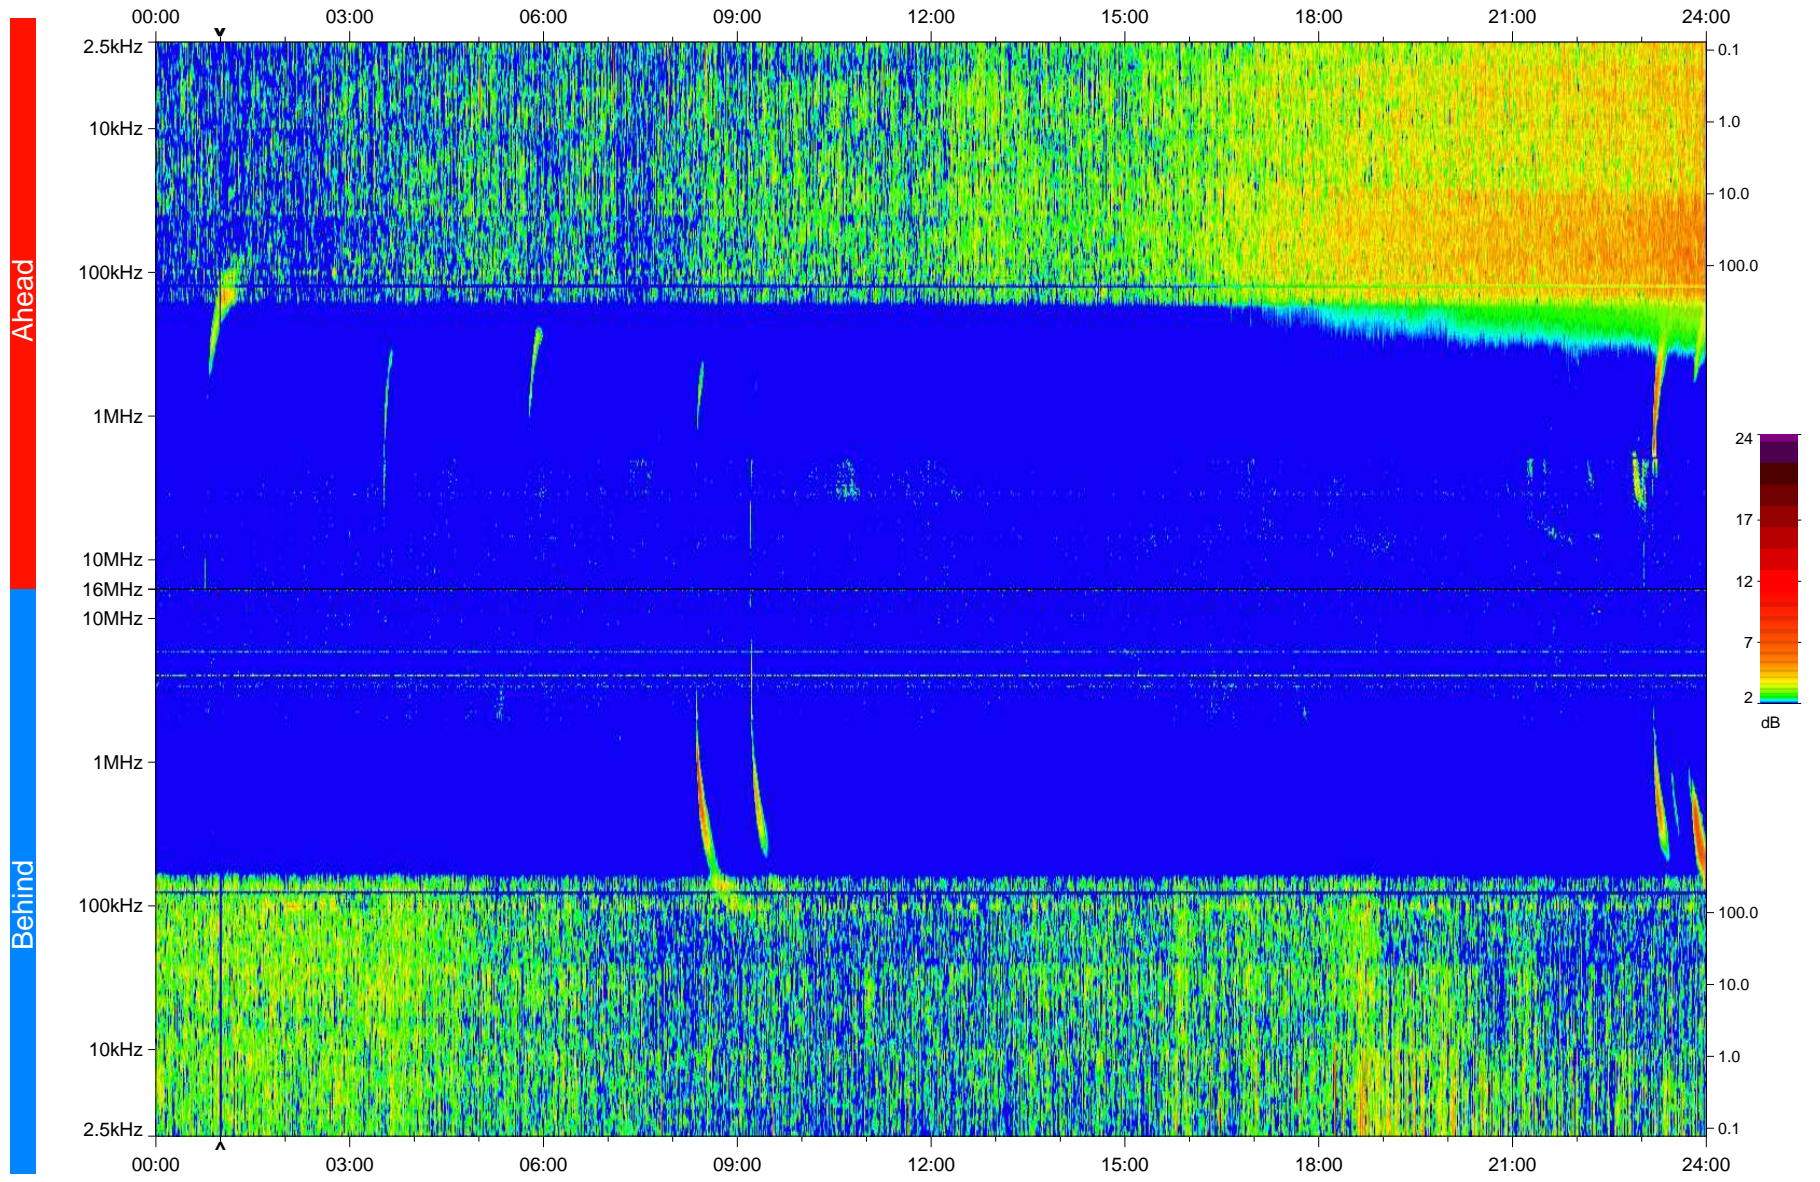

# STEREO/WAVES Daily Summary - 21-Mar-2010 (DOY 080)

Ahead source file: swaves\_ahead\_2010\_080\_1\_04.fin  
Ahead PSE Angle: 66.6°

Behind PSE Angle: -71.4°  
Behind source file: swaves\_behind\_2010\_080\_1\_04.fin

Time (UTC)

file: stereo\_swaves\_daily-summary\_color\_20100321\_v04  
made by: space.umn.edu on macOS with IDL 8.8.2 on 2022-10-16 04:51:23, with TLib V945 / dynspec V311