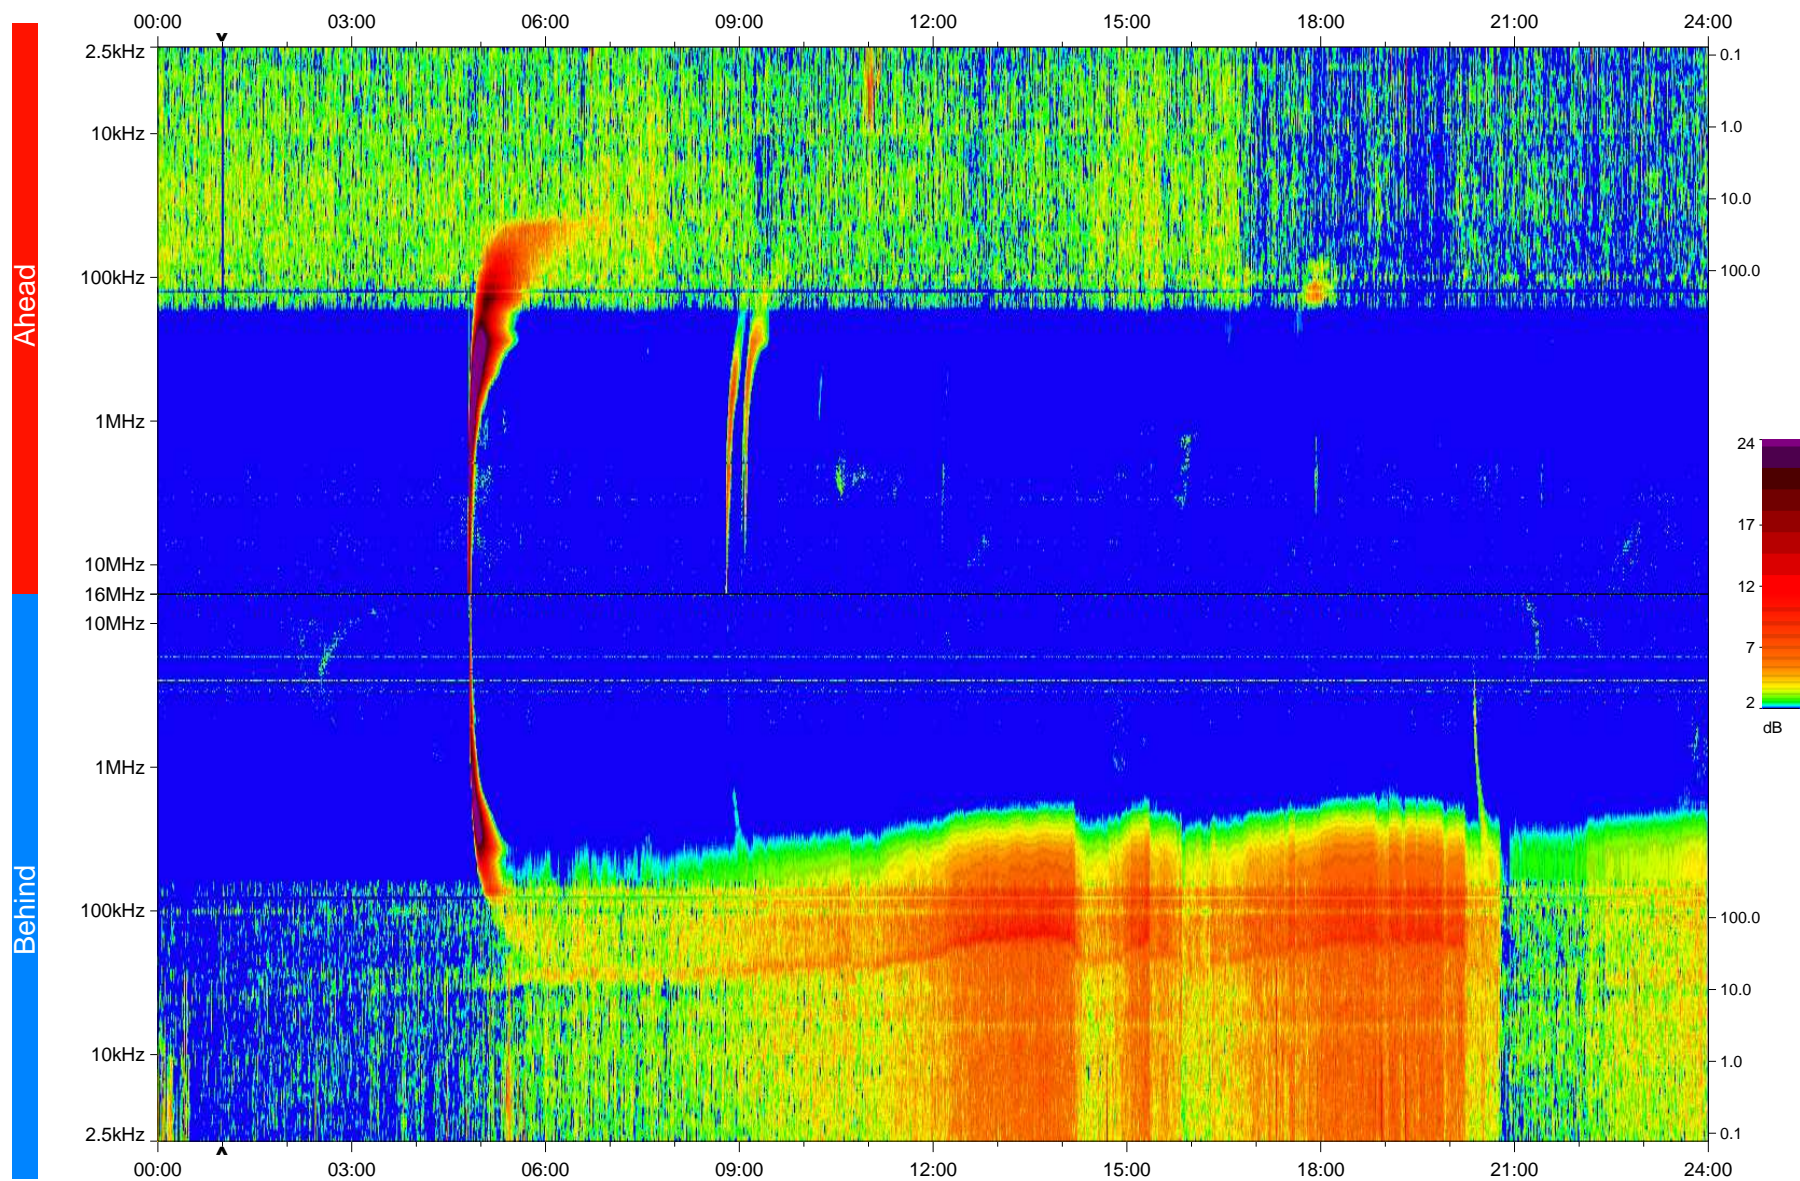

# STEREO/WAVES Daily Summary - 19-Mar-2010 (DOY 078)

Ahead source file: swaves\_ahead\_2010\_078\_1\_04.fin  
Ahead PSE Angle: 66.5°

Behind PSE Angle: -71.4°  
Behind source file: swaves\_behind\_2010\_078\_1\_04.fin

Time (UTC)

file: stereo\_swaves\_daily-summary\_color\_20100319\_v04  
made by: space.umn.edu on macOS with IDL 8.8.2 on 2022-10-16 04:45:44, with TLib V945 / dynspec V311