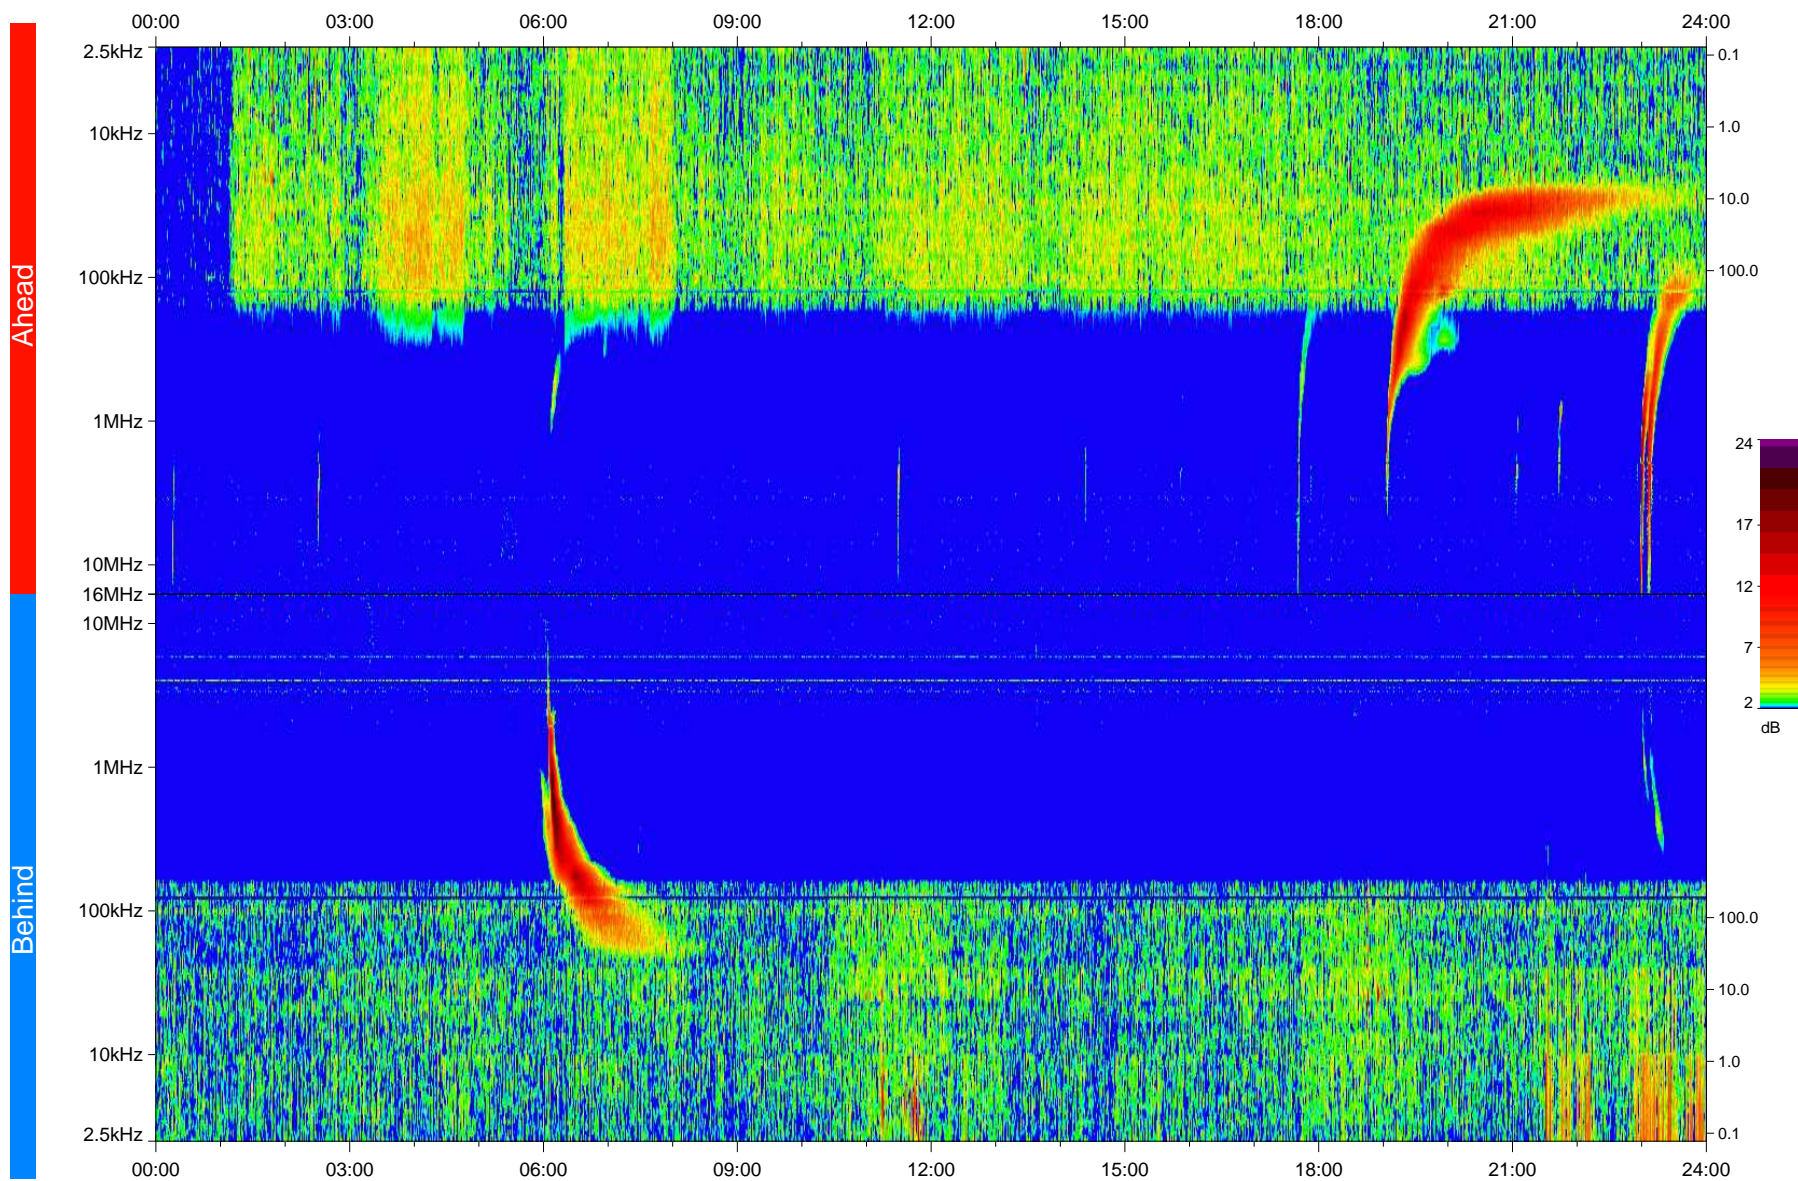

STEREO/WAVES Daily Summary - 18-Mar-2010 (DOY 077)

Ahead source file: swaves_ahead_2010_077_1_04.fin
Ahead PSE Angle: 66.4°

Behind PSE Angle: -71.4°
Behind source file: swaves_behind_2010_077_1_04.fin

Time (UTC)

file: stereo_swaves_daily-summary_color_20100318_v04
made by: space.umn.edu on macOS with IDL 8.8.2 on 2022-10-16 04:42:53, with TLib V945 / dynspec V311