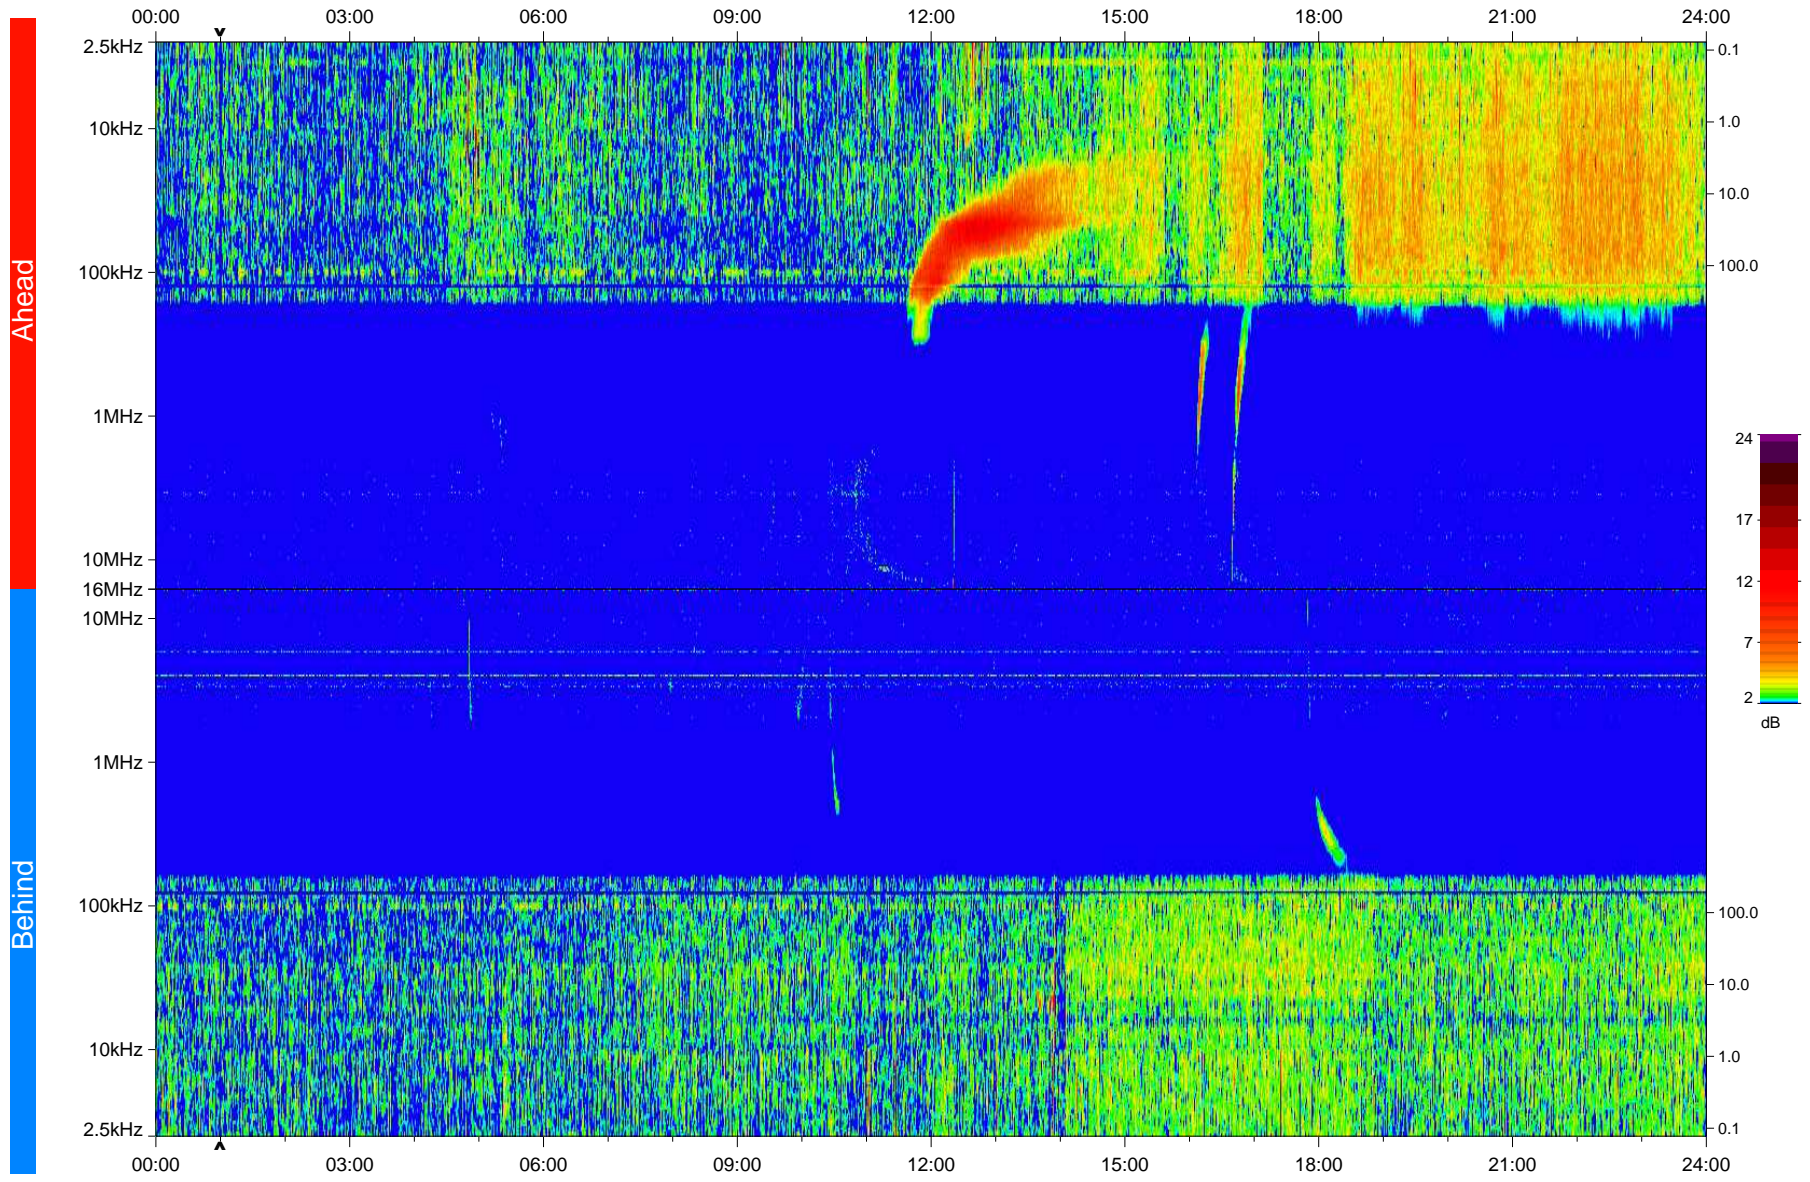

# STEREO/WAVES Daily Summary - 17-Mar-2010 (DOY 076)

Ahead source file: swaves\_ahead\_2010\_076\_1\_05.fin  
Ahead PSE Angle: 66.4°

Behind PSE Angle: -71.4°  
Behind source file: swaves\_behind\_2010\_076\_1\_04.fin

Time (UTC)

file: stereo\_swaves\_daily-summary\_color\_20100317\_v04  
made by: space.umn.edu on macOS with IDL 8.8.2 on 2022-10-16 04:40:01, with TLib V945 / dynspec V311