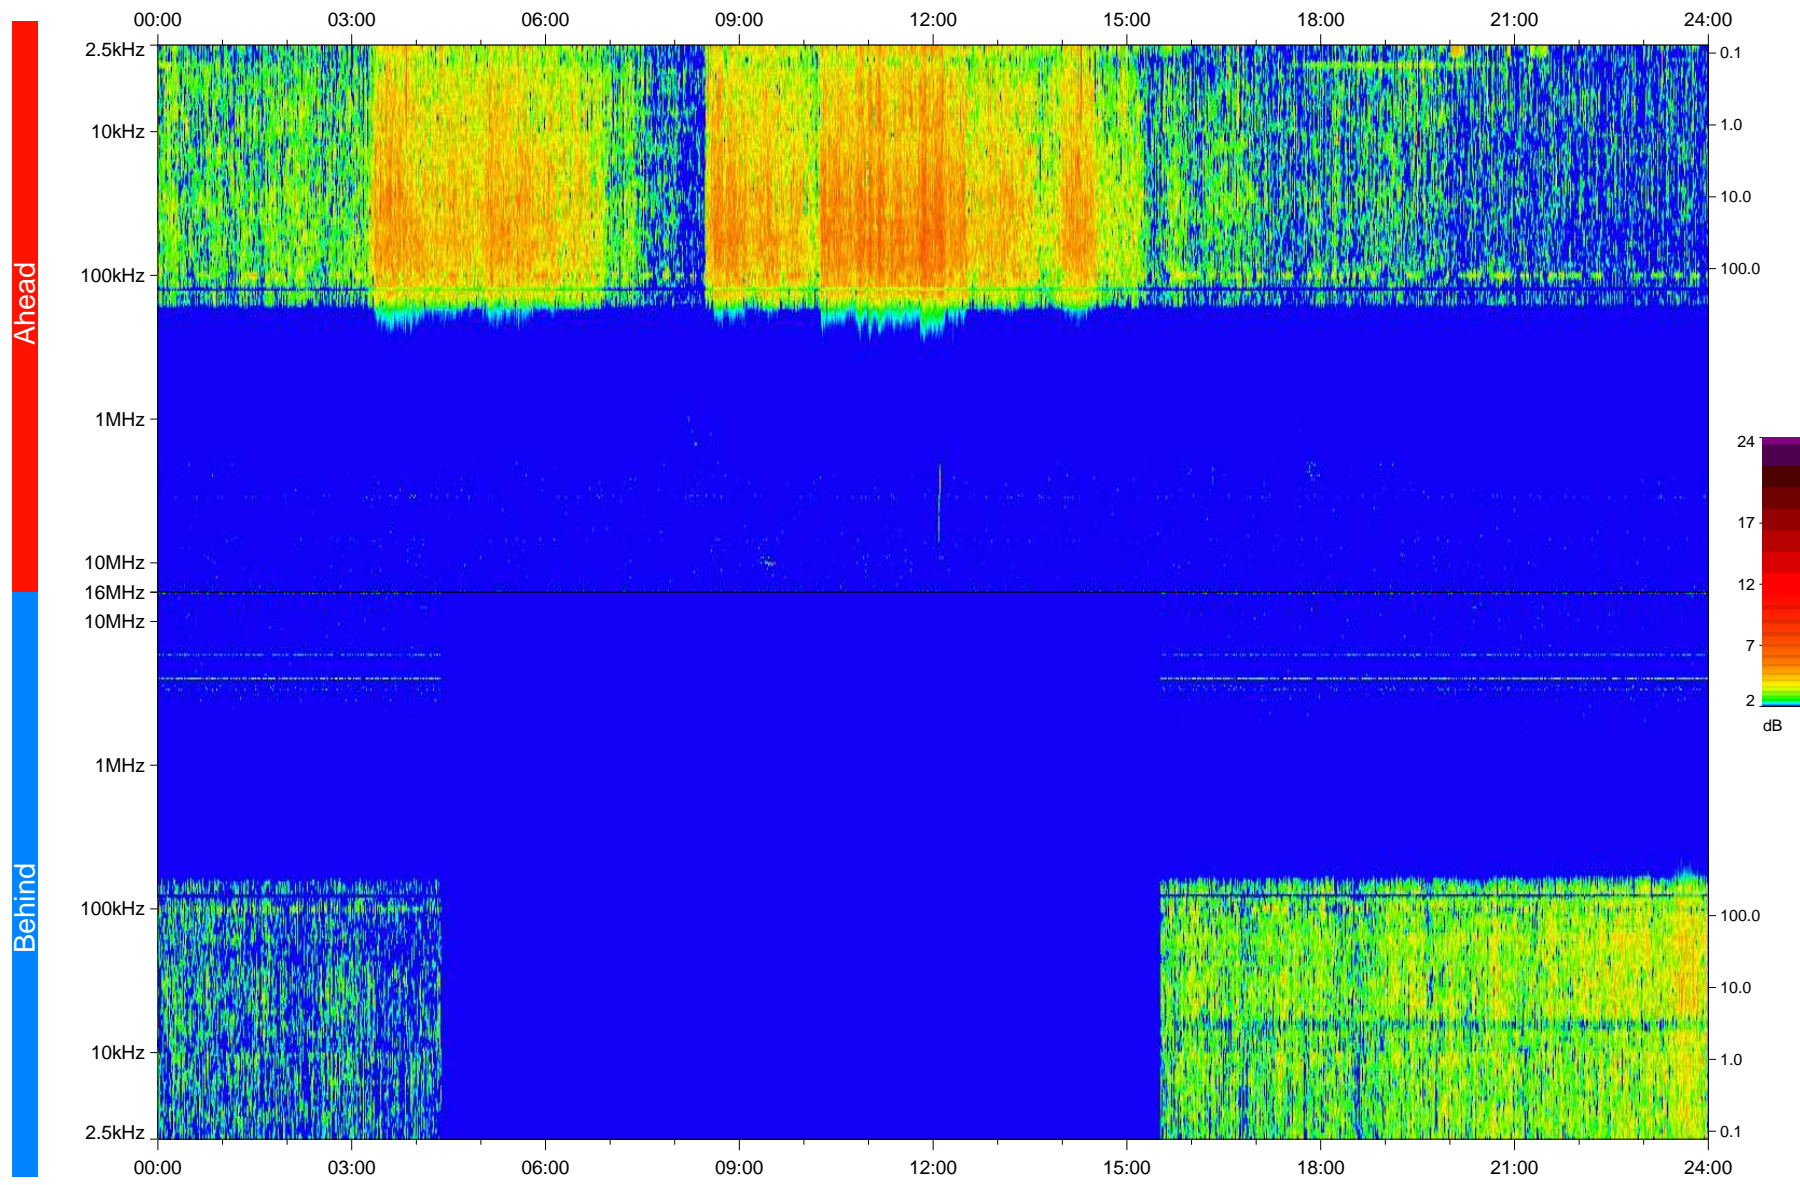

STEREO/WAVES Daily Summary - 16-Mar-2010 (DOY 075)

Ahead source file: swaves_ahead_2010_075_1_05.fin
Ahead PSE Angle: 66.3°

Behind PSE Angle: -71.5°
Behind source file: swaves_behind_2010_075_1_04.fin

Time (UTC)

file: stereo_swaves_daily-summary_color_20100316_v04
made by: space.umn.edu on macOS with IDL 8.8.2 on 2022-10-16 04:37:18, with TLib V945 / dynspec V311