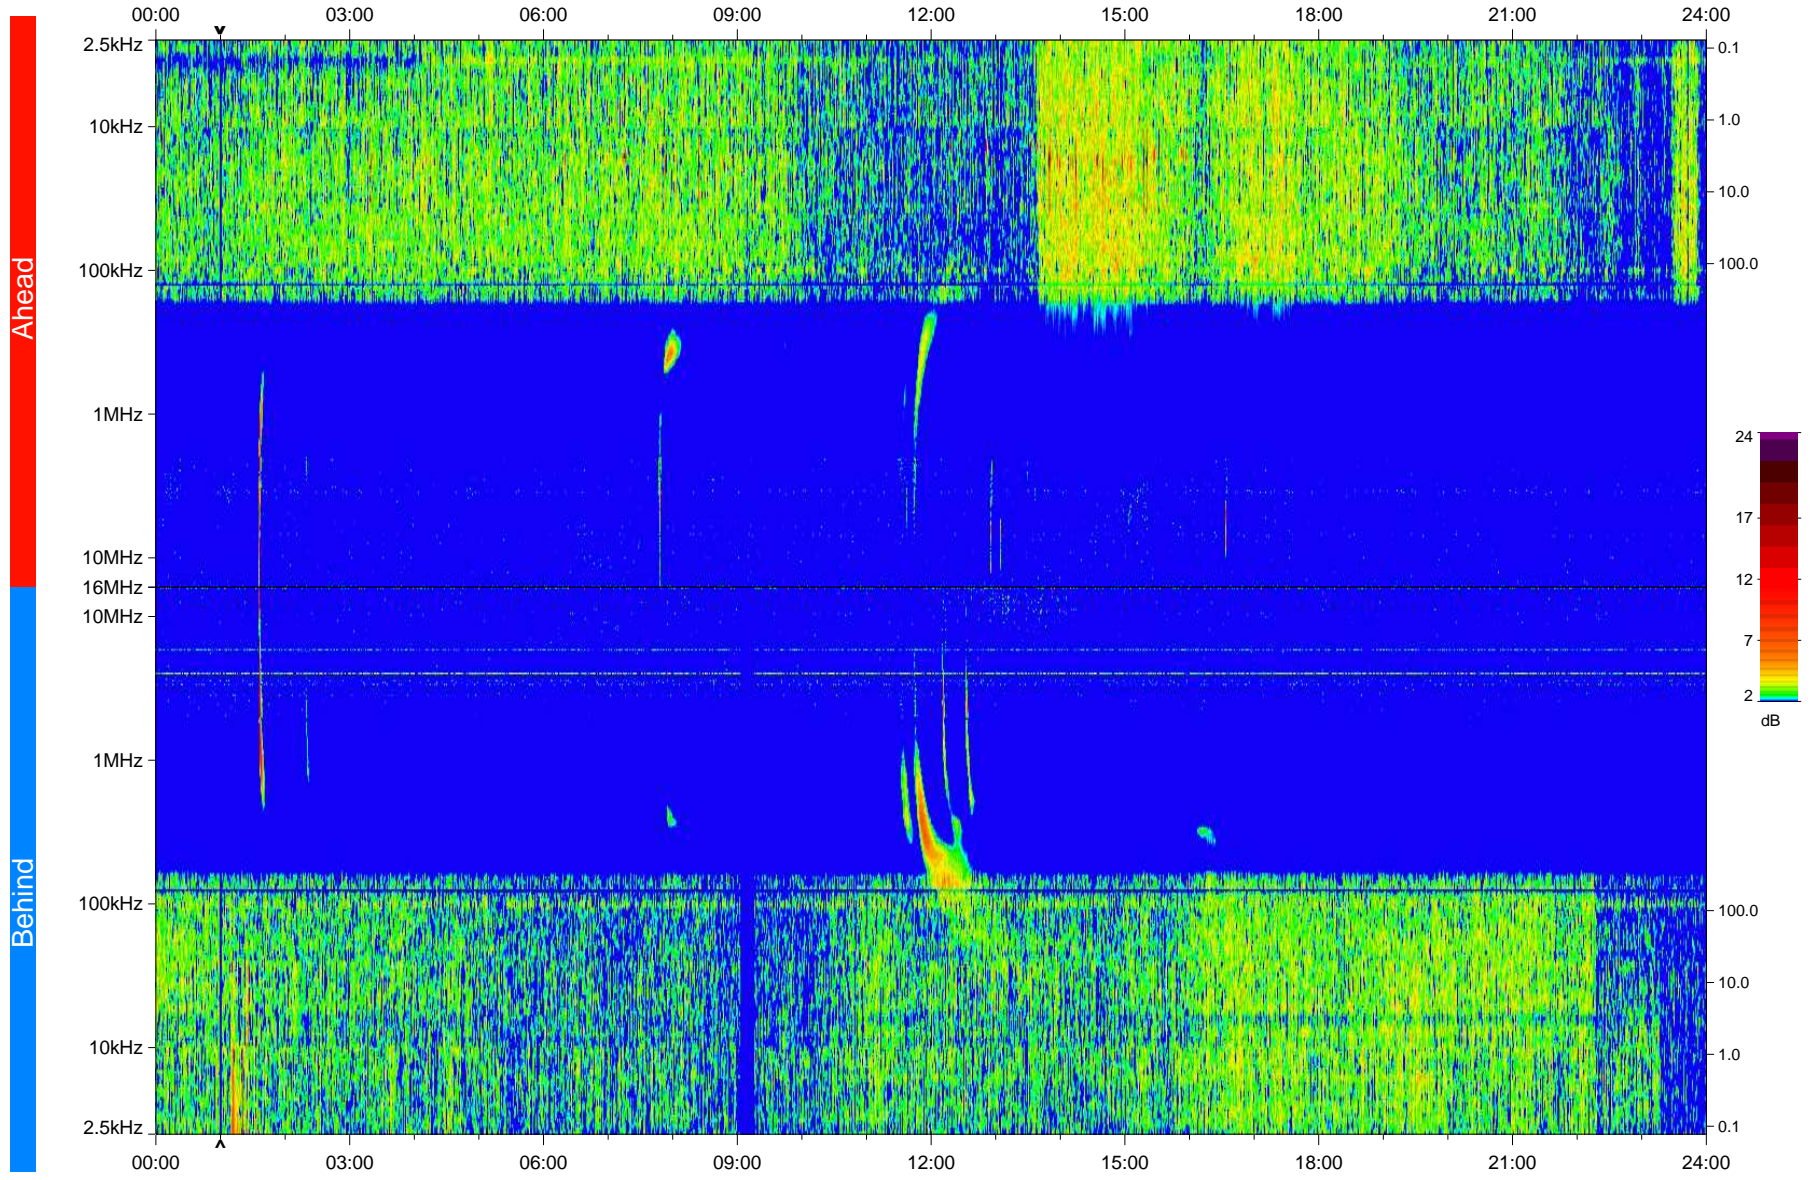

STEREO/WAVES Daily Summary - 15-Mar-2010 (DOY 074)

Ahead source file: swaves_ahead_2010_074_1_05.fin
Ahead PSE Angle: 66.3°

Behind PSE Angle: -71.5°
Behind source file: swaves_behind_2010_074_1_04.fin

Time (UTC)

file: stereo_swaves_daily-summary_color_20100315_v04
made by: space.umn.edu on macOS with IDL 8.8.2 on 2022-10-16 04:34:52, with TLib V945 / dynspec V311