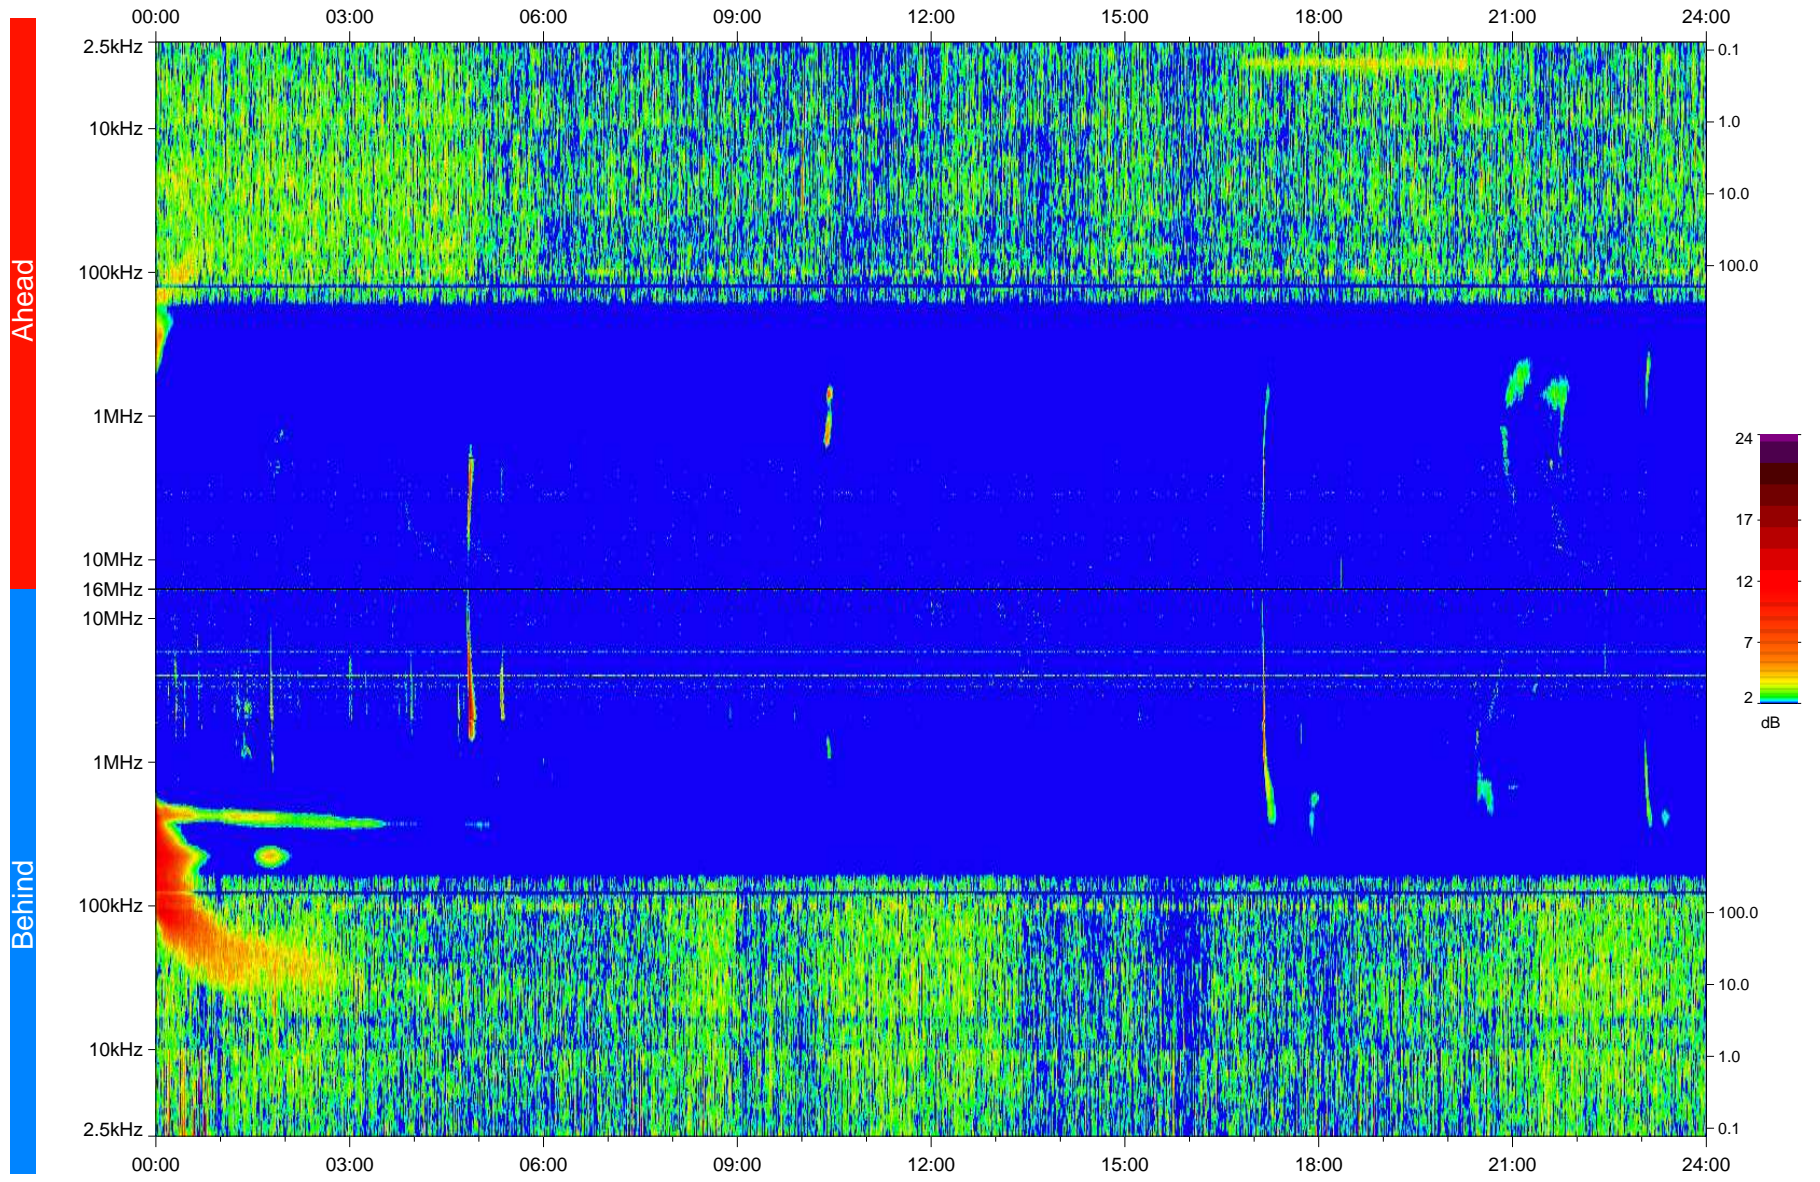

STEREO/WAVES Daily Summary - 14-Mar-2010 (DOY 073)

Ahead source file: swaves_ahead_2010_073_1_05.fin
Ahead PSE Angle: 66.2°

Behind PSE Angle: -71.5°
Behind source file: swaves_behind_2010_073_1_04.fin

Time (UTC)

file: stereo_swaves_daily-summary_color_20100314_v04
made by: space.umn.edu on macOS with IDL 8.8.2 on 2022-10-16 04:32:02, with TLib V945 / dynspec V311