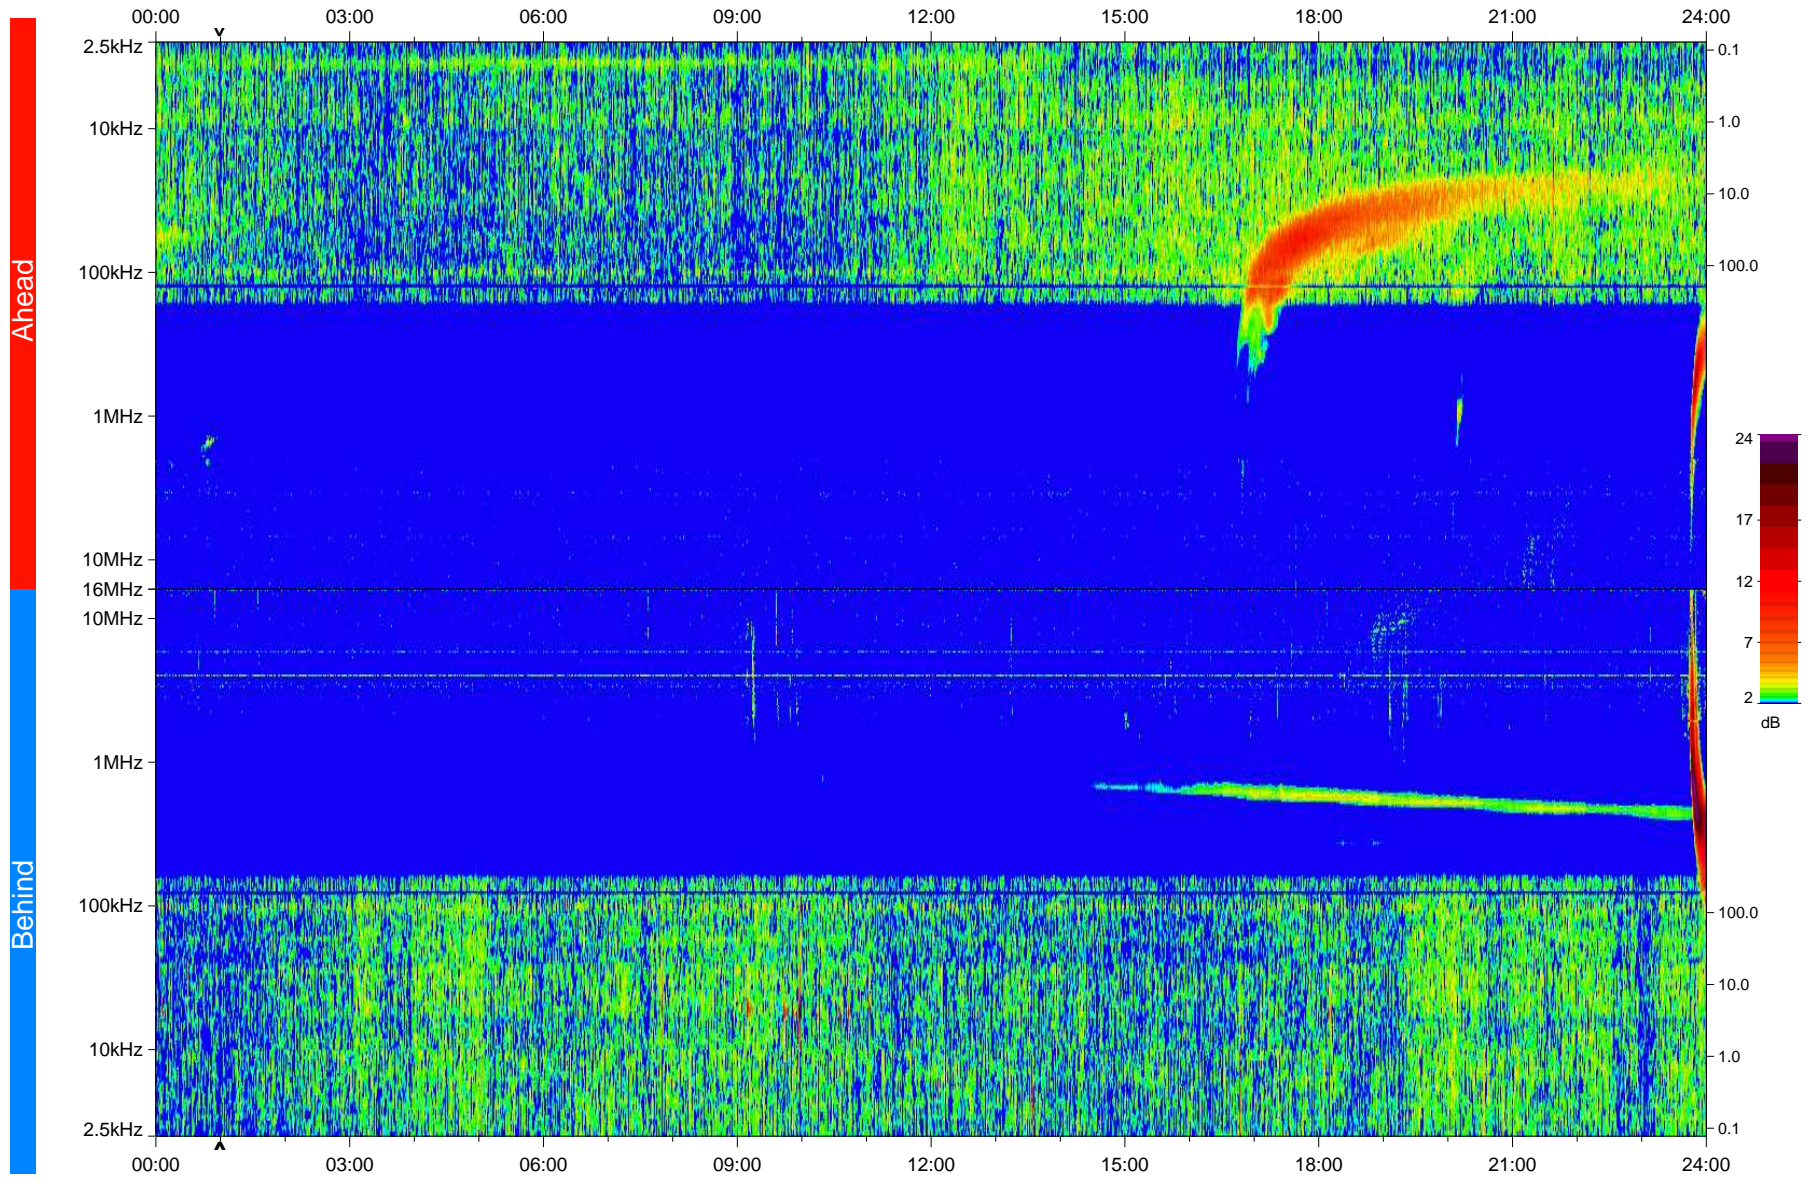

STEREO/WAVES Daily Summary - 13-Mar-2010 (DOY 072)

Ahead source file: swaves_ahead_2010_072_1_04.fin
Ahead PSE Angle: 66.2°

Behind PSE Angle: -71.5°
Behind source file: swaves_behind_2010_072_1_04.fin

Time (UTC)

file: stereo_swaves_daily-summary_color_20100313_v04
made by: space.umn.edu on macOS with IDL 8.8.2 on 2022-10-16 04:29:11, with TLib V945 / dynspec V311