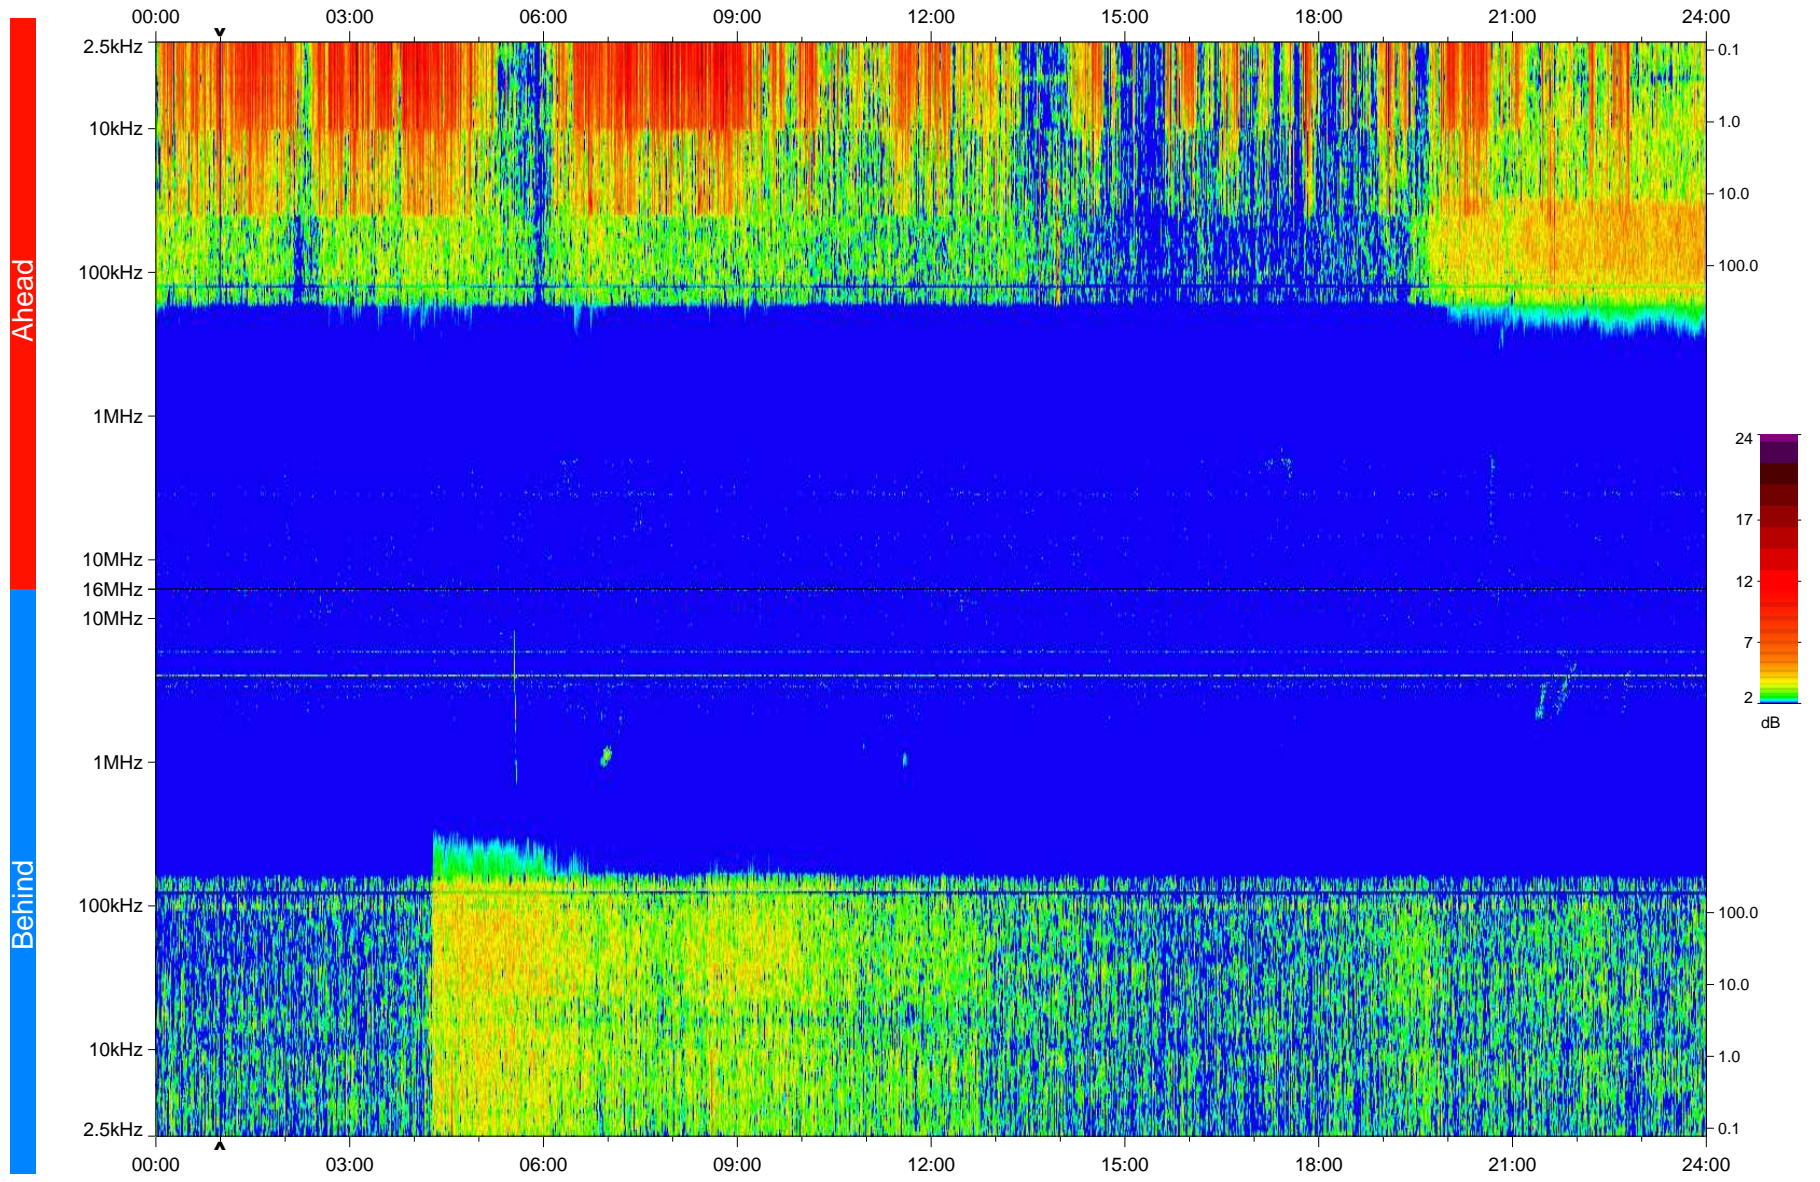

# STEREO/WAVES Daily Summary - 09-Mar-2010 (DOY 068)

Ahead source file: swaves\_ahead\_2010\_068\_1\_04.fin  
Ahead PSE Angle: 66.0°

Behind PSE Angle: -71.5°  
Behind source file: swaves\_behind\_2010\_068\_1\_04.fin

Time (UTC)

file: stereo\_swaves\_daily-summary\_color\_20100309\_v04  
made by: space.umn.edu on macOS with IDL 8.8.2 on 2022-10-16 04:18:07, with TLib V945 / dynspec V311