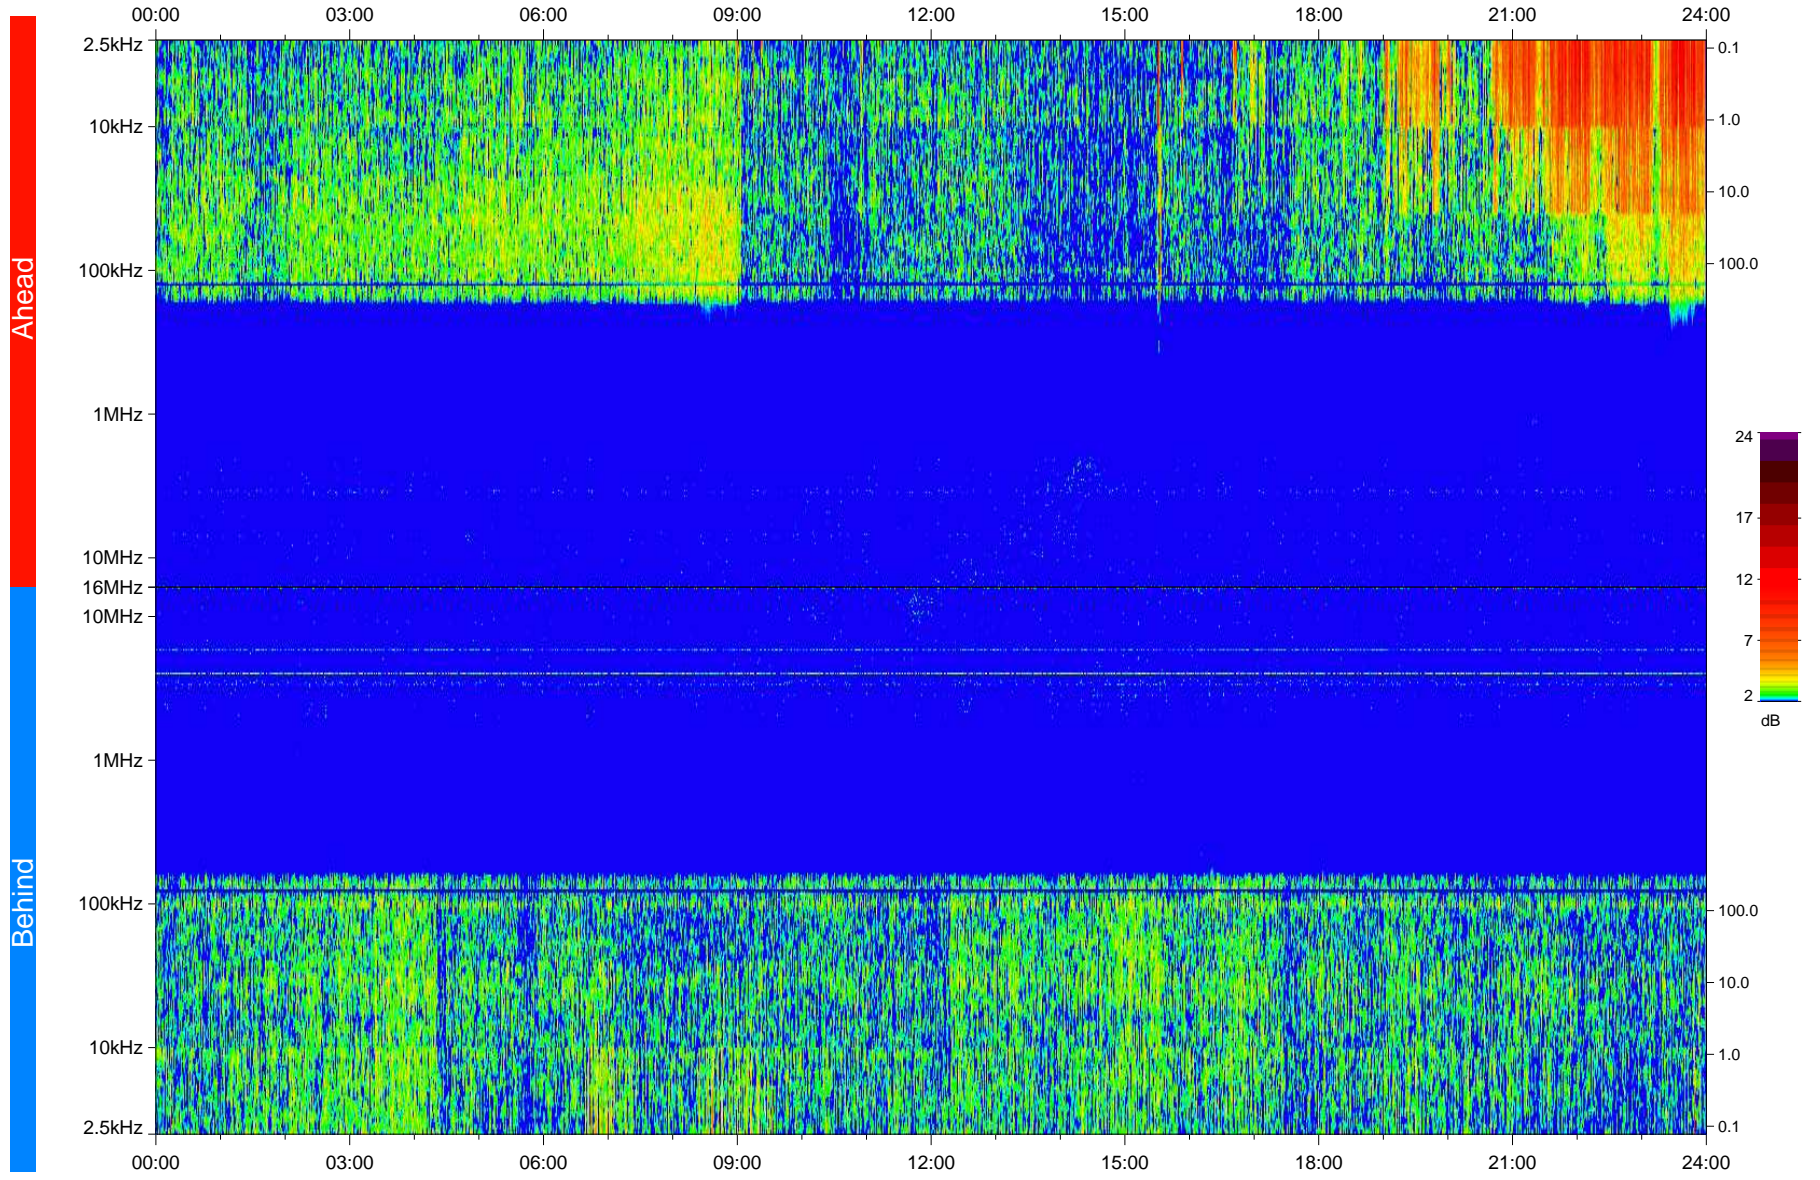

STEREO/WAVES Daily Summary - 08-Mar-2010 (DOY 067)

Ahead source file: swaves_ahead_2010_067_1_04.fin
Ahead PSE Angle: 65.9°

Behind PSE Angle: -71.4°
Behind source file: swaves_behind_2010_067_1_04.fin

Time (UTC)

file: stereo_swaves_daily-summary_color_20100308_v04
made by: space.umn.edu on macOS with IDL 8.8.2 on 2022-10-16 04:15:17, with TLib V945 / dynspec V311