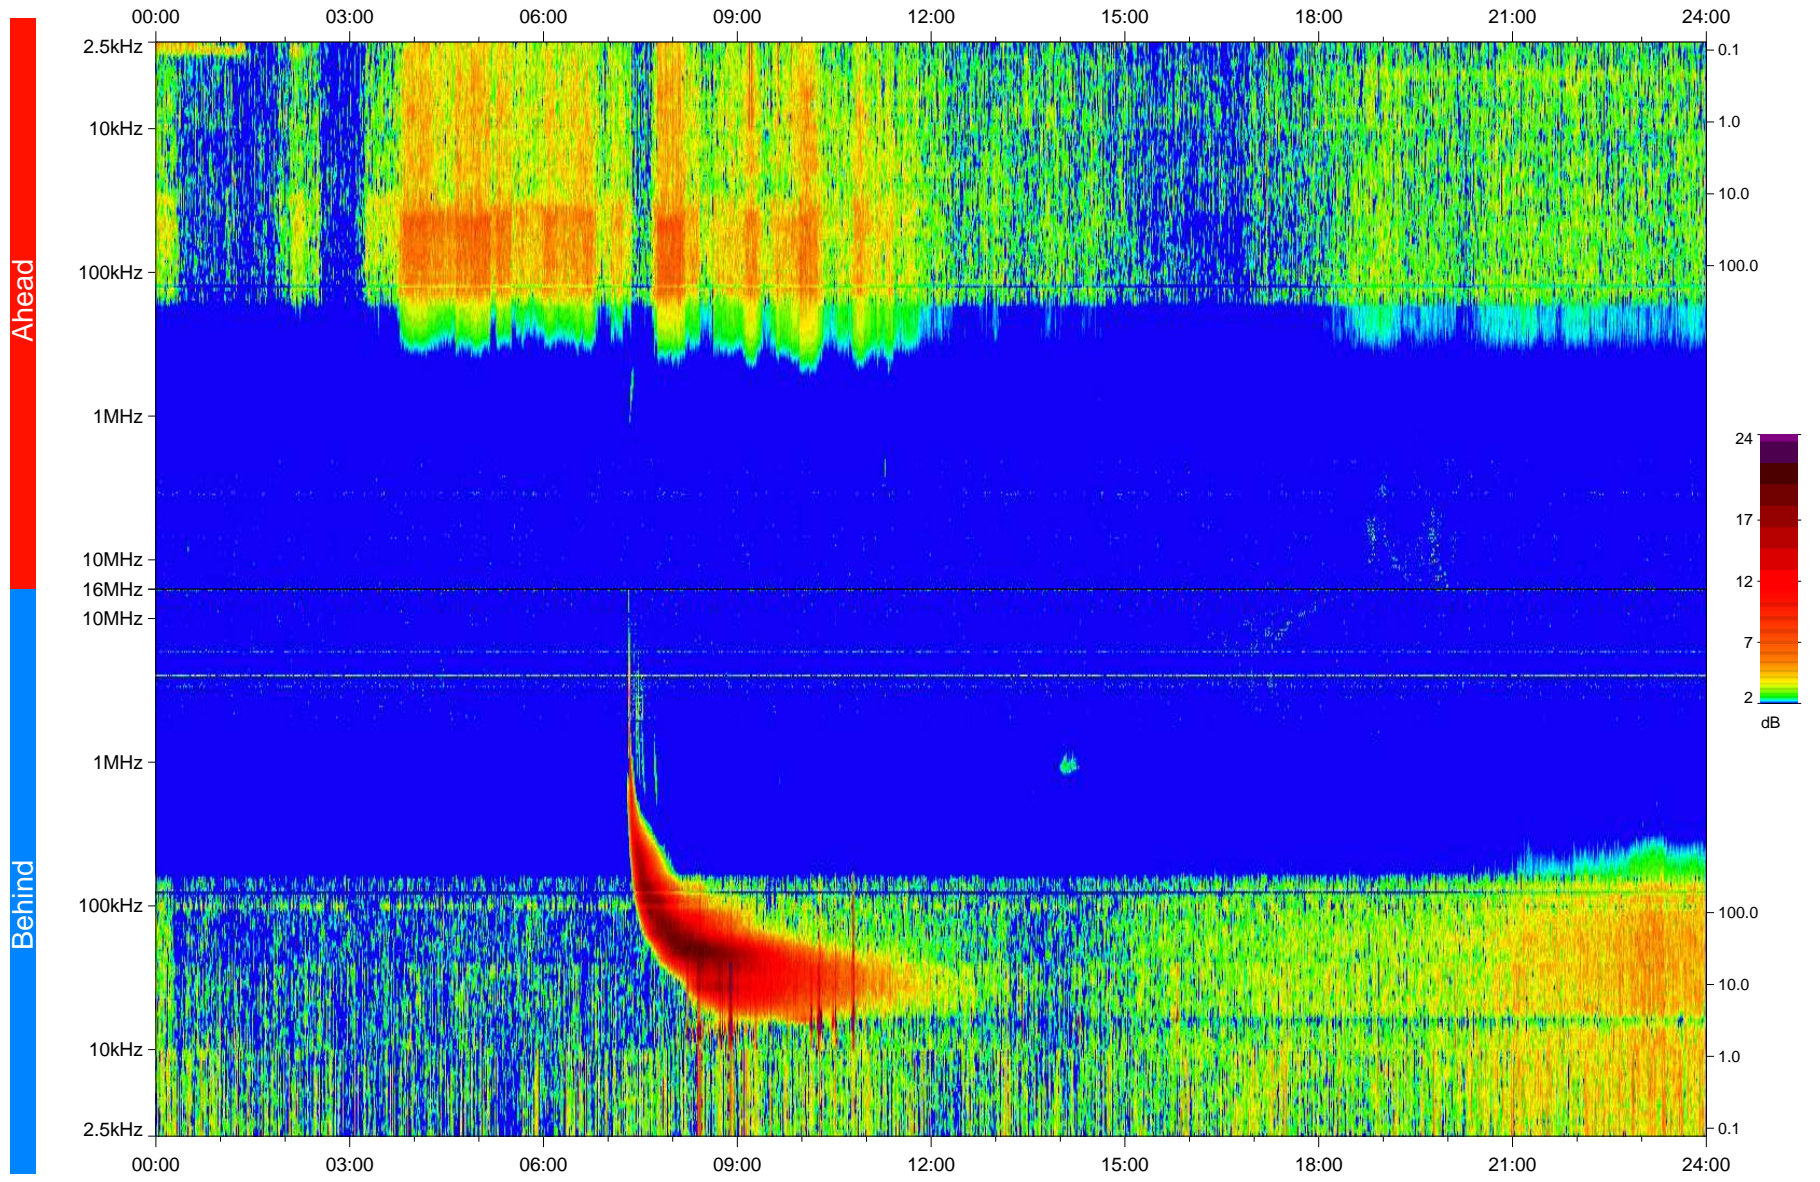

STEREO/WAVES Daily Summary - 06-Mar-2010 (DOY 065)

Ahead source file: swaves_ahead_2010_065_1_04.fin
Ahead PSE Angle: 65.8°

Behind PSE Angle: -71.4°
Behind source file: swaves_behind_2010_065_1_04.fin

Time (UTC)

file: stereo_swaves_daily-summary_color_20100306_v04
made by: space.umn.edu on macOS with IDL 8.8.2 on 2022-10-16 04:09:38, with TLib V945 / dynspec V311