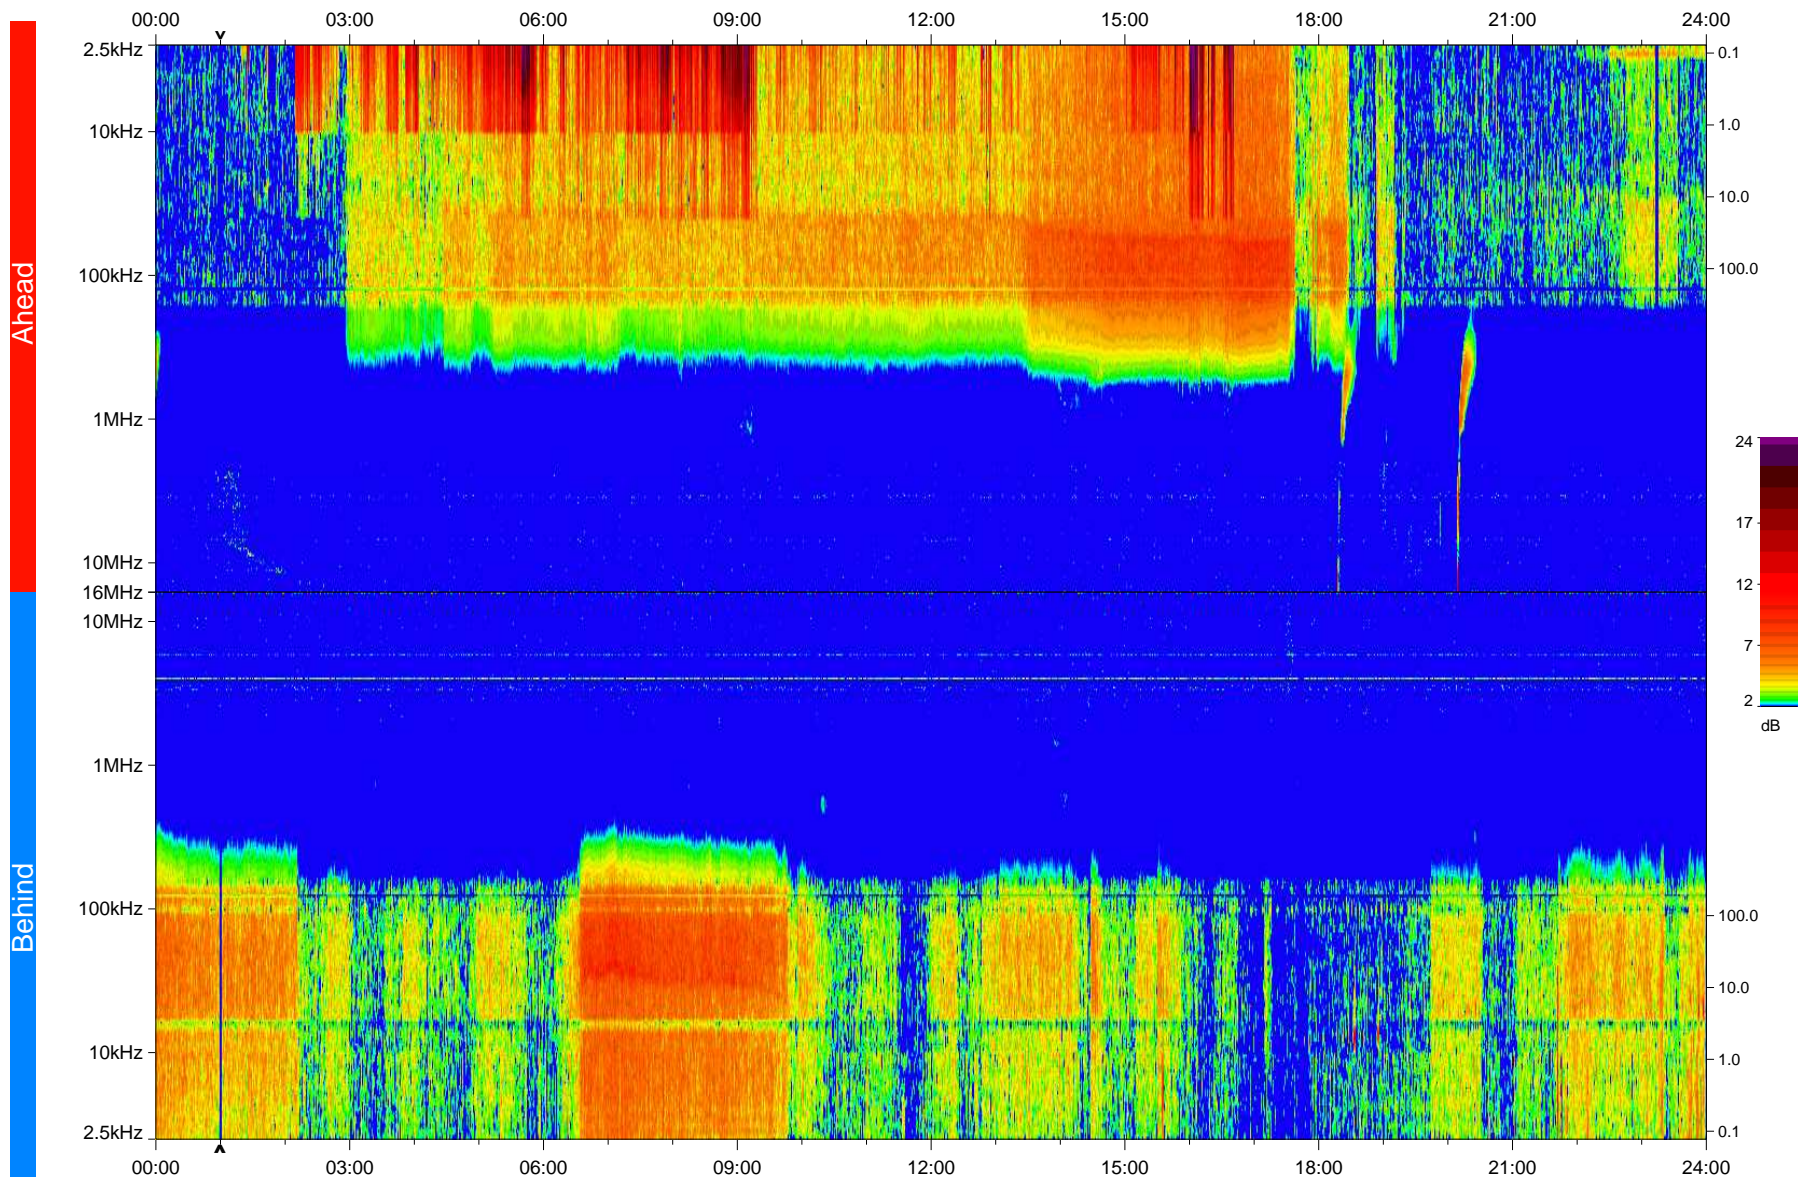

STEREO/WAVES Daily Summary - 05-Mar-2010 (DOY 064)

Ahead source file: swaves_ahead_2010_064_1_04.fin
Ahead PSE Angle: 65.8°

Behind PSE Angle: -71.4°
Behind source file: swaves_behind_2010_064_1_04.fin

Time (UTC)

file: stereo_swaves_daily-summary_color_20100305_v04
made by: space.umn.edu on macOS with IDL 8.8.2 on 2022-10-16 04:06:45, with TLib V945 / dynspec V311