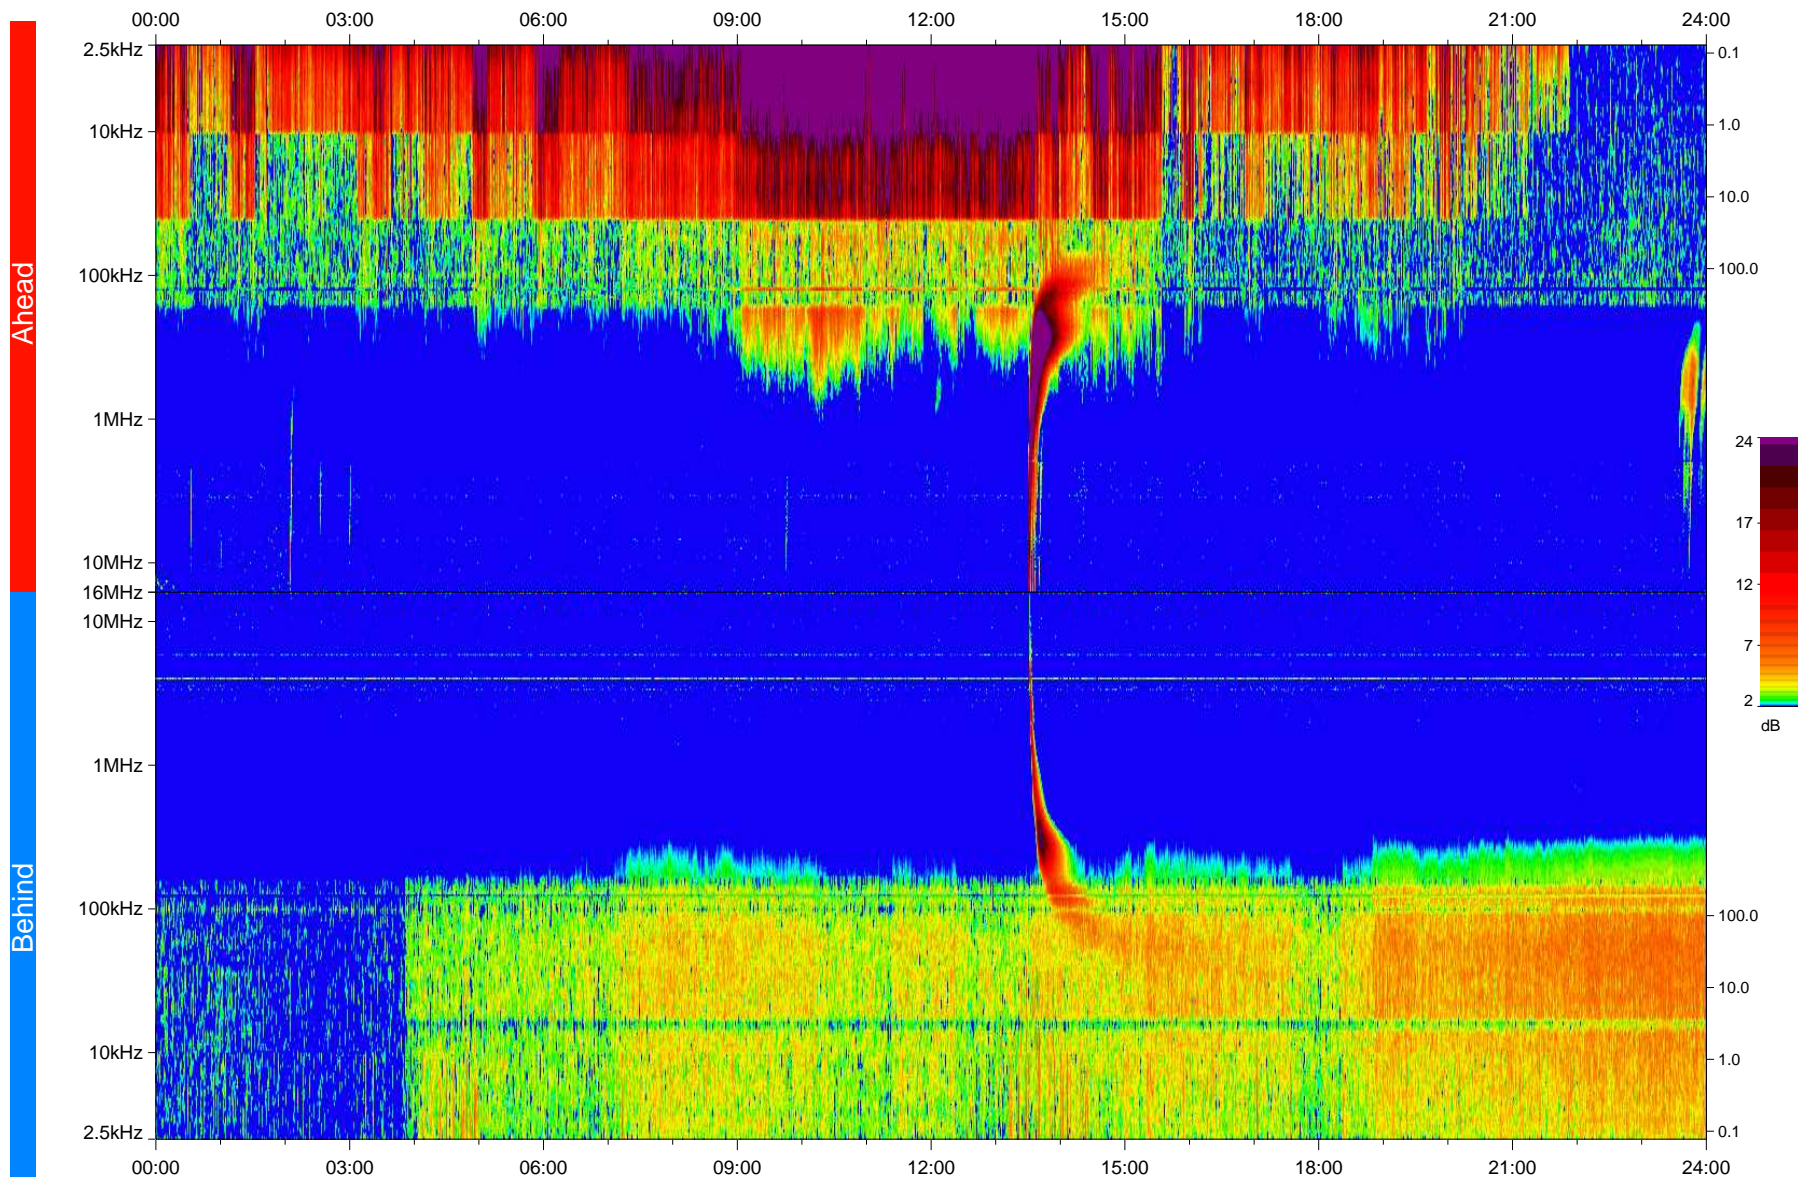

STEREO/WAVES Daily Summary - 04-Mar-2010 (DOY 063)

Ahead source file: swaves_ahead_2010_063_1_04.fin
Ahead PSE Angle: 65.7°

Behind PSE Angle: -71.4°
Behind source file: swaves_behind_2010_063_1_04.fin

Time (UTC)

file: stereo_swaves_daily-summary_color_20100304_v04
made by: space.umn.edu on macOS with IDL 8.8.2 on 2022-10-16 04:03:55, with TLib V945 / dynspec V311