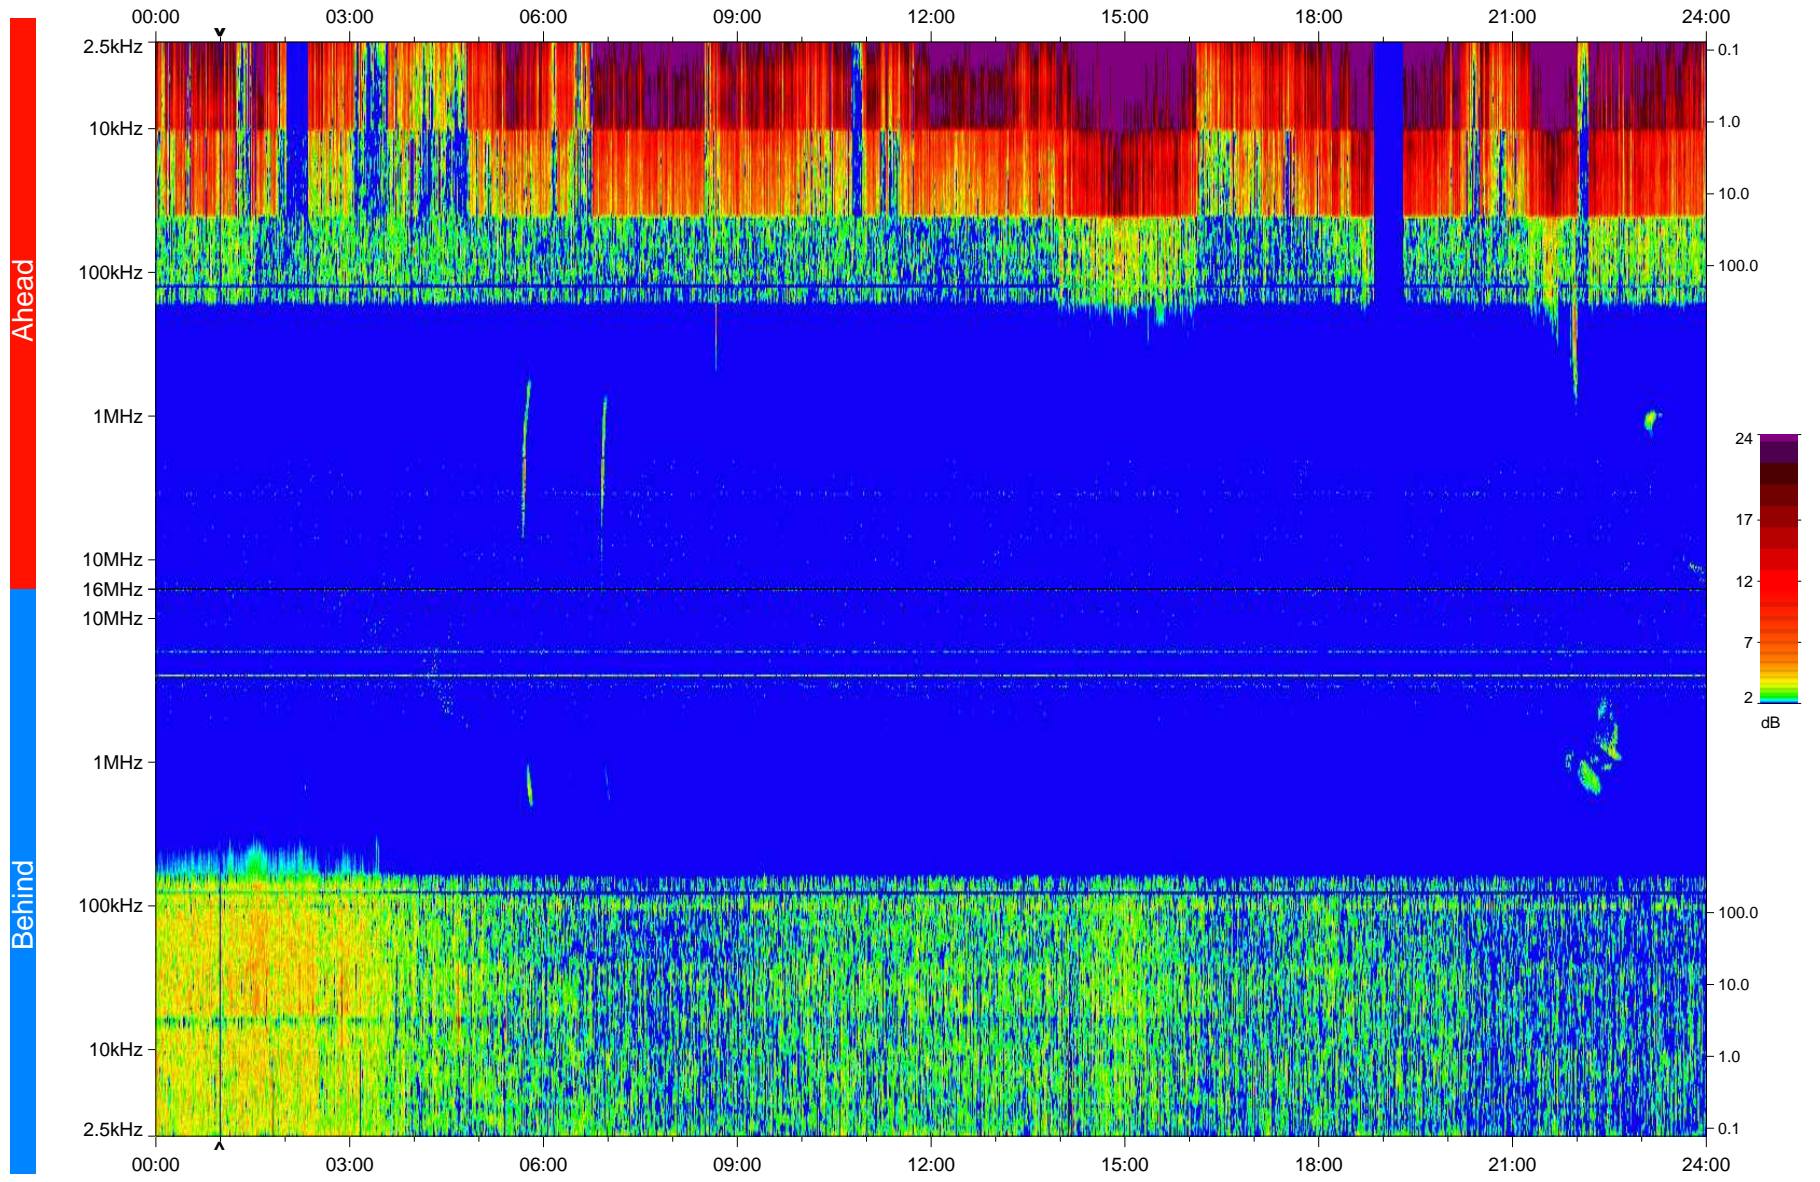

STEREO/WAVES Daily Summary - 03-Mar-2010 (DOY 062)

Ahead source file: swaves_ahead_2010_062_1_04.fin
Ahead PSE Angle: 65.7°

Behind PSE Angle: -71.4°
Behind source file: swaves_behind_2010_062_1_04.fin

Time (UTC)

file: stereo_swaves_daily-summary_color_20100303_v04
made by: space.umn.edu on macOS with IDL 8.8.2 on 2022-10-16 04:01:02, with TLib V945 / dynspec V311