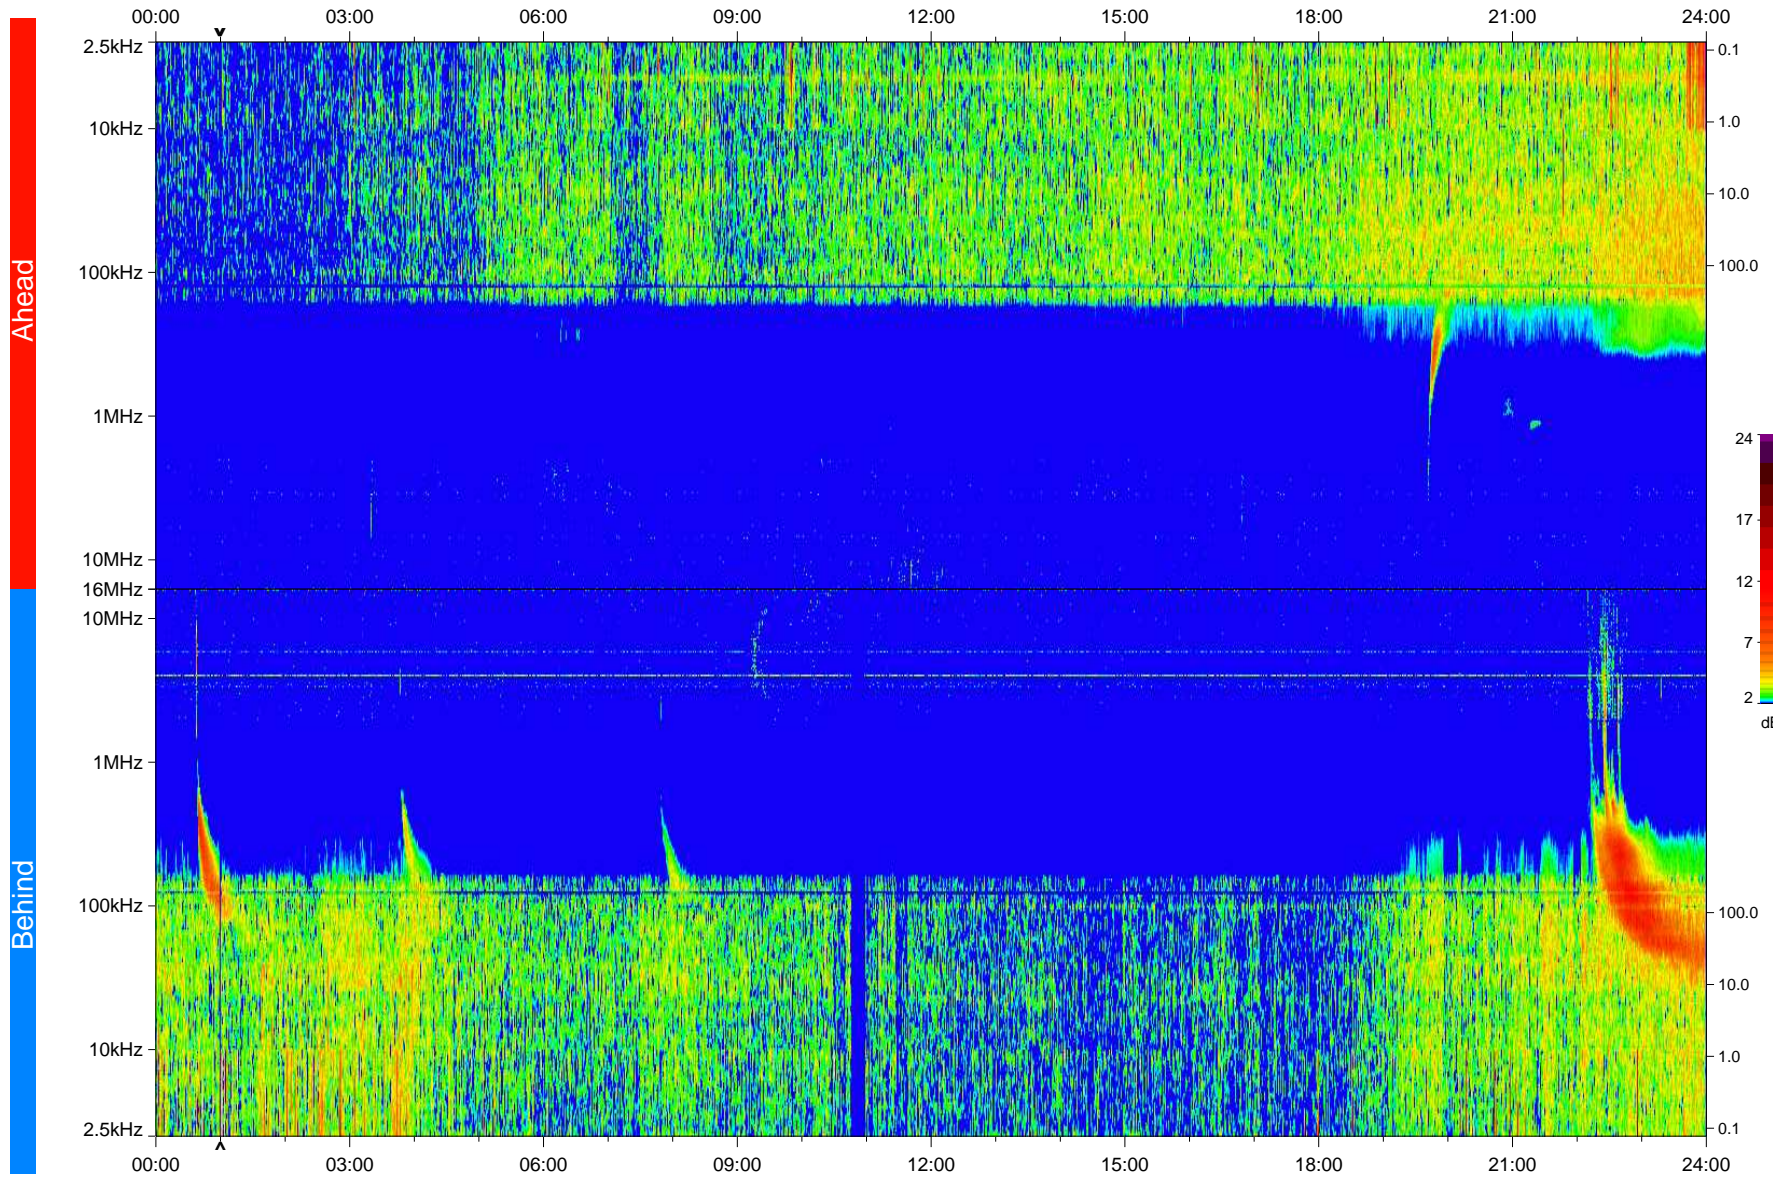

# STEREO/WAVES Daily Summary - 01-Mar-2010 (DOY 060)

Ahead source file: swaves\_ahead\_2010\_060\_1\_04.fin  
Ahead PSE Angle: 65.6°

Behind PSE Angle: -71.4°  
Behind source file: swaves\_behind\_2010\_060\_1\_04.fin

Time (UTC)

file: stereo\_swaves\_daily-summary\_color\_20100301\_v04  
made by: space.umn.edu on macOS with IDL 8.8.2 on 2022-10-16 03:55:23, with TLib V945 / dynspec V311