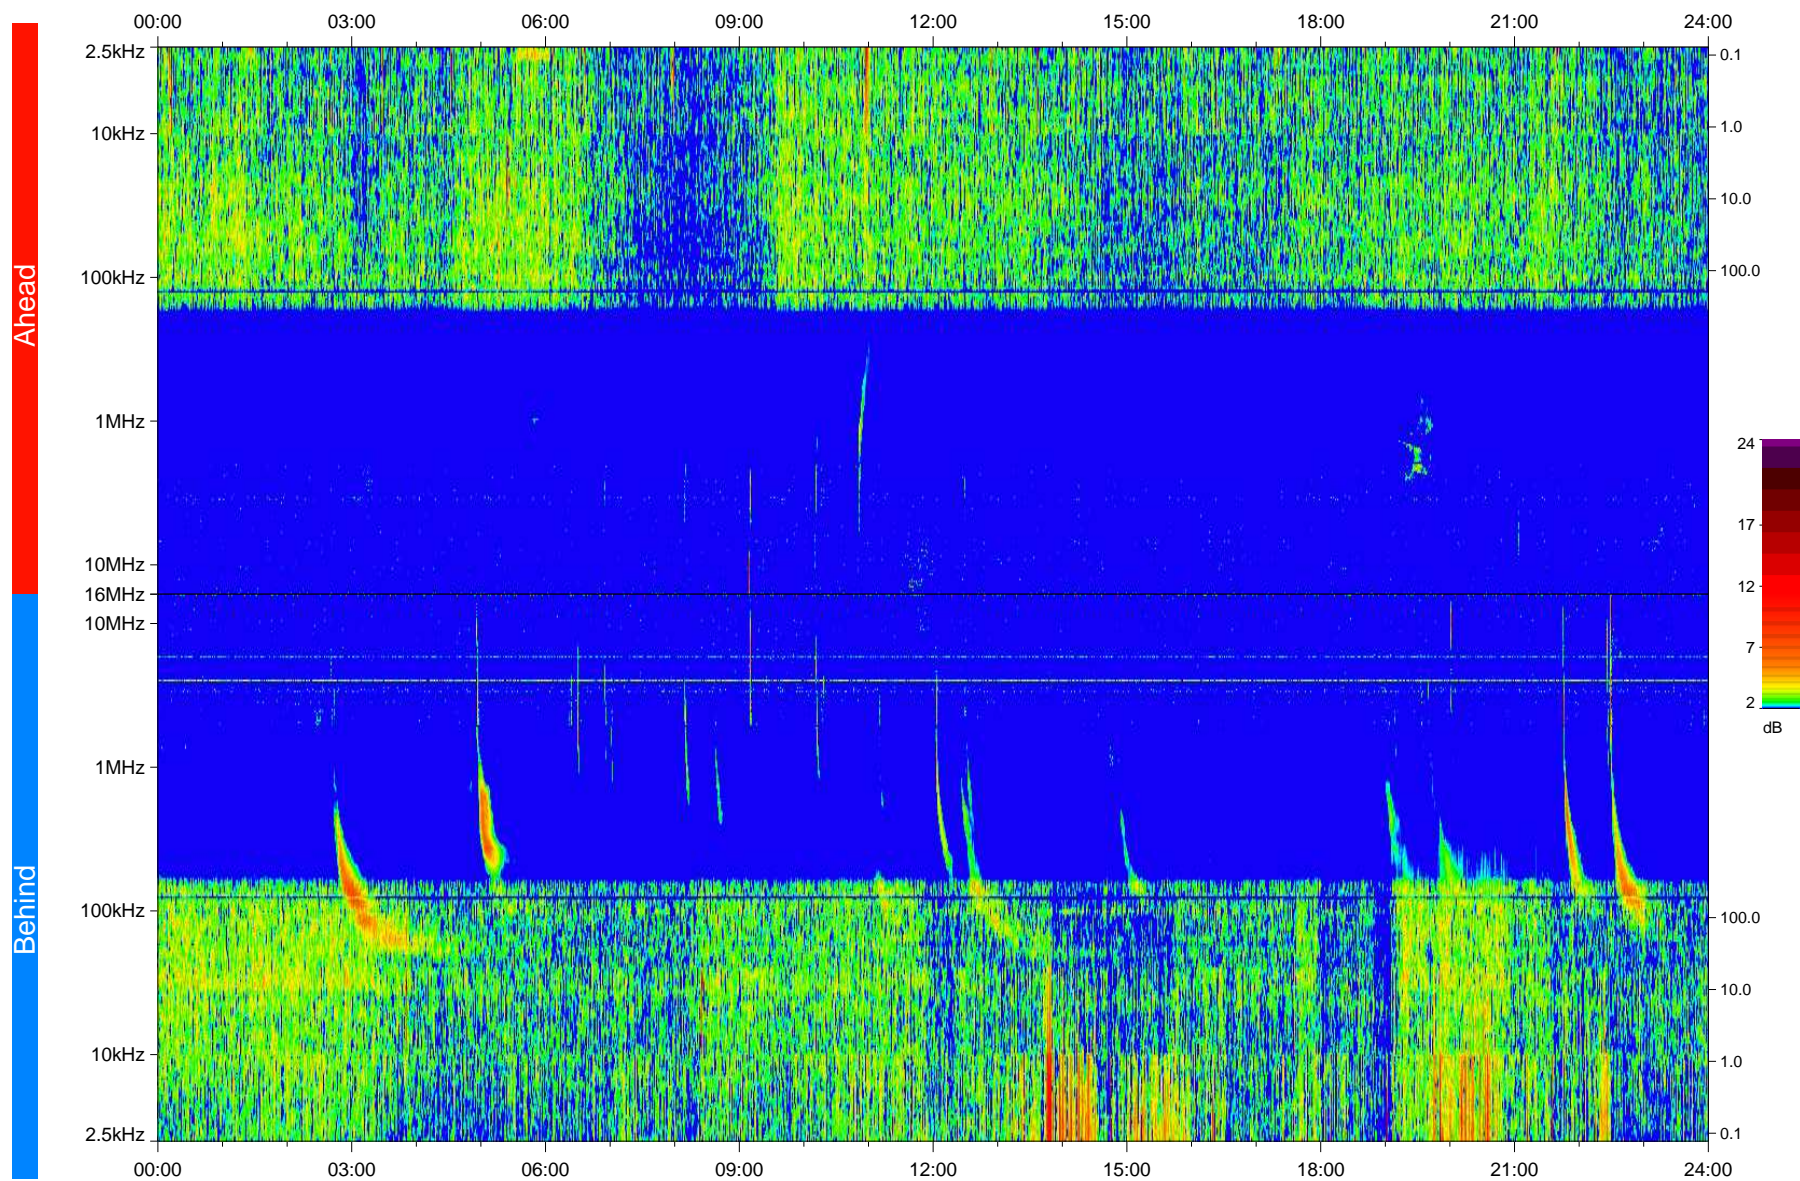

STEREO/WAVES Daily Summary - 28-Feb-2010 (DOY 059)

Ahead source file: swaves_ahead_2010_059_1_04.fin
Ahead PSE Angle: 65.5°

Behind PSE Angle: -71.4°
Behind source file: swaves_behind_2010_059_1_04.fin

Time (UTC)

file: stereo_swaves_daily-summary_color_20100228_v04
made by: space.umn.edu on macOS with IDL 8.8.2 on 2022-10-16 03:52:36, with TMLib V945 / dynspec V311