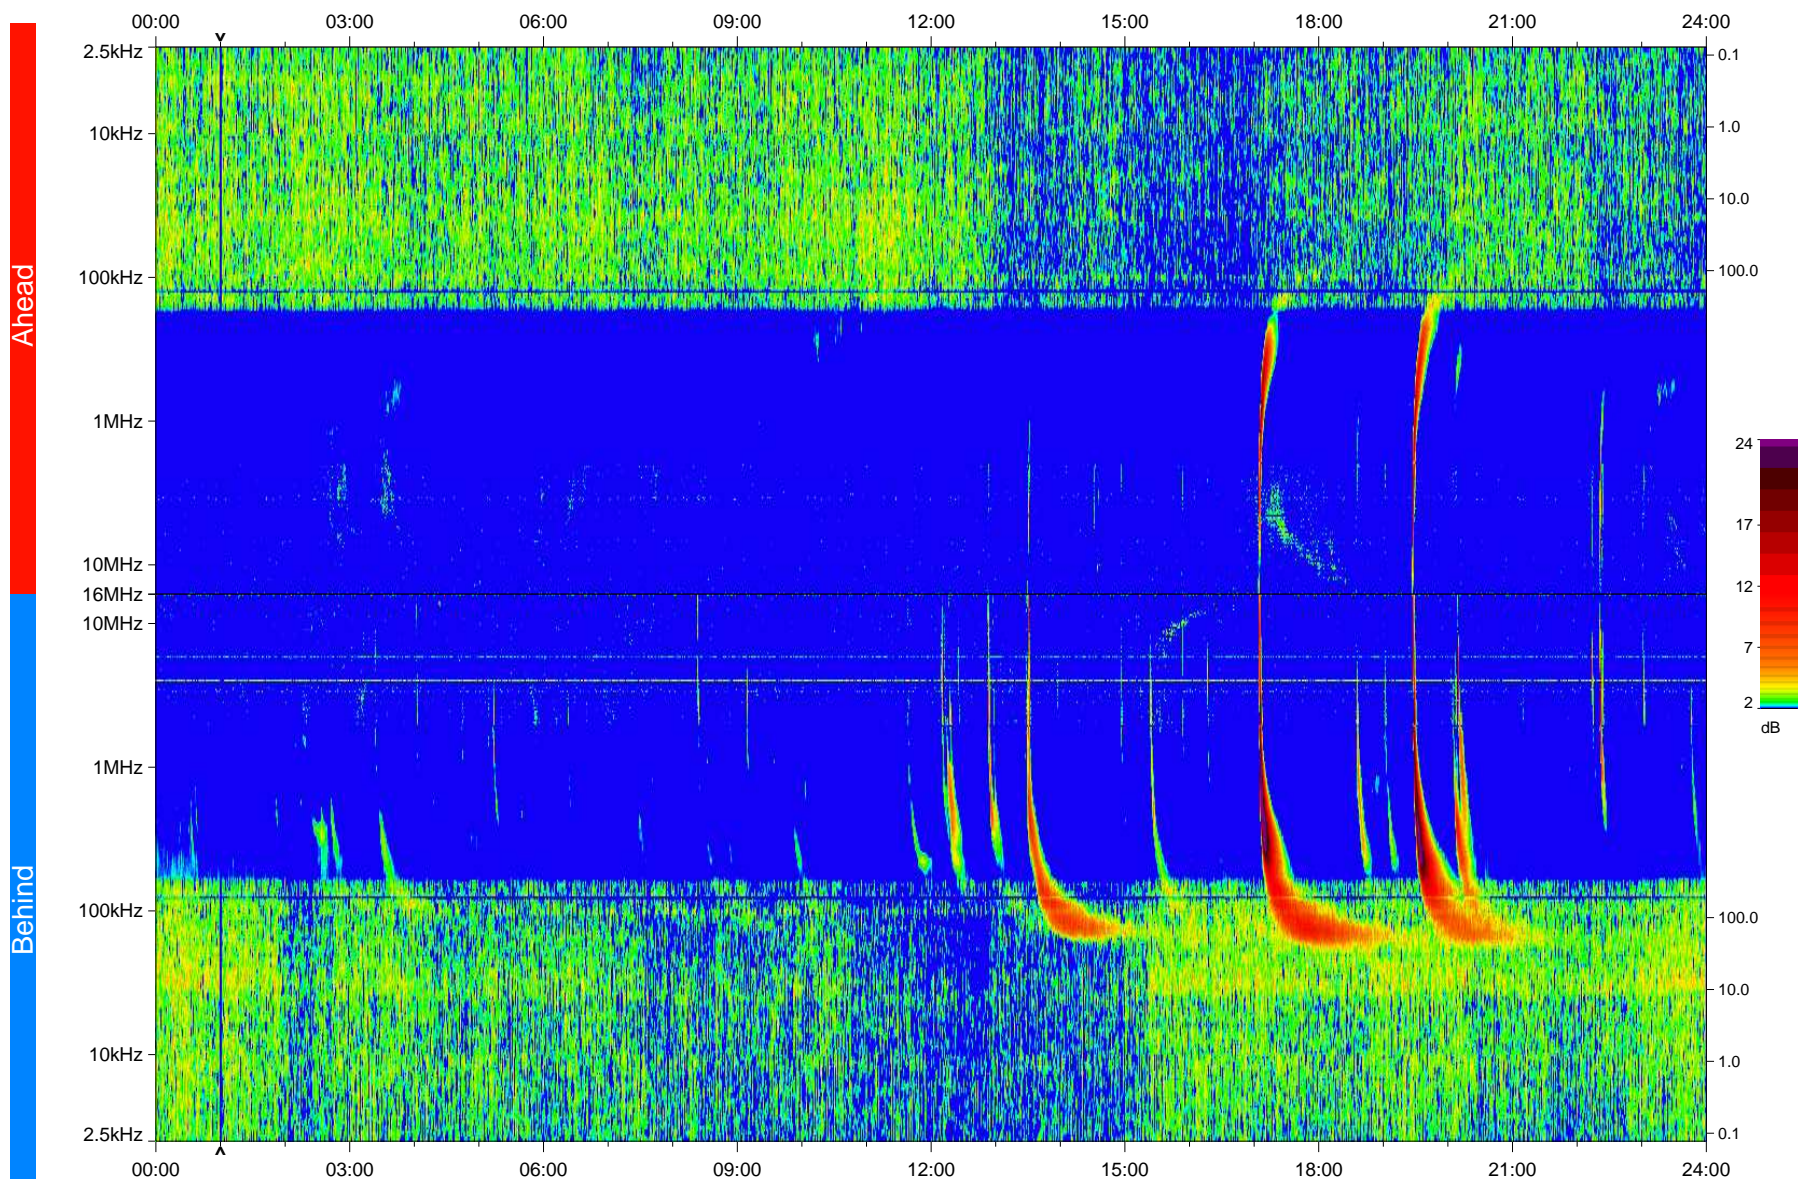

# STEREO/WAVES Daily Summary - 27-Feb-2010 (DOY 058)

Ahead source file: swaves\_ahead\_2010\_058\_1\_04.fin  
Ahead PSE Angle: 65.5°

Behind PSE Angle: -71.4°  
Behind source file: swaves\_behind\_2010\_058\_1\_04.fin

Time (UTC)

file: stereo\_swaves\_daily-summary\_color\_20100227\_v04  
made by: space.umn.edu on macOS with IDL 8.8.2 on 2022-10-16 03:49:45, with TLib V945 / dynspec V311