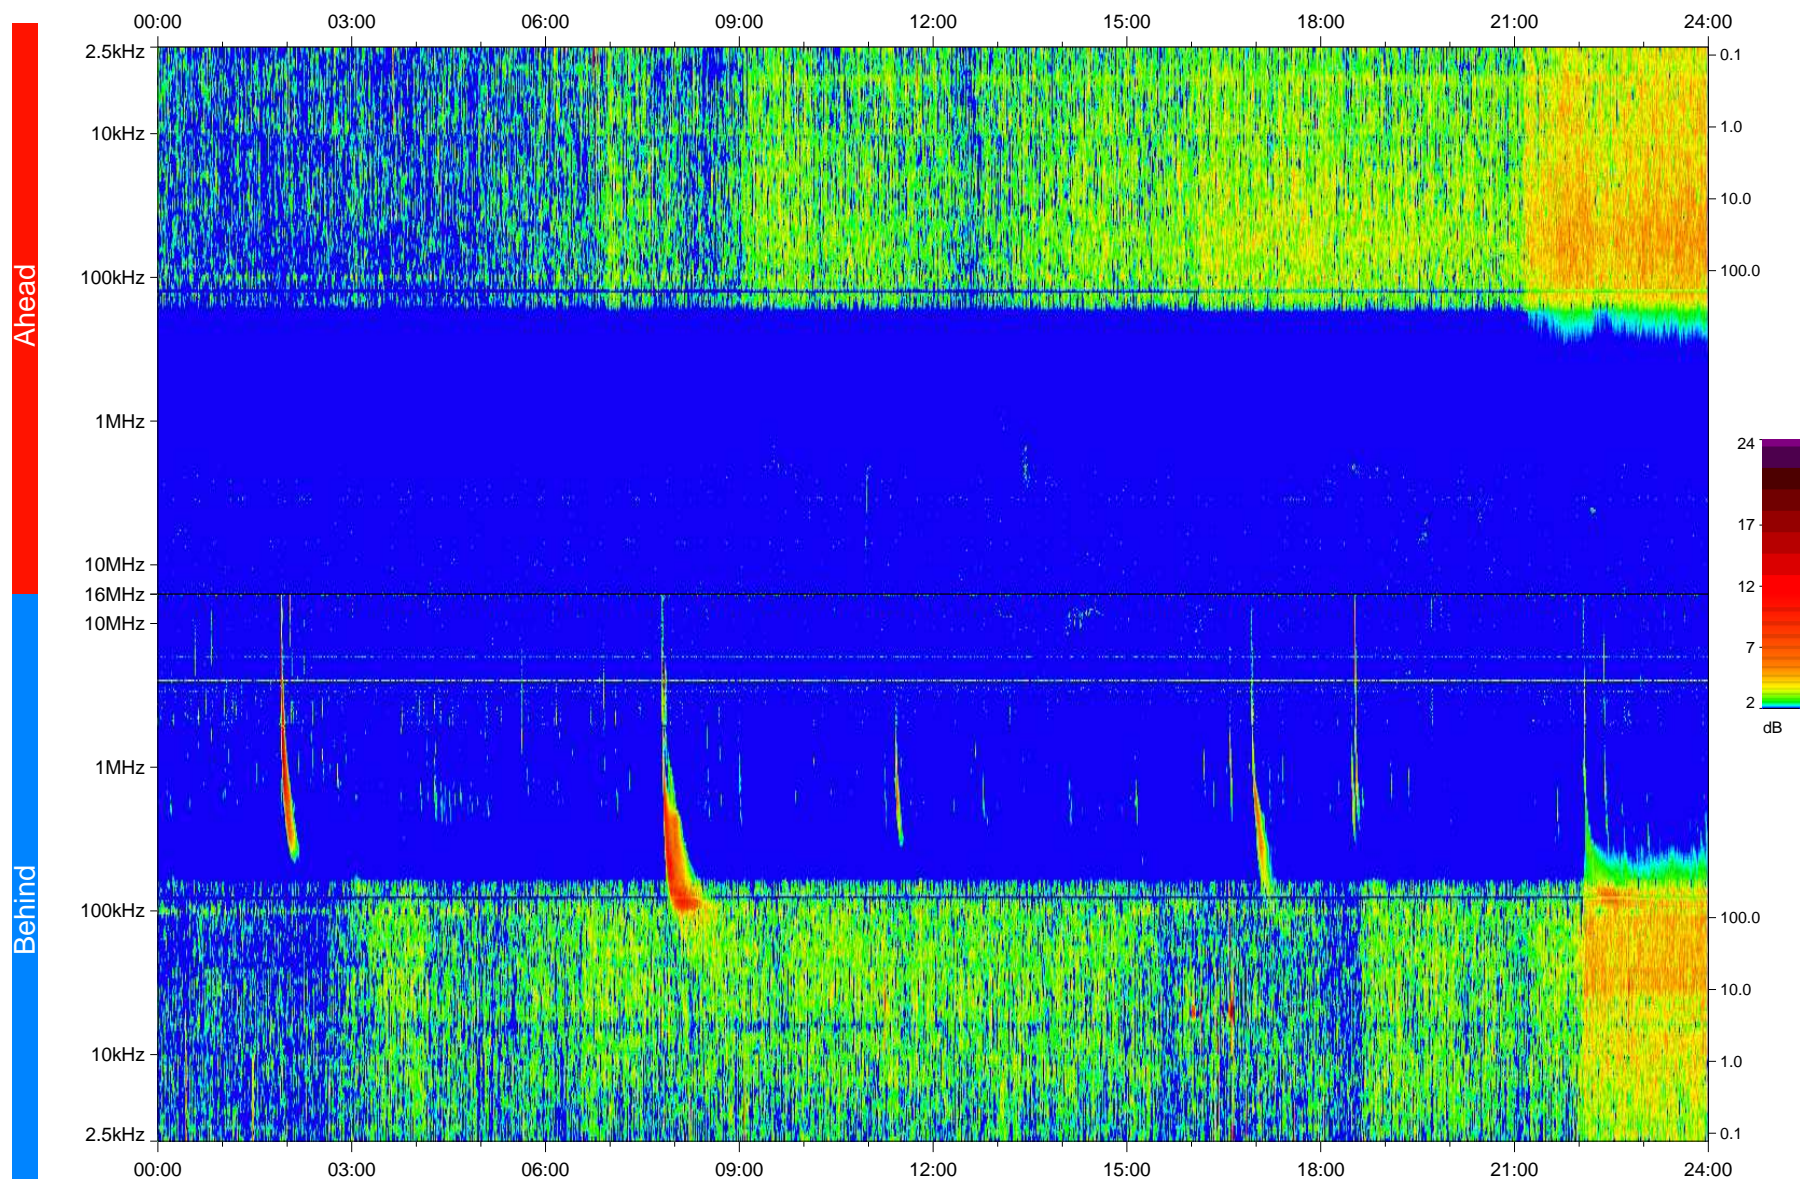

STEREO/WAVES Daily Summary - 26-Feb-2010 (DOY 057)

Ahead source file: swaves_ahead_2010_057_1_04.fin
Ahead PSE Angle: 65.4°

Behind PSE Angle: -71.4°
Behind source file: swaves_behind_2010_057_1_04.fin

Time (UTC)

file: stereo_swaves_daily-summary_color_20100226_v04
made by: space.umn.edu on macOS with IDL 8.8.2 on 2022-10-16 03:46:53, with TMLib V945 / dynspec V311