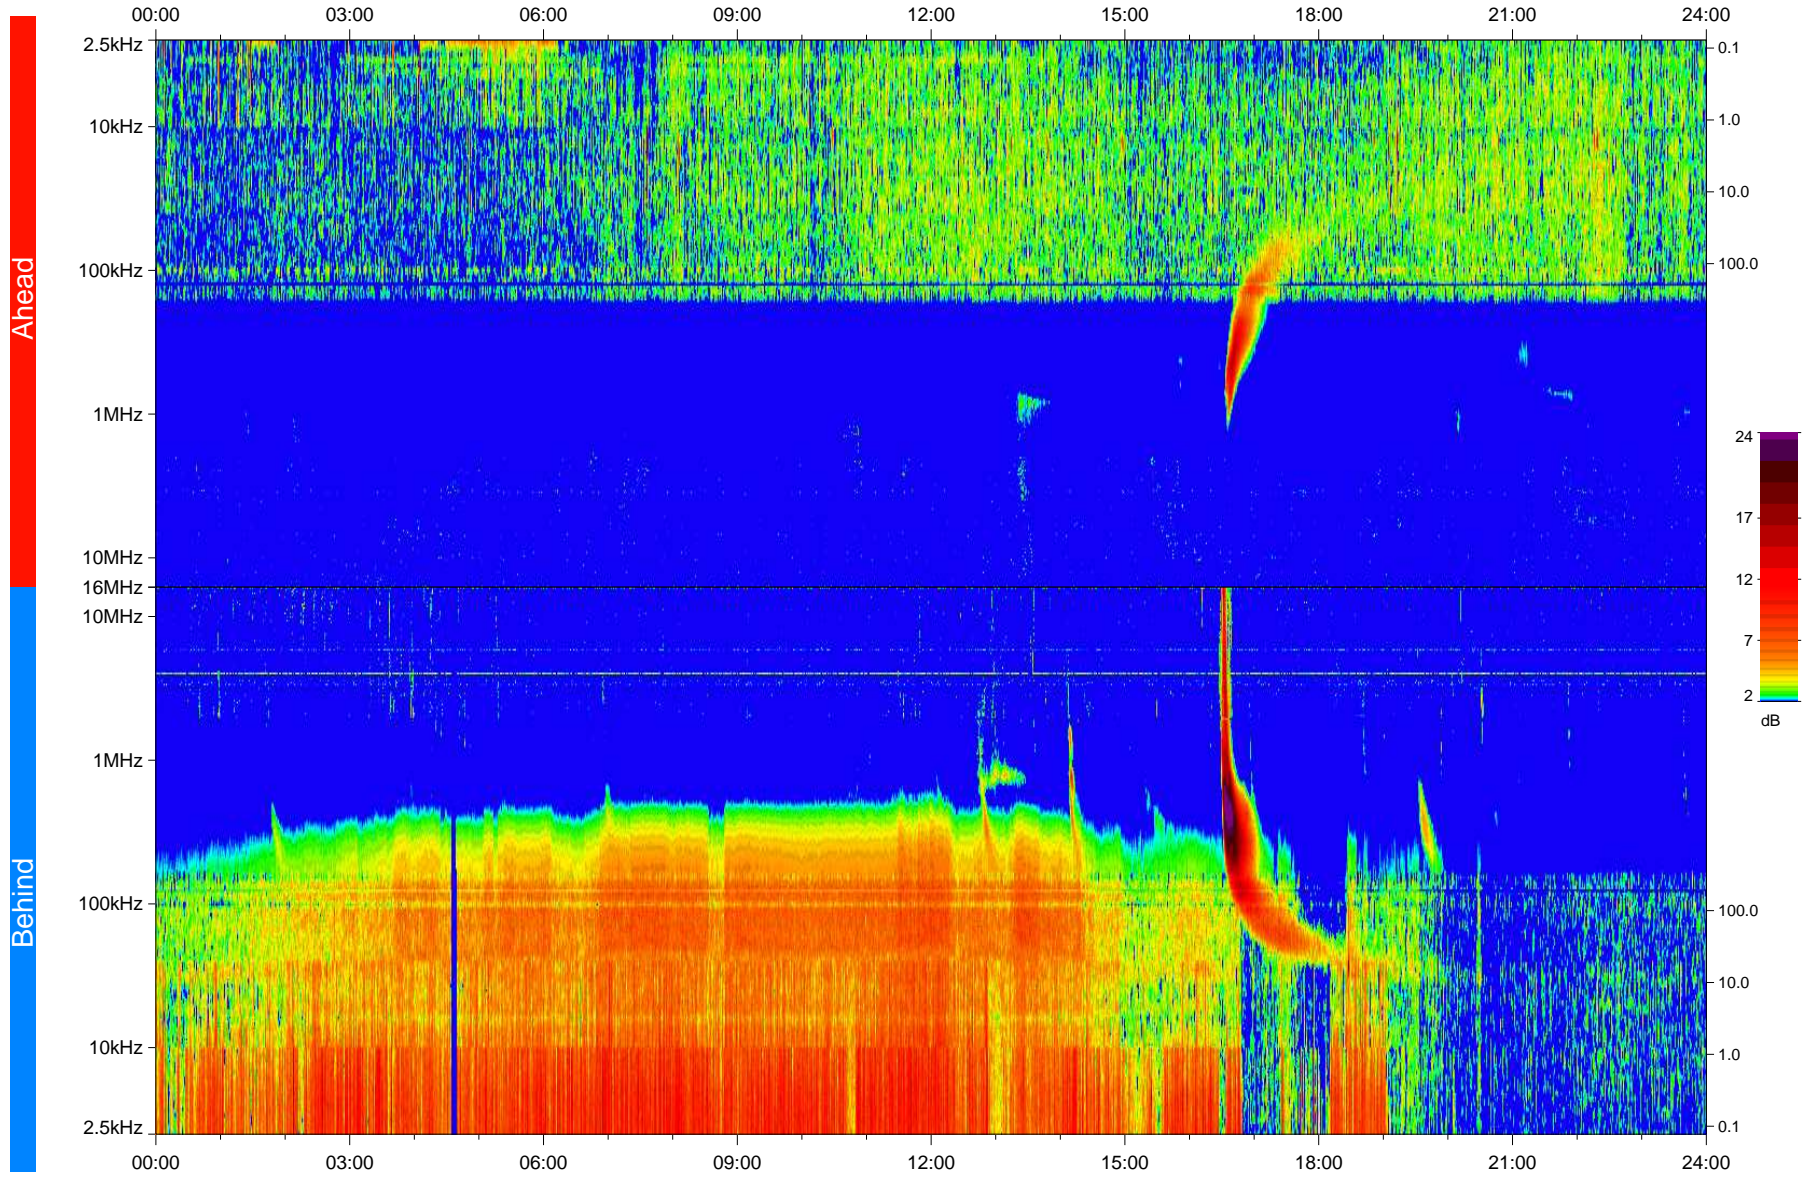

STEREO/WAVES Daily Summary - 24-Feb-2010 (DOY 055)

Ahead source file: swaves_ahead_2010_055_1_04.fin
Ahead PSE Angle: 65.4°

Behind PSE Angle: -71.4°
Behind source file: swaves_behind_2010_055_1_04.fin

Time (UTC)

file: stereo_swaves_daily-summary_color_20100224_v04
made by: space.umn.edu on macOS with IDL 8.8.2 on 2022-10-16 03:41:12, with TLib V945 / dynspec V311