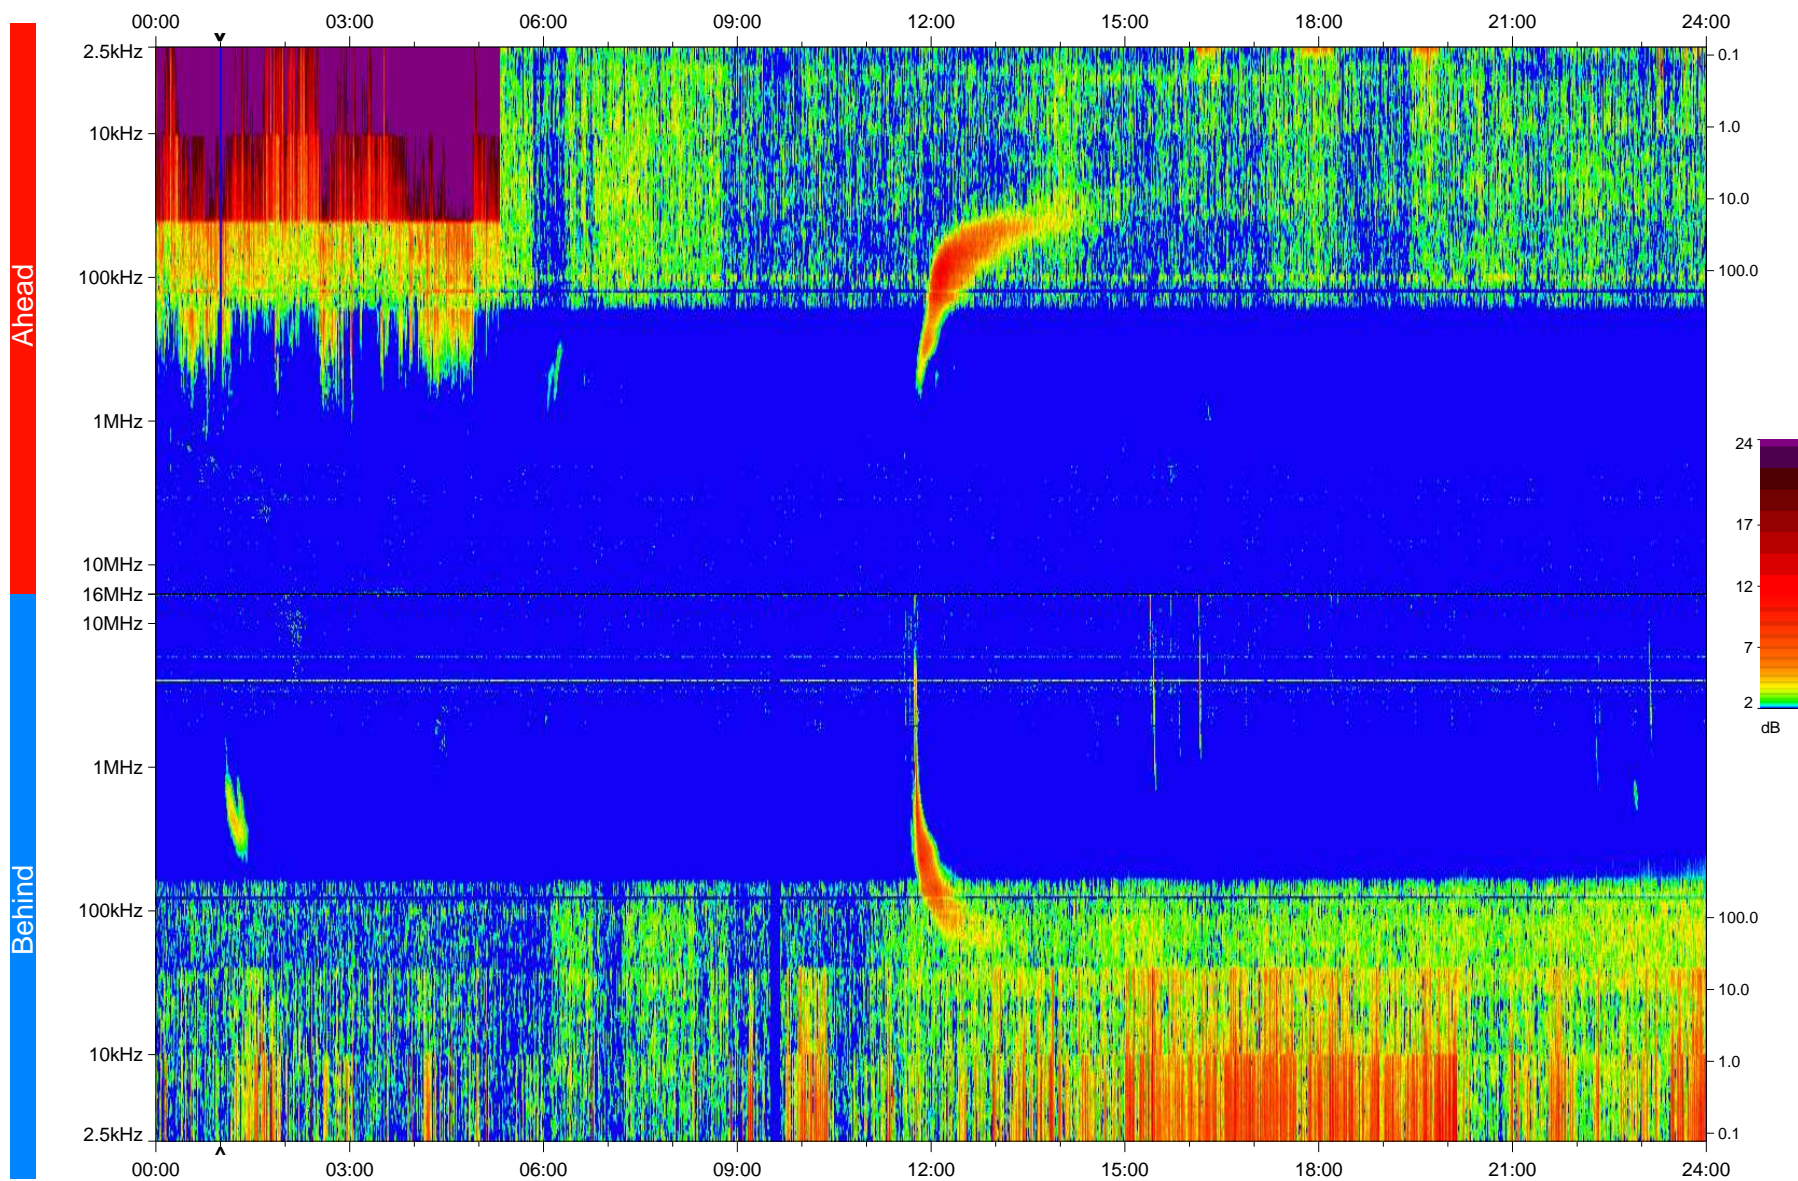

STEREO/WAVES Daily Summary - 23-Feb-2010 (DOY 054)

Ahead source file: swaves_ahead_2010_054_1_04.fin
Ahead PSE Angle: 65.3°

Behind PSE Angle: -71.4°
Behind source file: swaves_behind_2010_054_1_04.fin

Time (UTC)

file: stereo_swaves_daily-summary_color_20100223_v04
made by: space.umn.edu on macOS with IDL 8.8.2 on 2022-10-16 03:38:21, with TLib V945 / dynspec V311