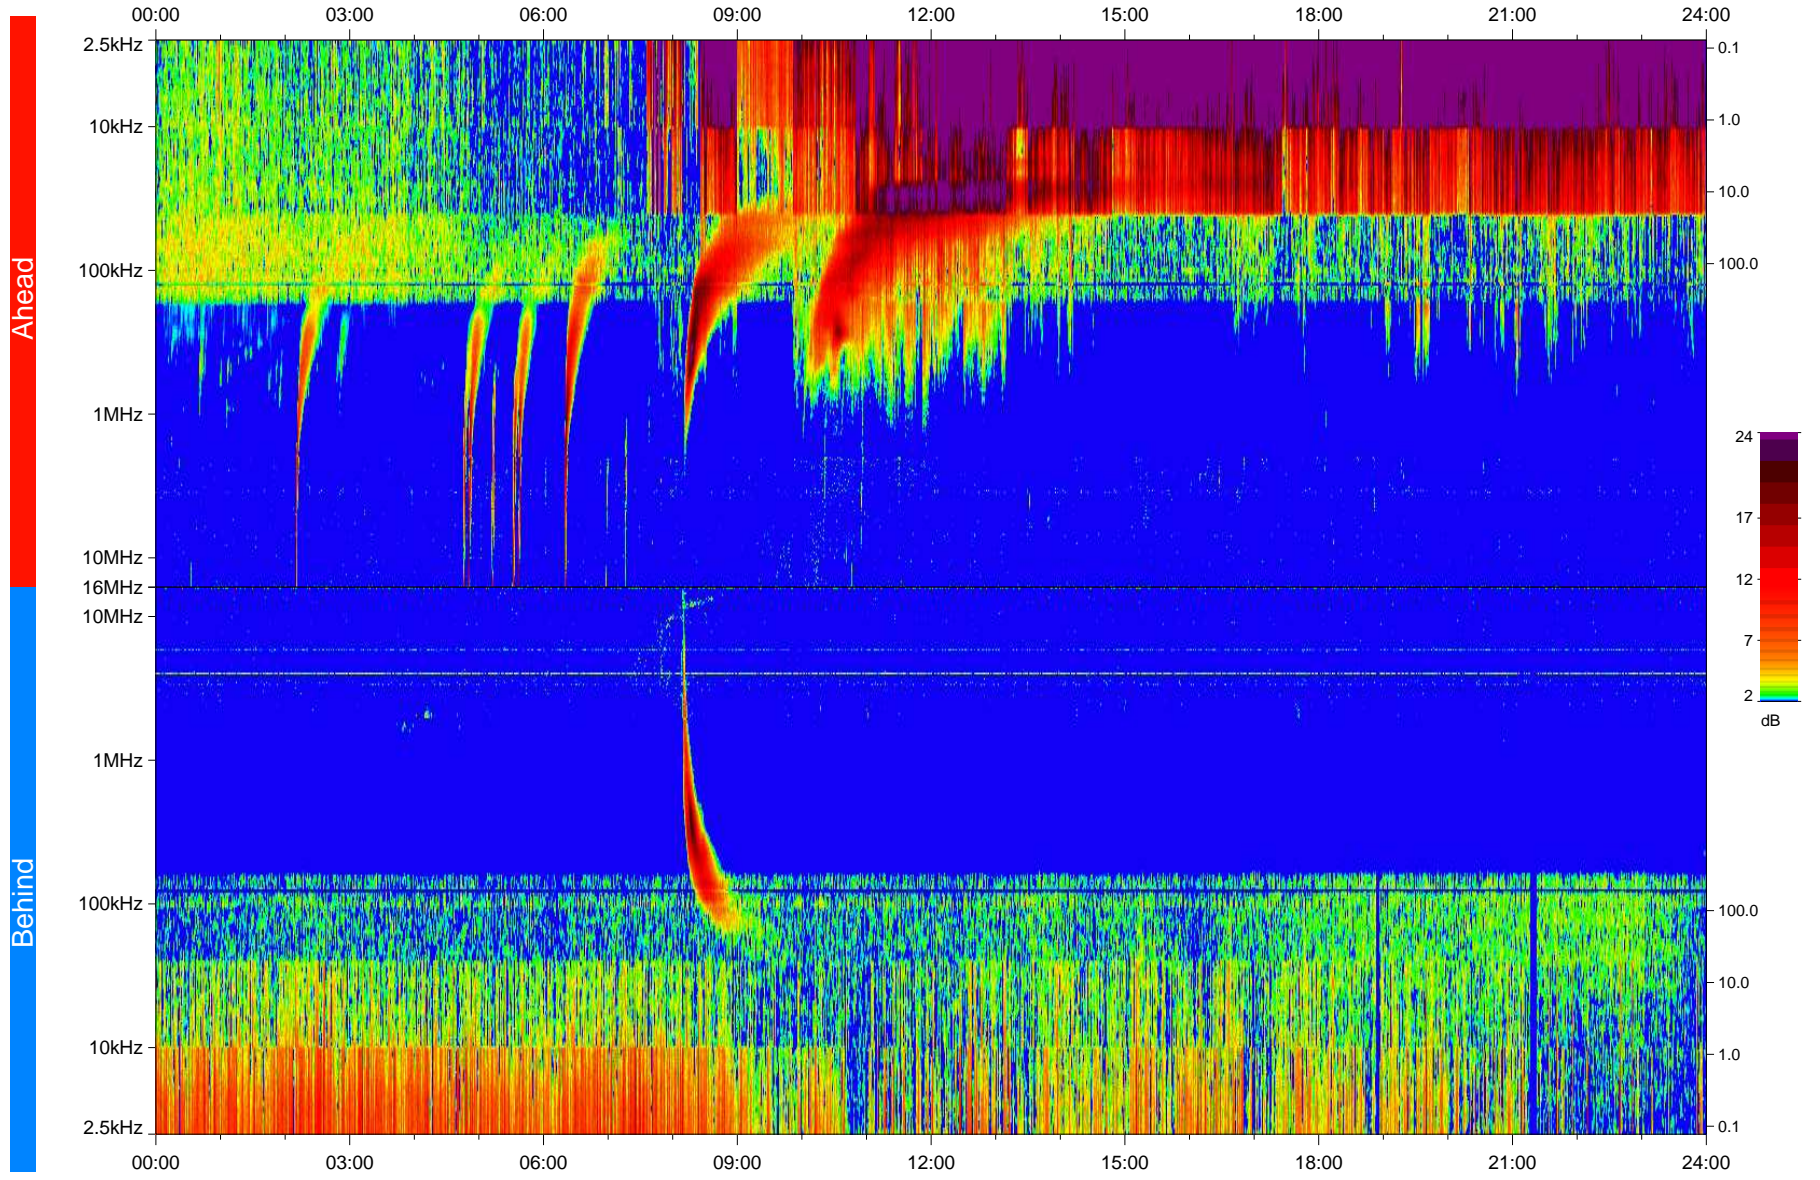

STEREO/WAVES Daily Summary - 22-Feb-2010 (DOY 053)

Ahead source file: swaves_ahead_2010_053_1_04.fin
Ahead PSE Angle: 65.3°

Behind PSE Angle: -71.3°
Behind source file: swaves_behind_2010_053_1_04.fin

Time (UTC)

file: stereo_swaves_daily-summary_color_20100222_v04
made by: space.umn.edu on macOS with IDL 8.8.2 on 2022-10-16 03:35:30, with Tlib V945 / dynspec V311