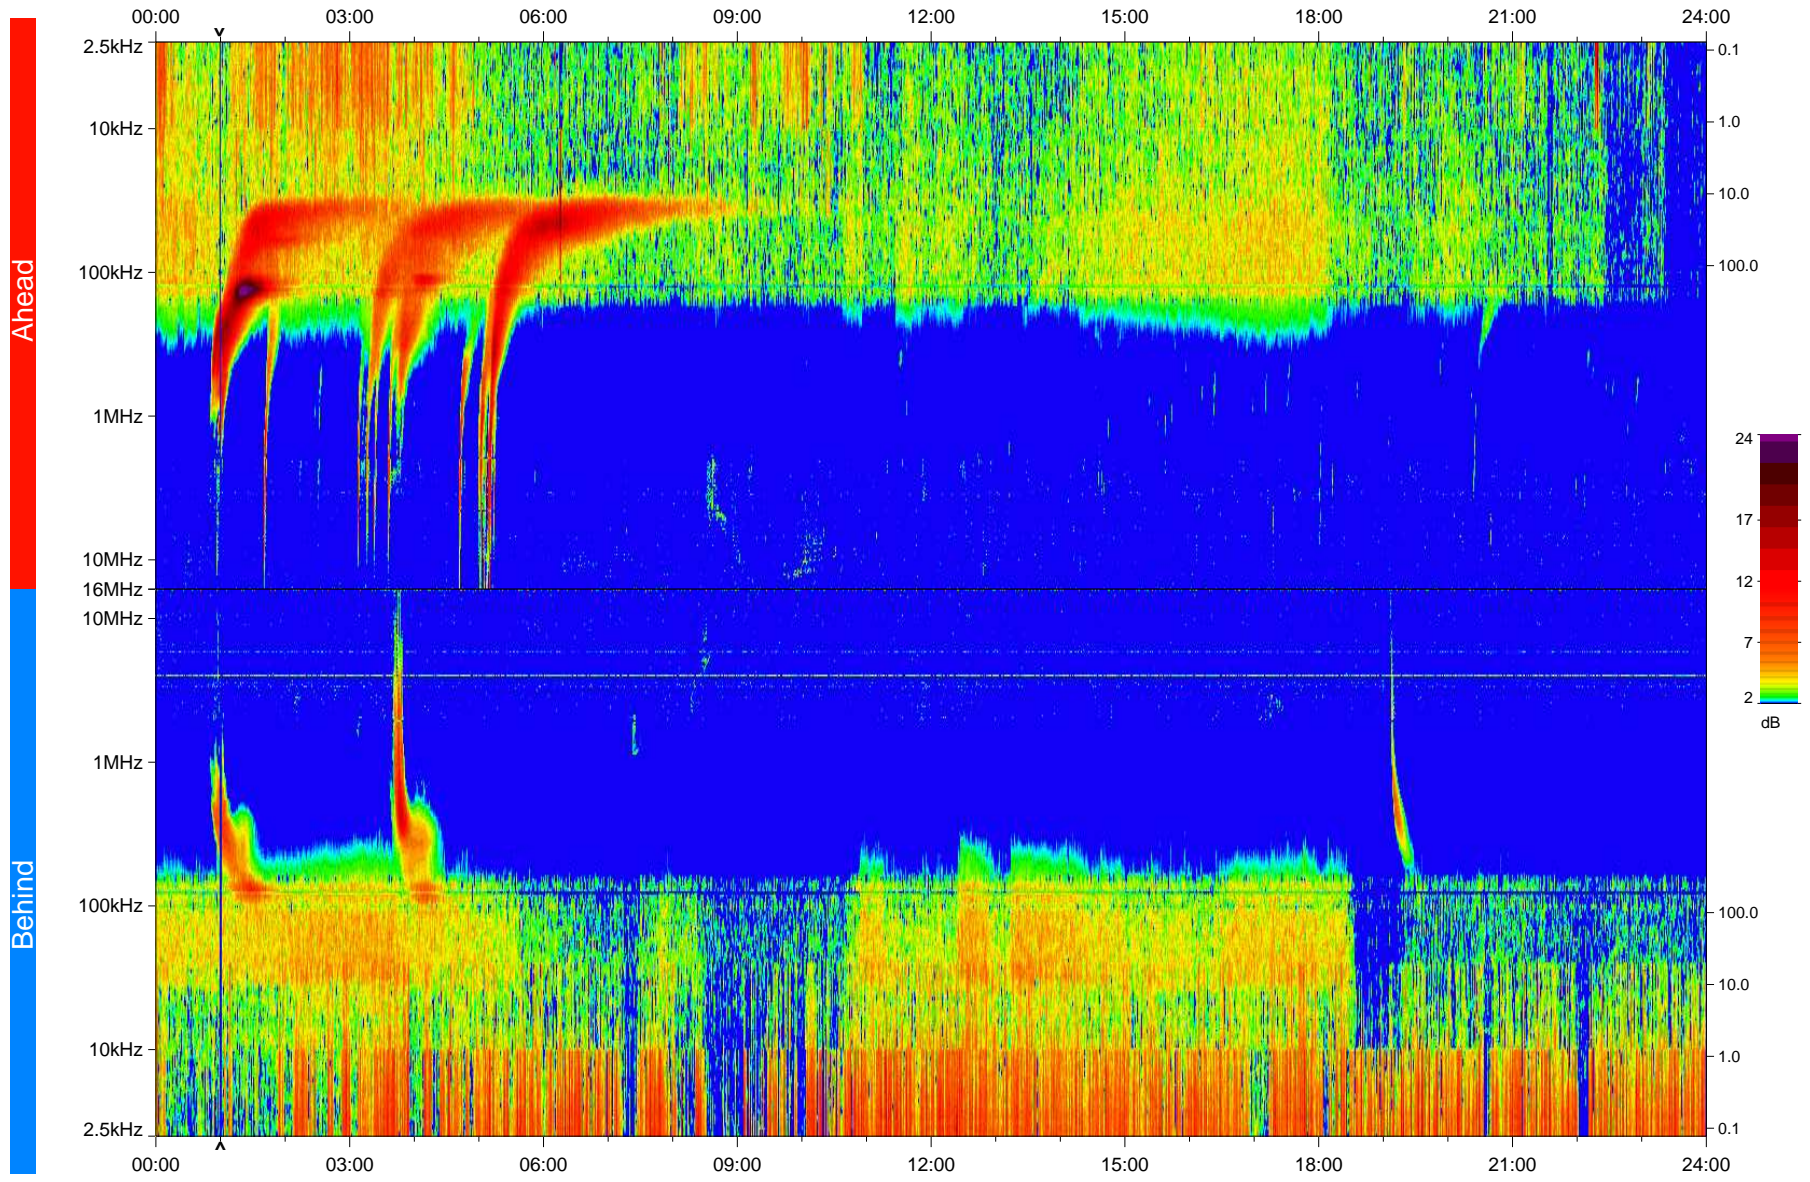

STEREO/WAVES Daily Summary - 21-Feb-2010 (DOY 052)

Ahead source file: swaves_ahead_2010_052_1_04.fin
Ahead PSE Angle: 65.3°

Behind PSE Angle: -71.2°
Behind source file: swaves_behind_2010_052_1_04.fin

Time (UTC)

file: stereo_swaves_daily-summary_color_20100221_v04
made by: space.umn.edu on macOS with IDL 8.8.2 on 2022-10-16 03:32:41, with TMLib V945 / dynspec V311